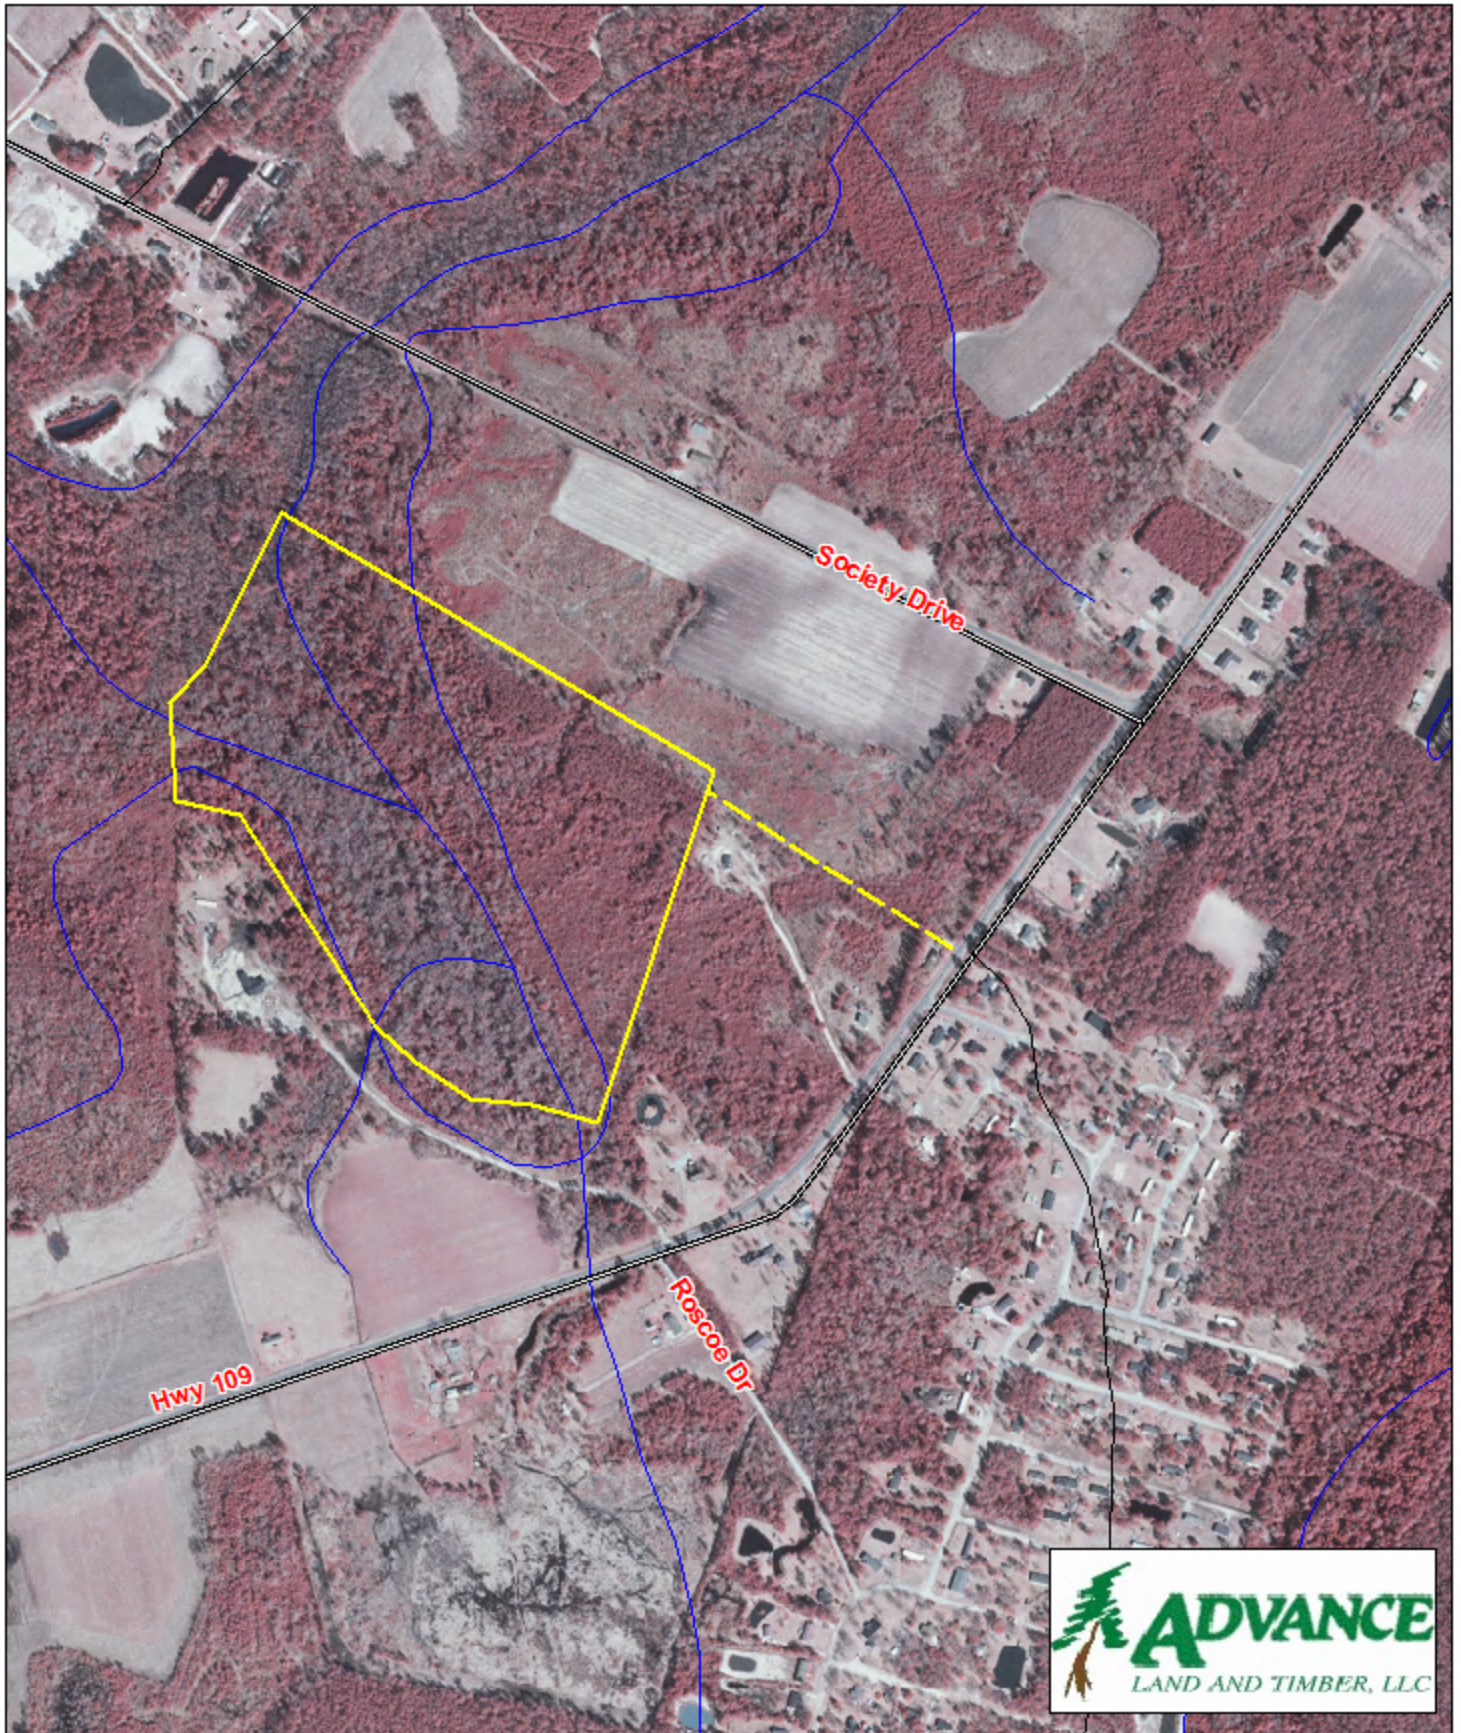

Tract A814 Horry County, SC

1 inch = 660 feet
49.7 +/- acres

The information provided on this map is believed to be accurate and is based on the best information available at this time, however, this information is in no way guaranteed.