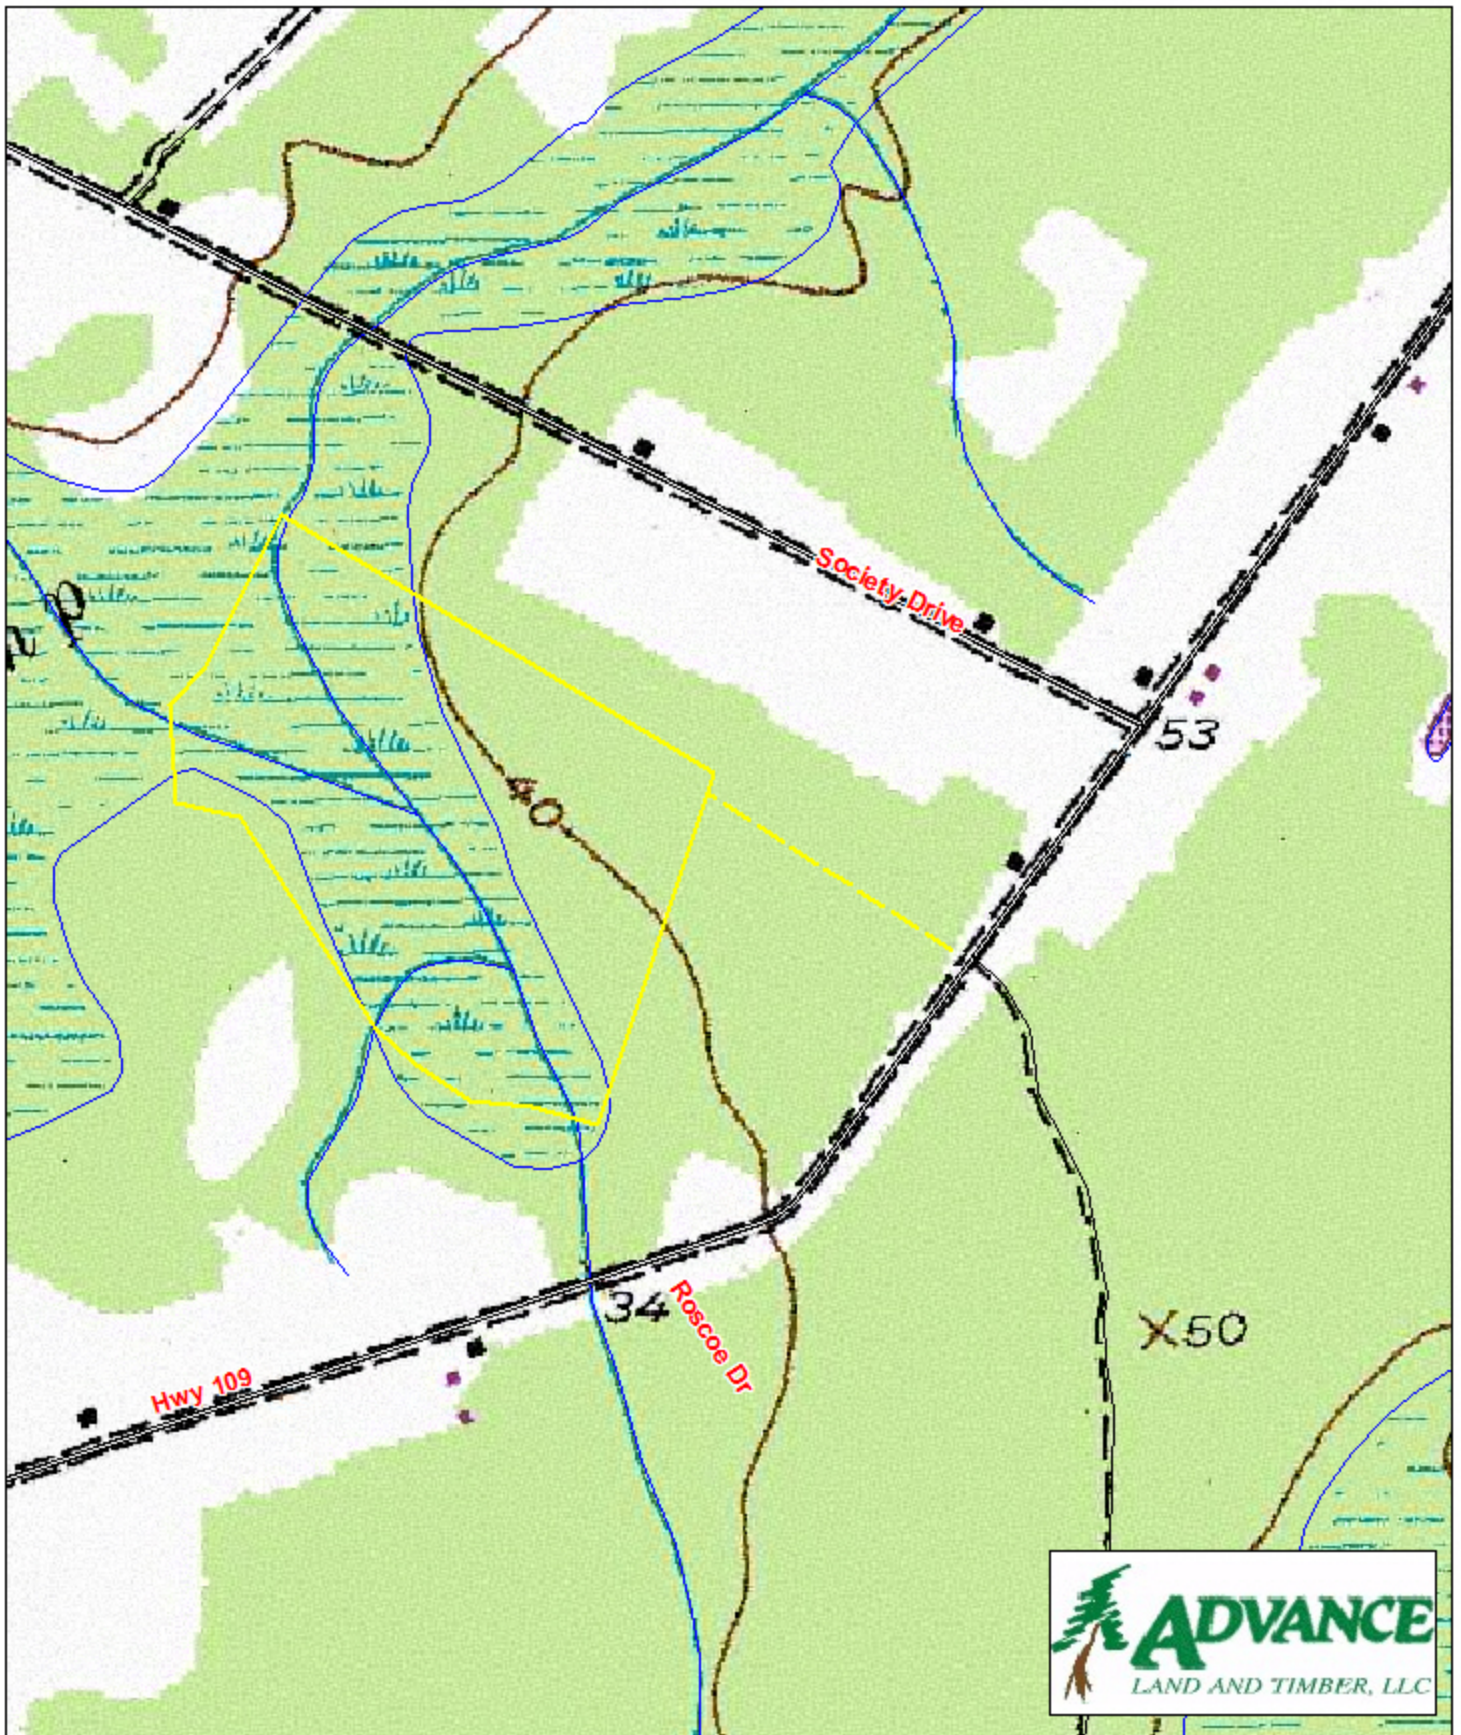

Tract A814 Horry County, SC

1 inch = 660 feet
49.7 +/- acres

The information provided on this map is believed to be accurate and is based on the best information available at this time, however, this information is in no way guaranteed.