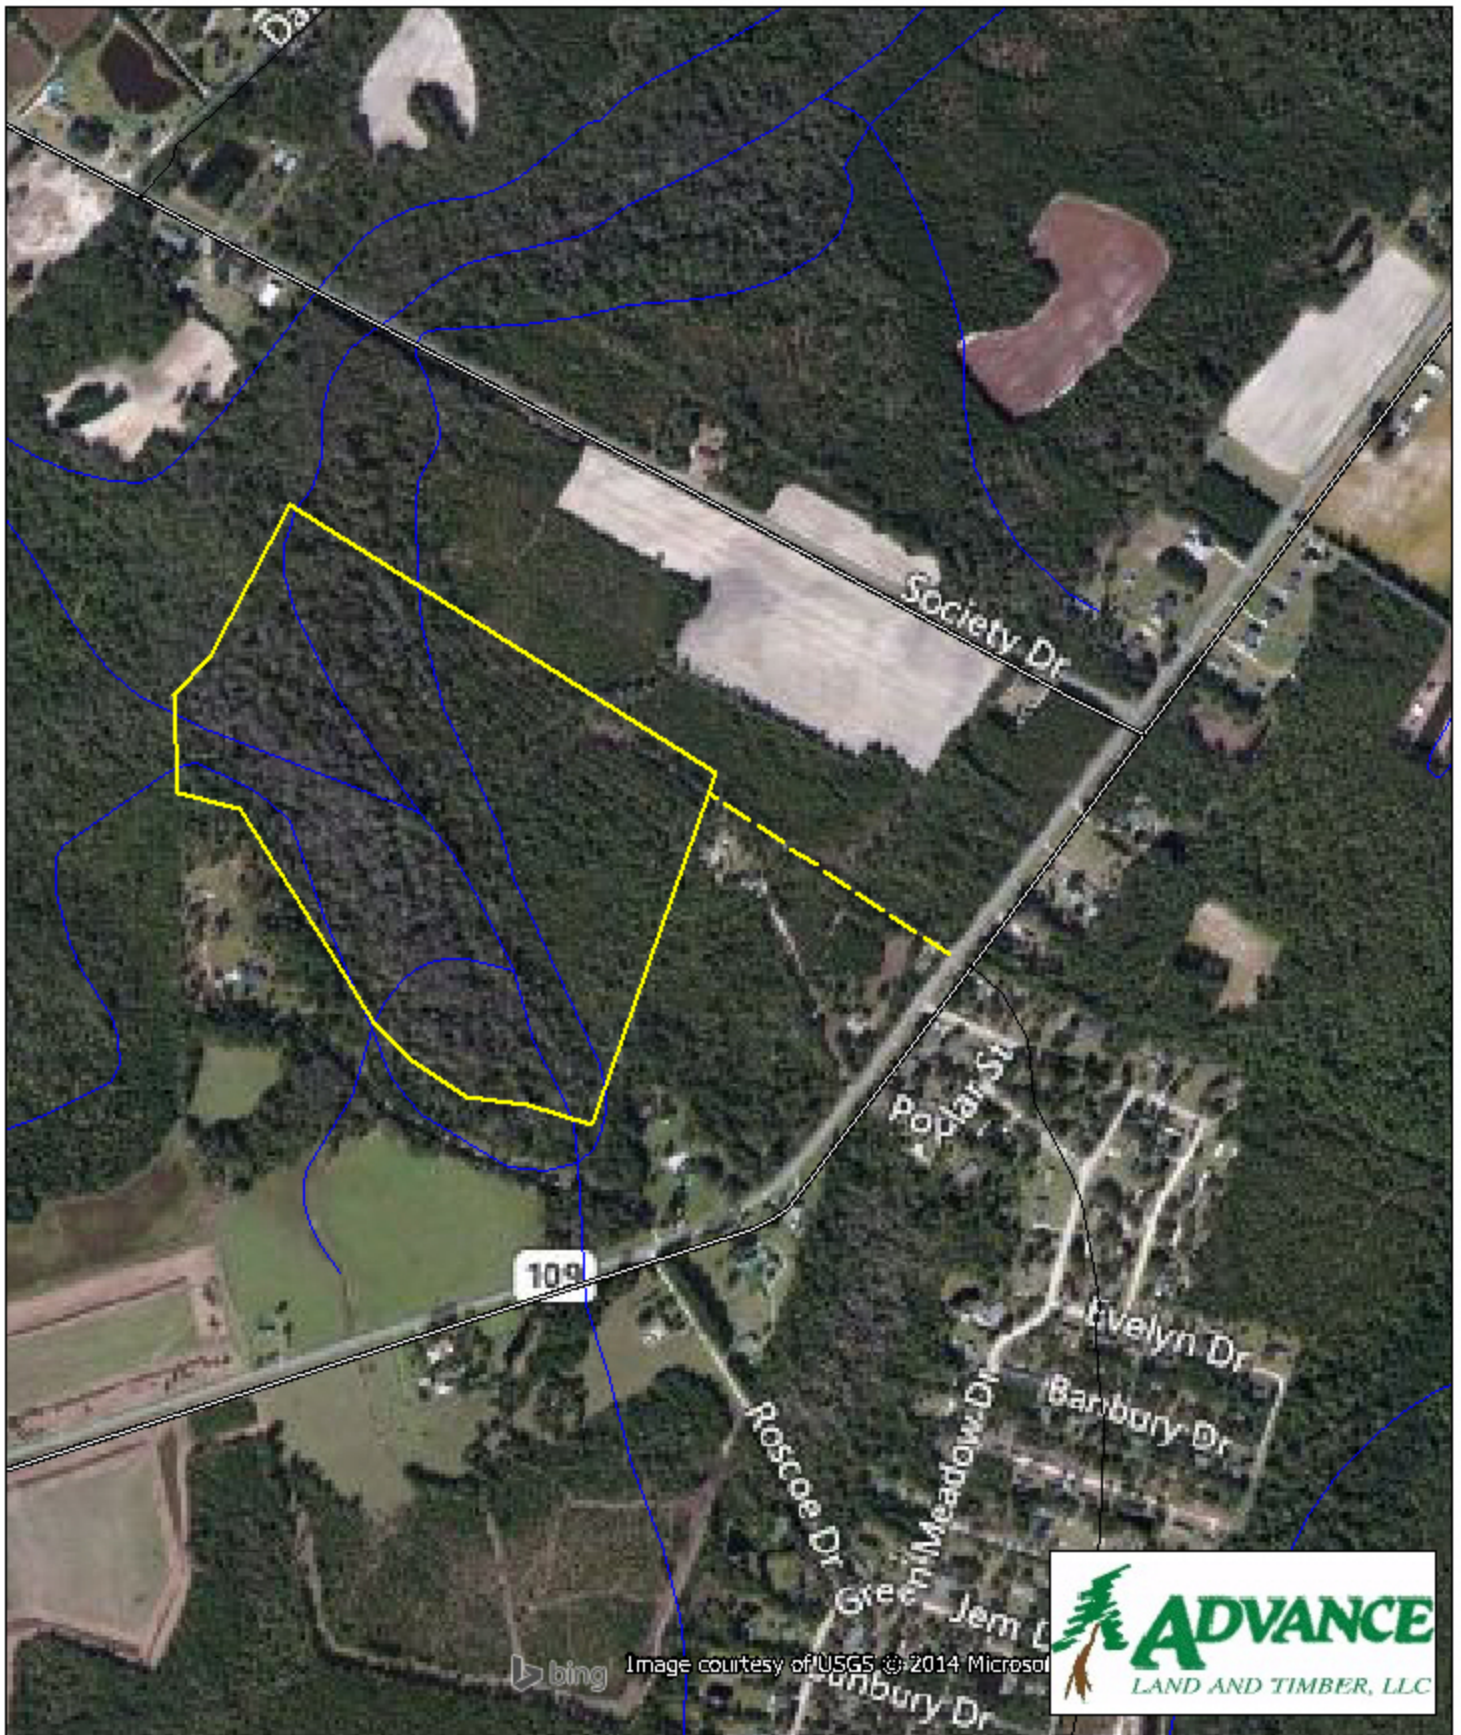

Tract A814 Horry County, SC

1 inch = 660 feet
49.7 +/- acres

The information provided on this map is believed to be accurate and is based on the best information available at this time, however, this information is in no way guaranteed.