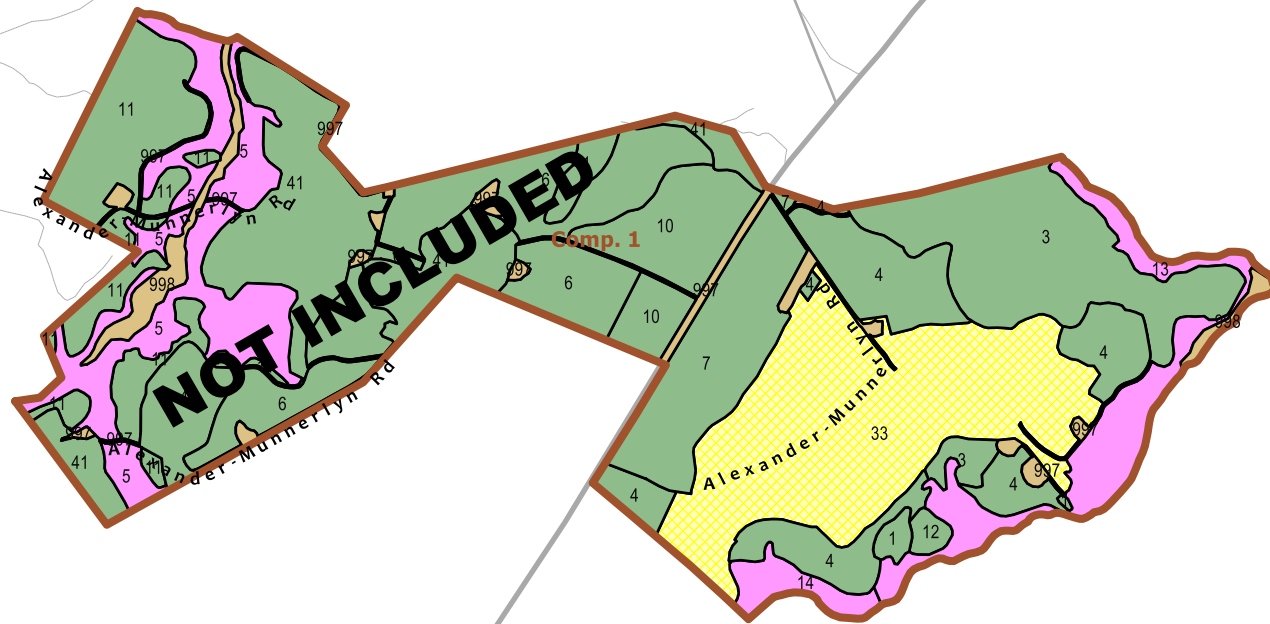

# HM FORD - EAST SIDE

COUNTY: BURKE

STATE: GA

ACRES: 460 +/-

Map Scale 1 in = 1980 ft  
Reference Scale 1:23760

Jason Alexander (478) 553-0203  
jason.alexander@afmforest.com  
American Forest Management Inc.  
www.americanforestmanagement.com

STAND	DOM_S_NAME	YEAR_EST	ACRES
1	LOBLOLLY PINE	1988	3.7
3	LOBLOLLY PINE	1999	88.2
4	LOBLOLLY PINE	1994	77.1
7	LOBLOLLY PINE	2017	54.5
12	LOBLOLLY PINE	1999	3.5
13	HARDWOOD	1962	11
14	HARDWOOD	1993	11.7
33	LOBLOLLY PINE	2020	158.8
997	UNDEFINED	0	26.8