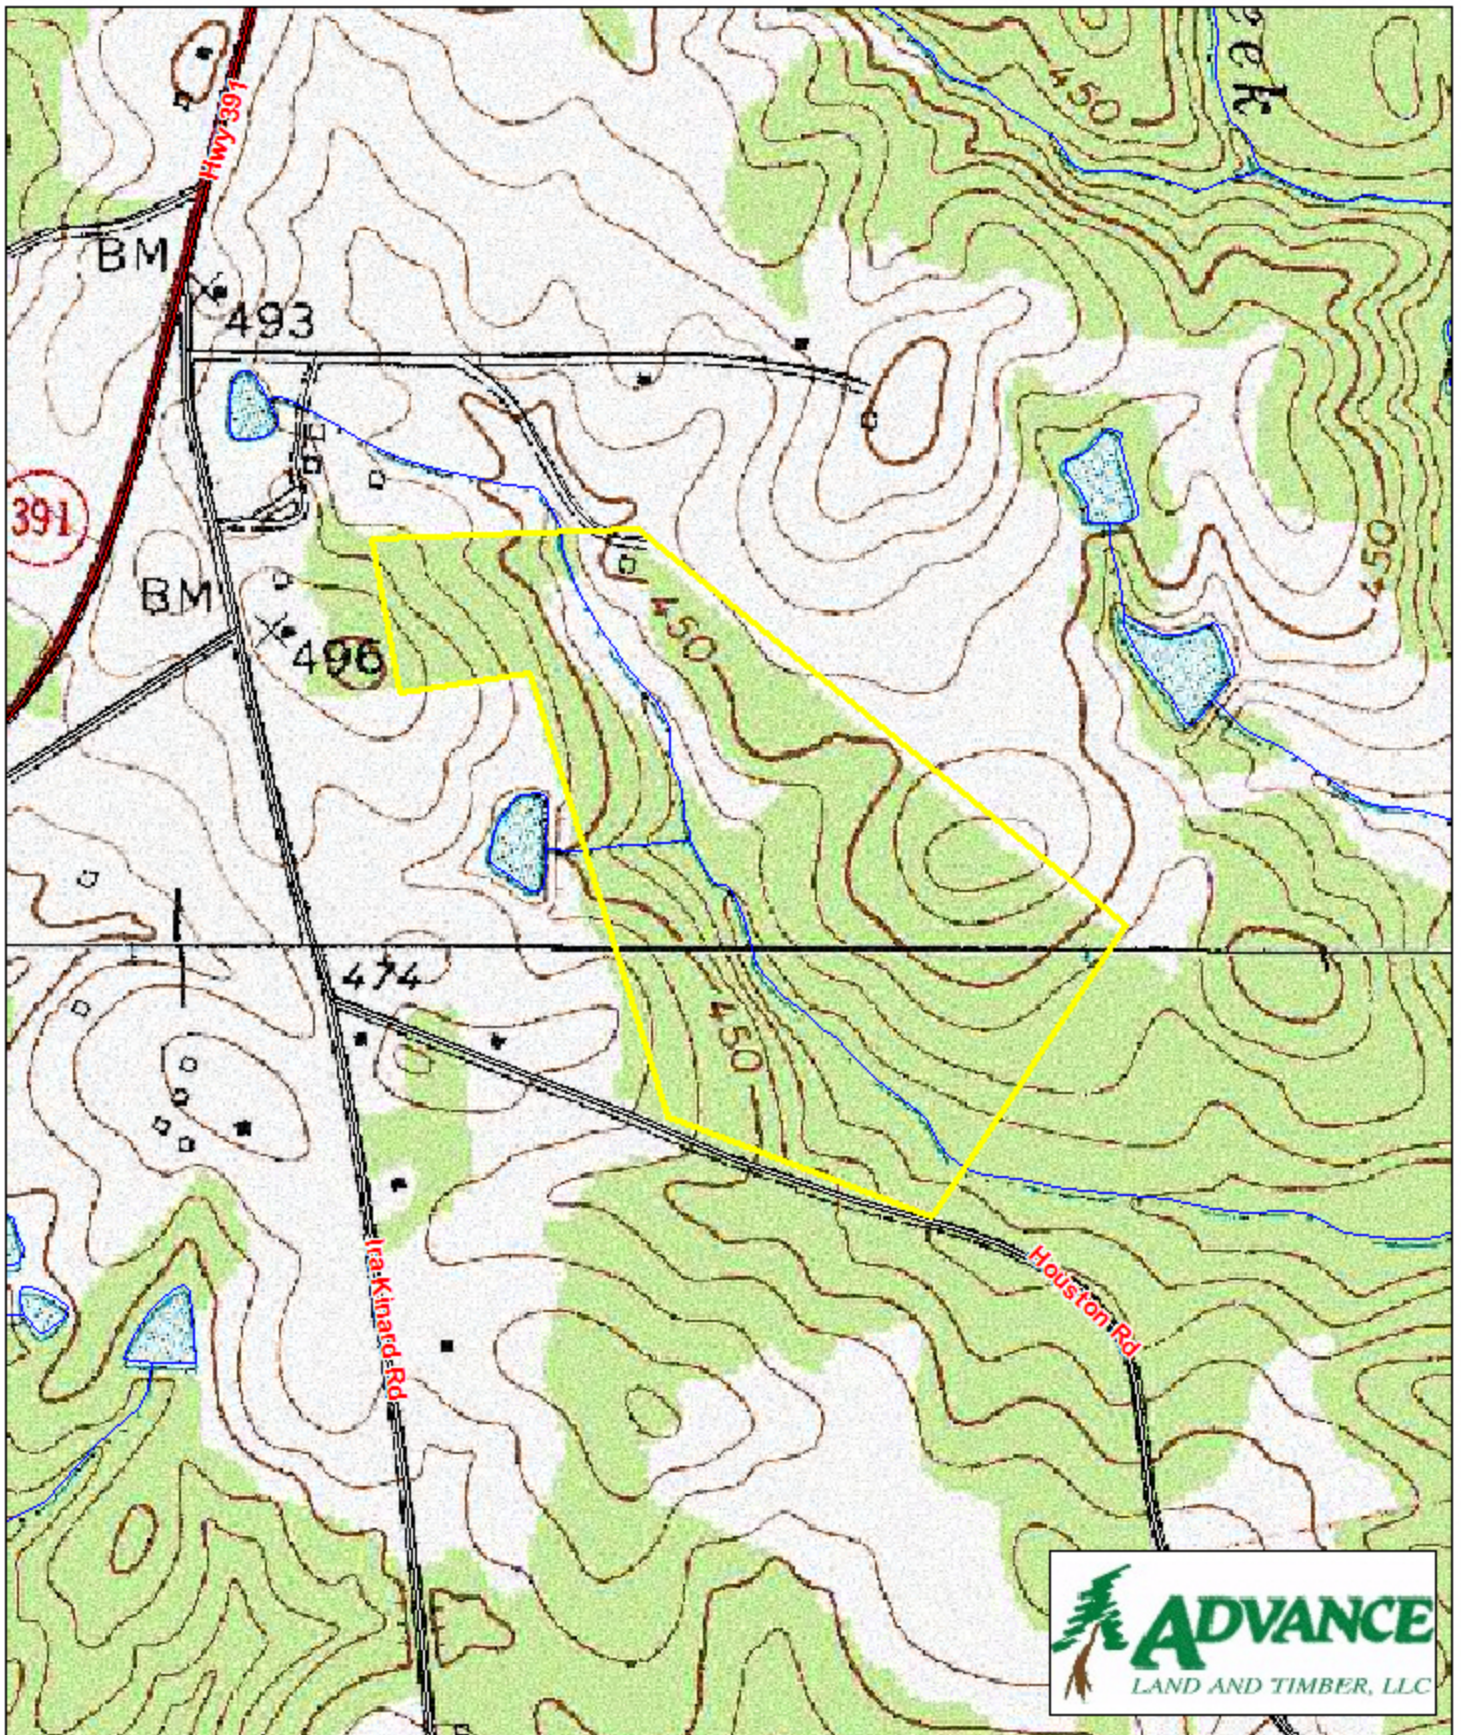

Tract A794 - B Newberry County, SC

1 inch = 660 feet
Parcel B - 67 +/- acres

The information provided on this map is believed to be accurate and is based on the best information available at this time, however, this information is in no way guaranteed.