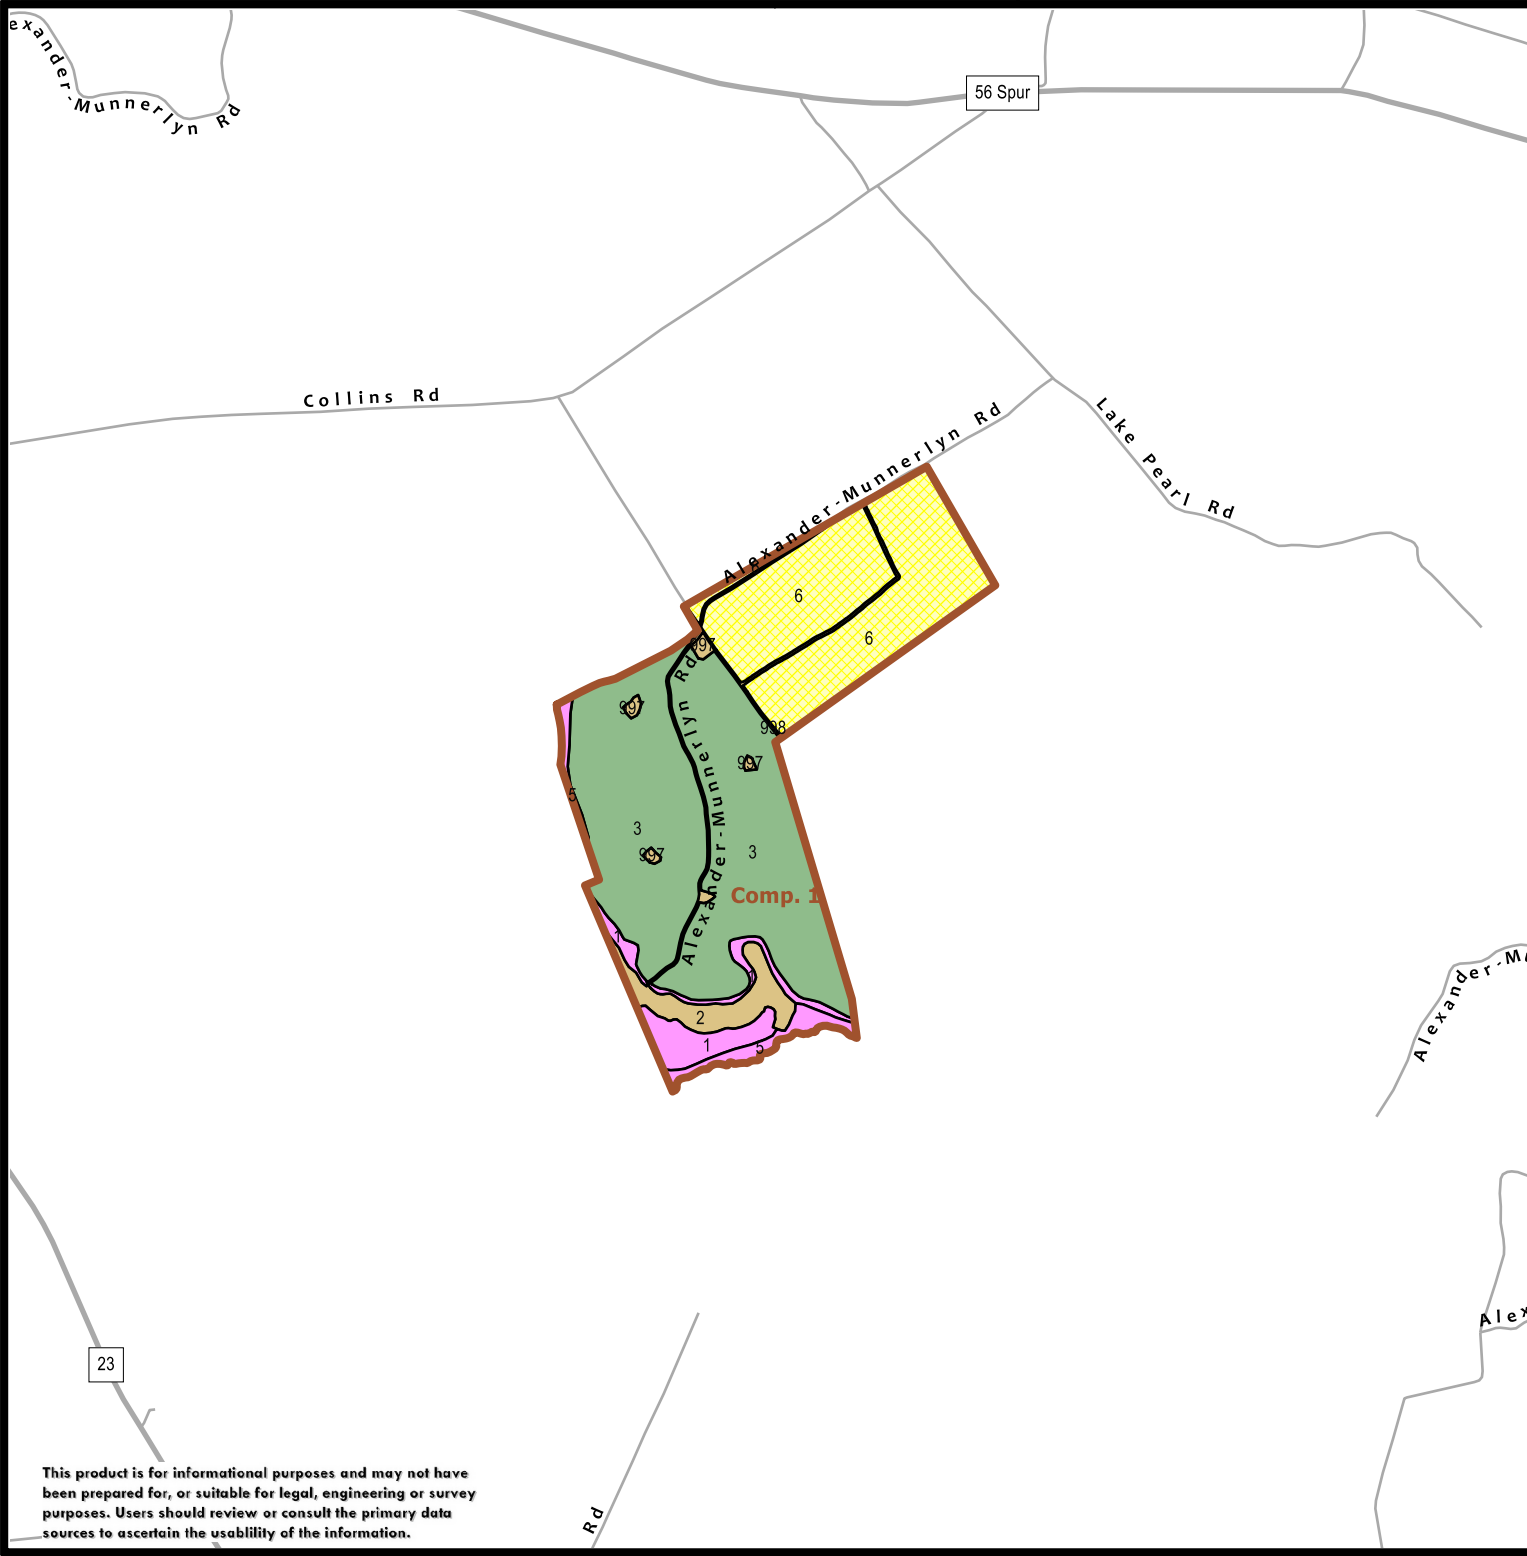

# COLLINS

COUNTY: BURKE

STATE: GA

ACRES: 302.9

Map Scale 1 in = 1980 ft  
Reference Scale 1:23760

Jason Alexander (478) 553-0203  
jason.alexander@afmforest.com  
American Forest Management Inc.  
www.americanforestmanagement.com

	CUTOVER/SITEPREPARED
	HARDWOOD
	LOBLOLLY PINE
	UNDEFINED

STAND	DOM_S_NAME	YEAR_EST	ACRES
1	HARDWOOD	1987	17.0
2	UNDEFINED	0	13.9
3	LOBLOLLY PINE	1989	158.3
5	HARDWOOD	1950	9.0
6	CUTOVER/SITEPREPARED	2019	96.1
997	UNDEFINED	0	2.1
998	UNDEFINED	0	6.5
<b>TOTAL ACRES =</b>			<b>302.9</b>