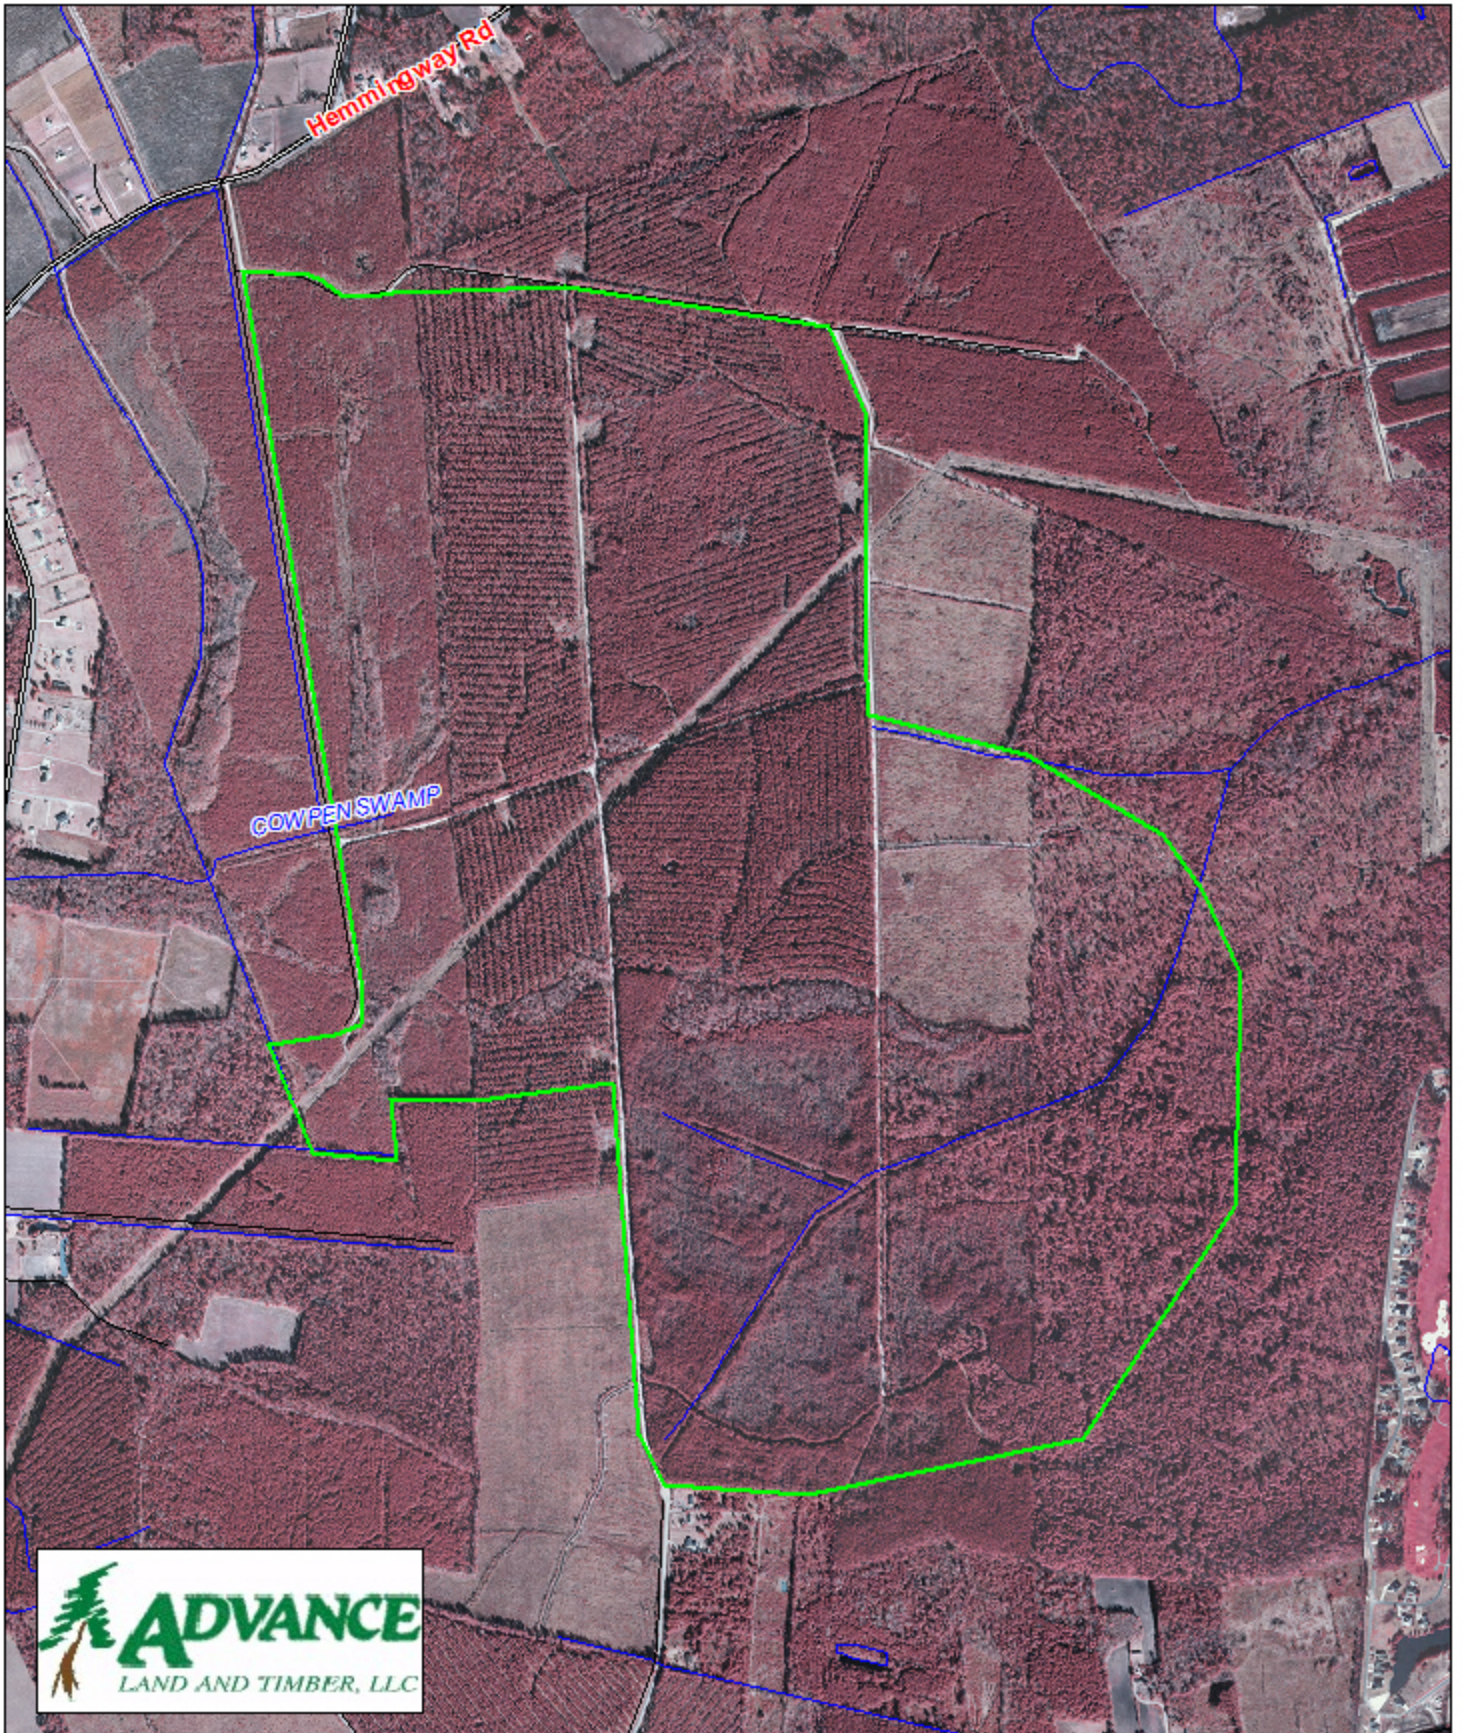

Carolina Station - Mitigation Bank Horry County, SC

1 inch = 1,320 feet
841.55 +/- acres

The information provided on this map is believed to be accurate and is based on the best information available at this time, however, this information is in no way guaranteed.