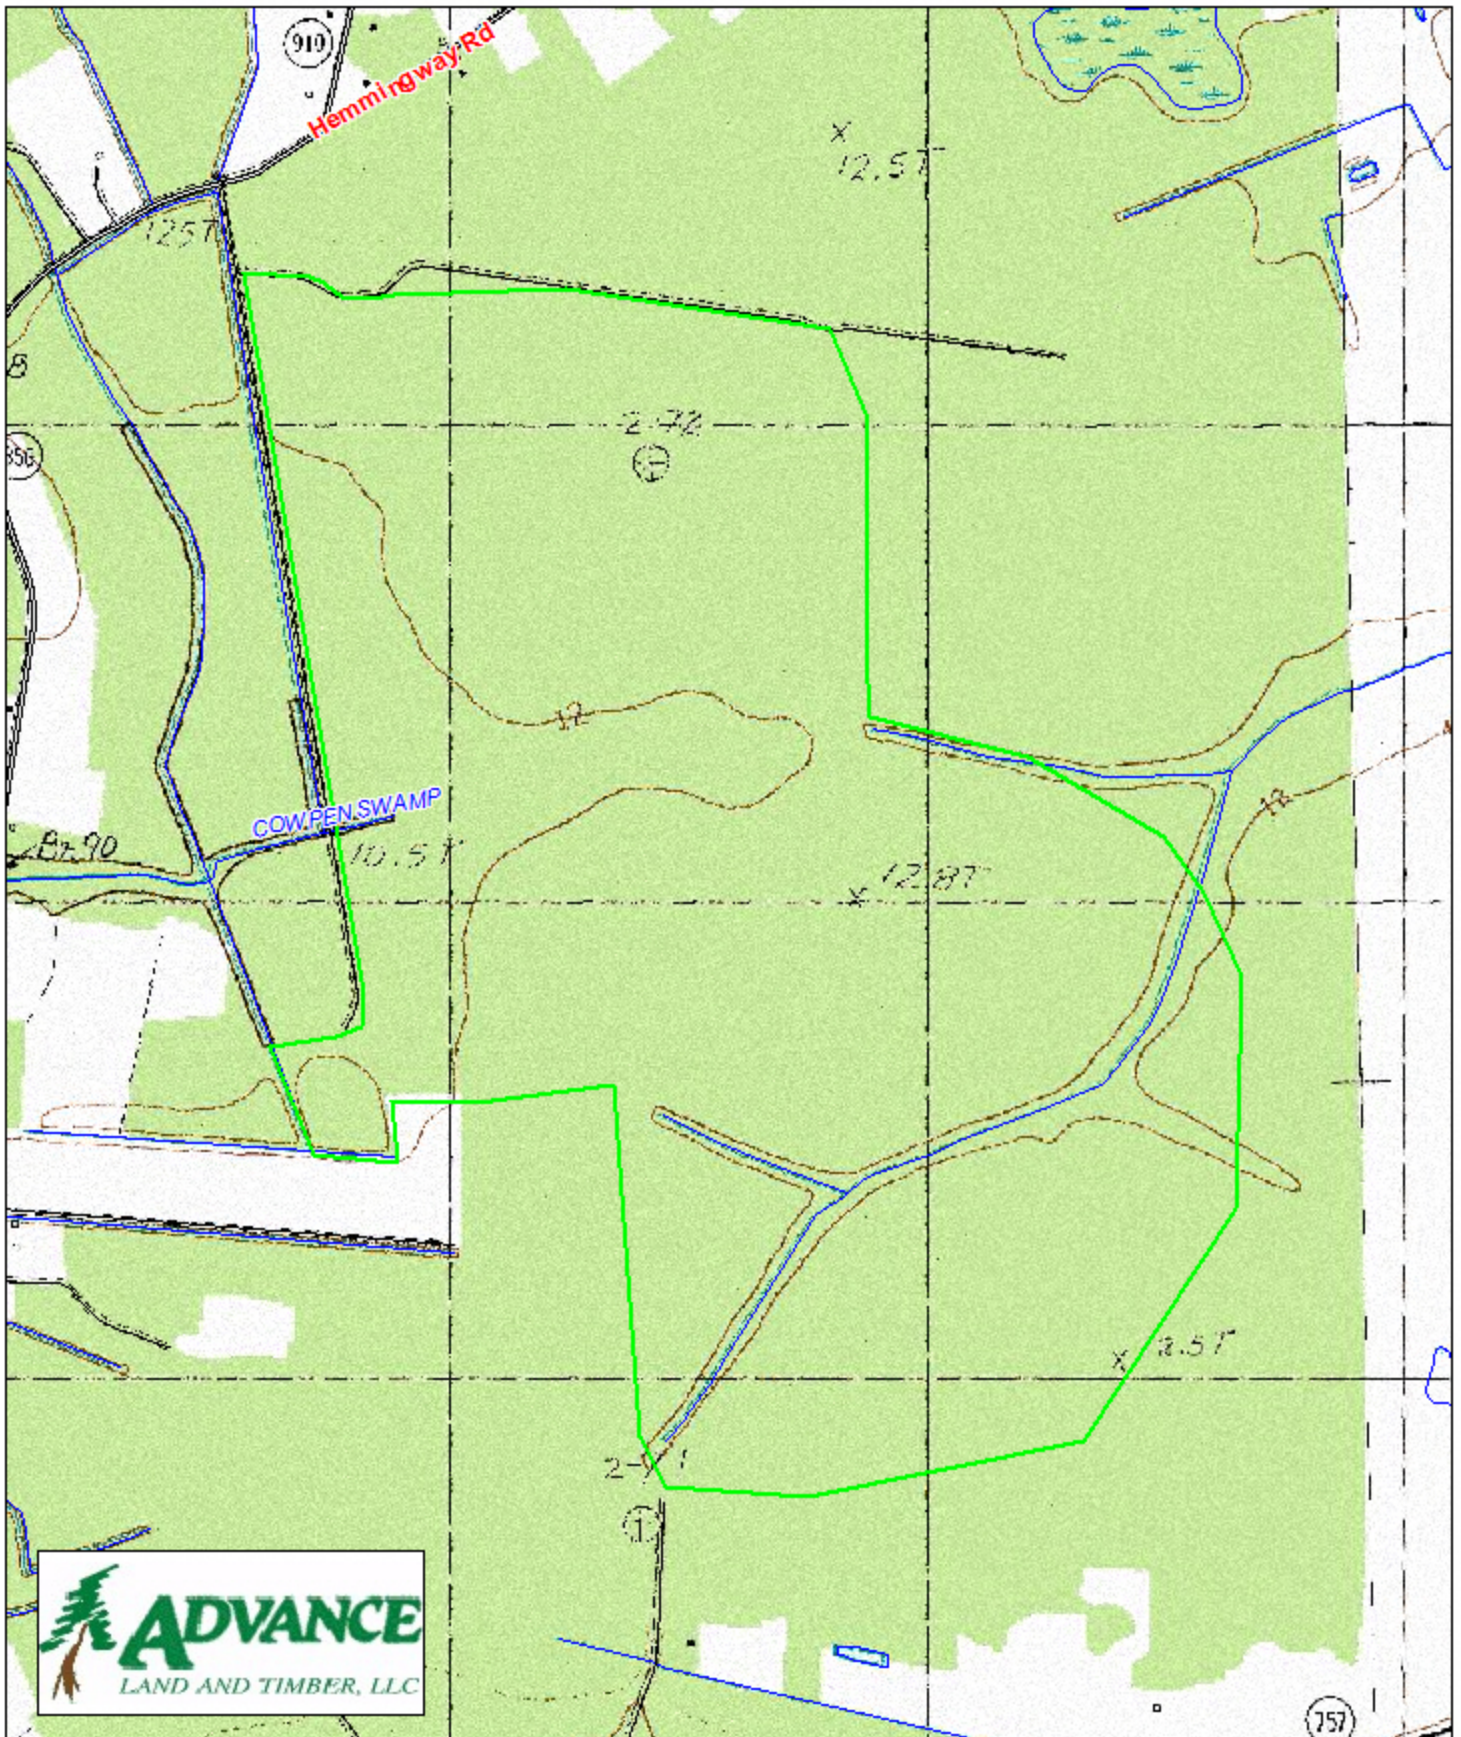

Carolina Station - Mitigation Bank Horry County, SC

1 inch = 1,320 feet
841.55 +/- acres

The information provided on this map is believed to be accurate and is based on the best information available at this time, however, this information is in no way guaranteed.