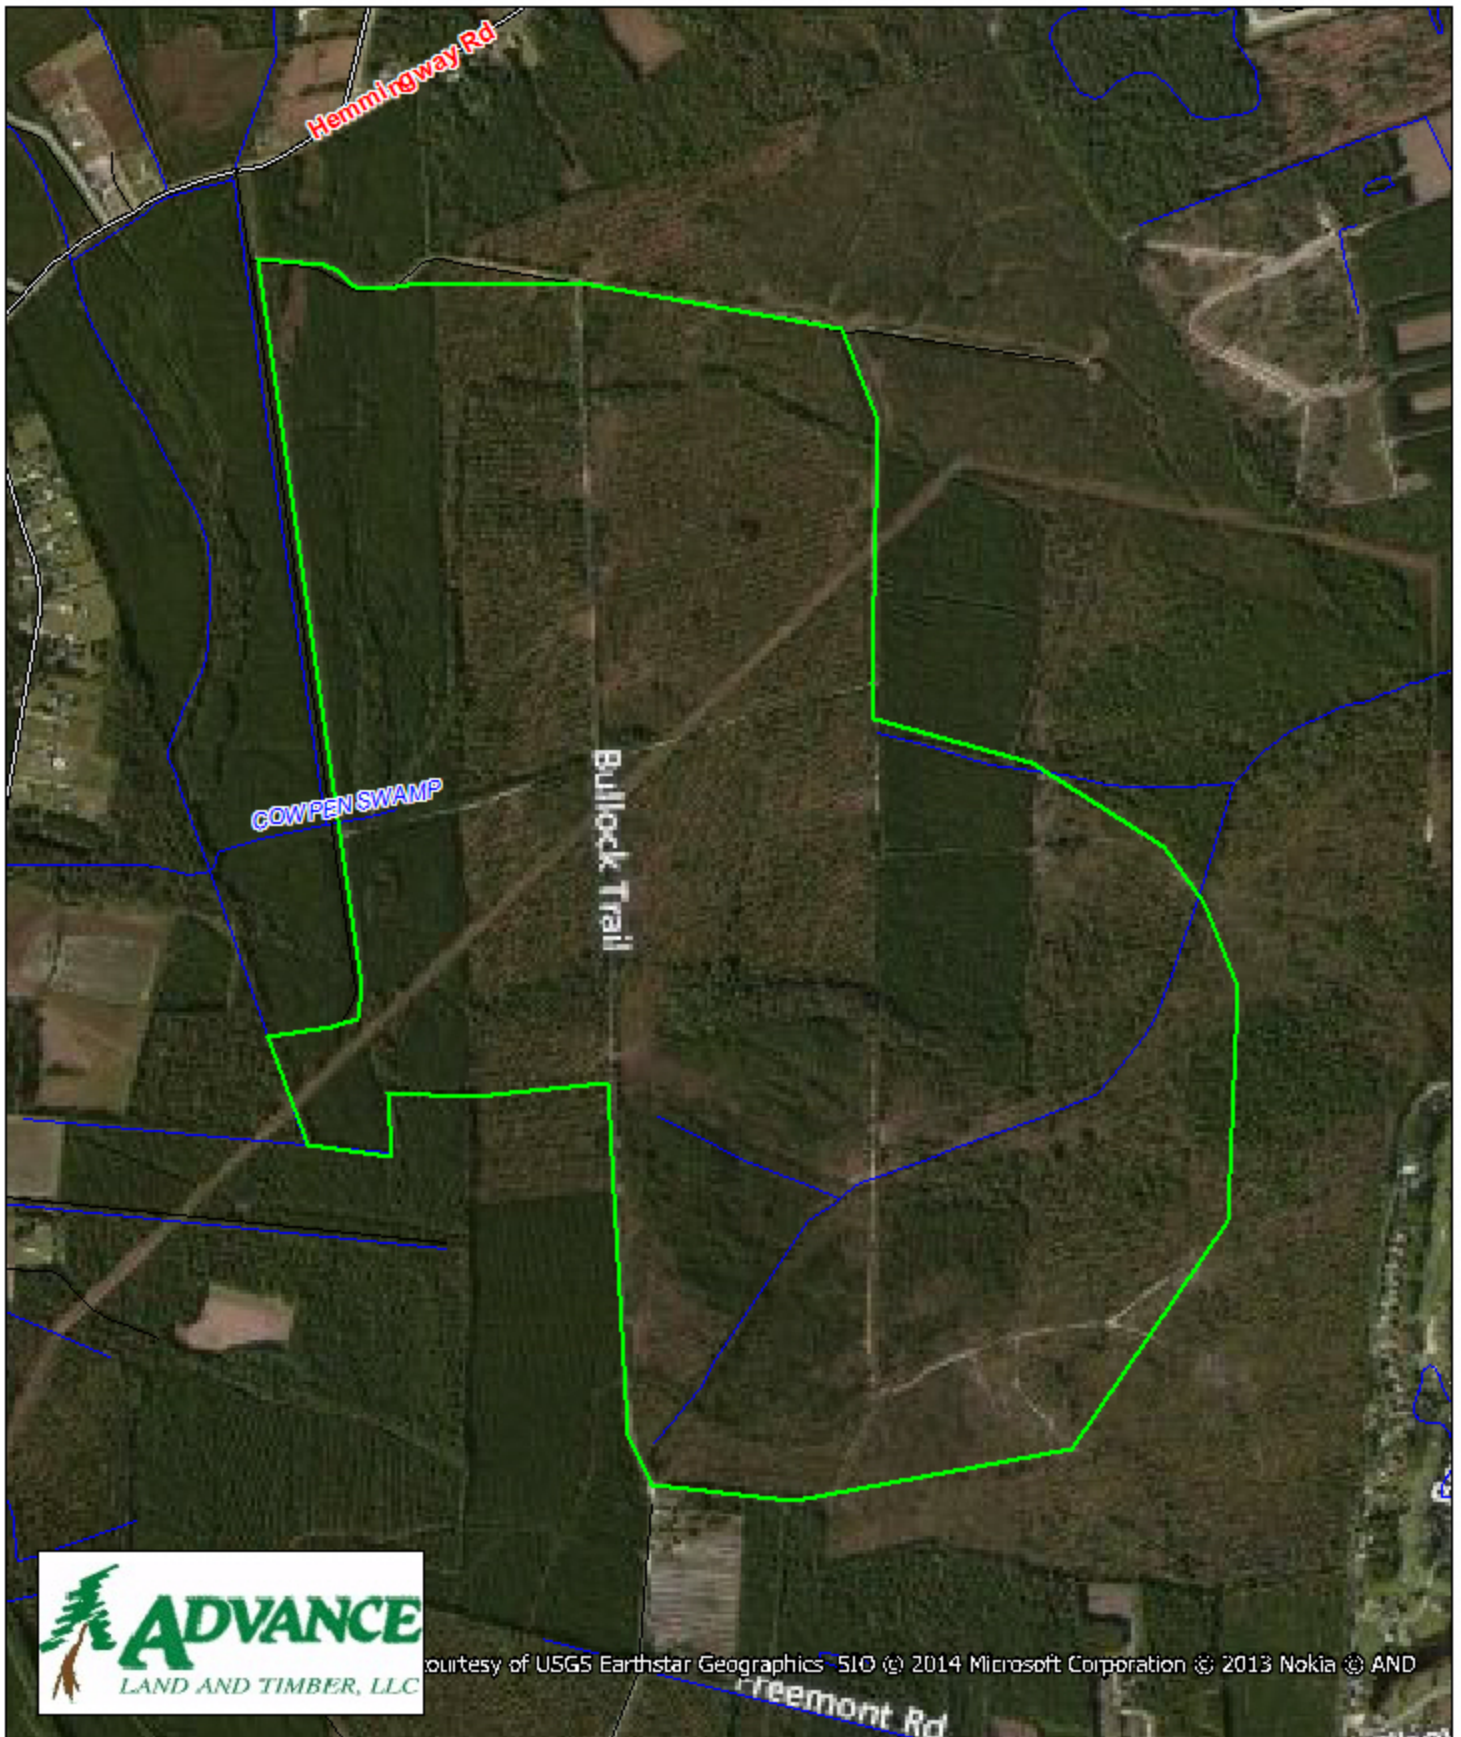

Carolina Station - Mitigation Bank Horry County, SC

1 inch = 1,320 feet
841.55 +/- acres

courtesy of USGS Earthstar Geographics SIO © 2014 Microsoft Corporation © 2013 Nokia © AND