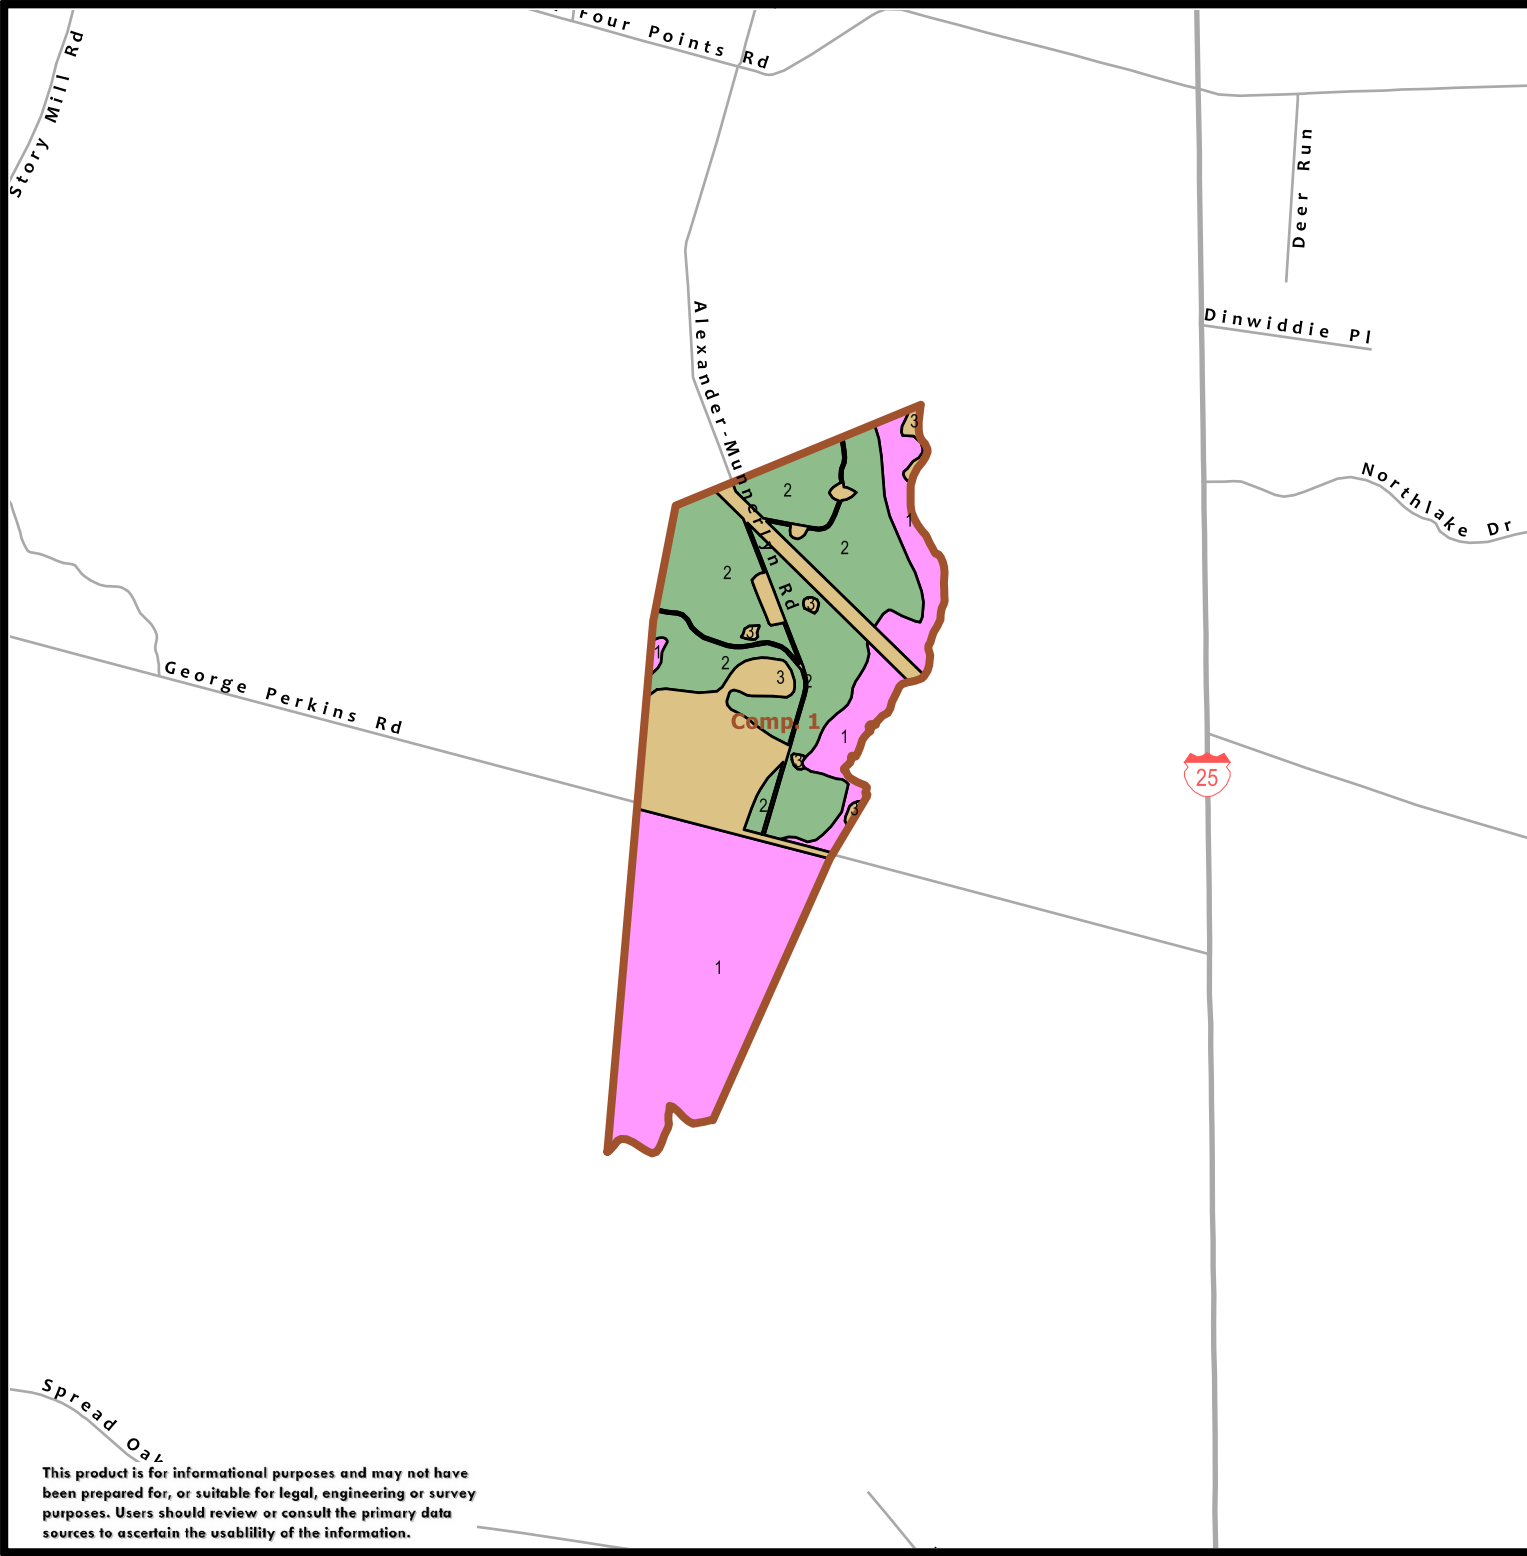

# GEORGE PERKINS

COUNTY: BURKE

STATE: GA

ACRES: 341.7

Map Scale 1 in = 1980 ft  
Reference Scale 1:23760

Jason Alexander (478) 553-0203  
jason.alexander@afmforest.com  
American Forest Management Inc.  
www.americanforestmanagement.com

	<b>HARDWOOD</b>
	<b>LOBLOLLY PINE</b>
	<b>UNDEFINED</b>

STAND	DOM_S_NAME	YEAR_EST	ACRES
1	HARDWOOD	1999	146.6
2	LOBLOLLY PINE	1998	130.6
3	UNDEFINED	0	64.5
			TOTAL ACRES = 341.7

This product is for informational purposes and may not have been prepared for, or suitable for legal, engineering or survey purposes. Users should review or consult the primary data sources to ascertain the usability of the information.