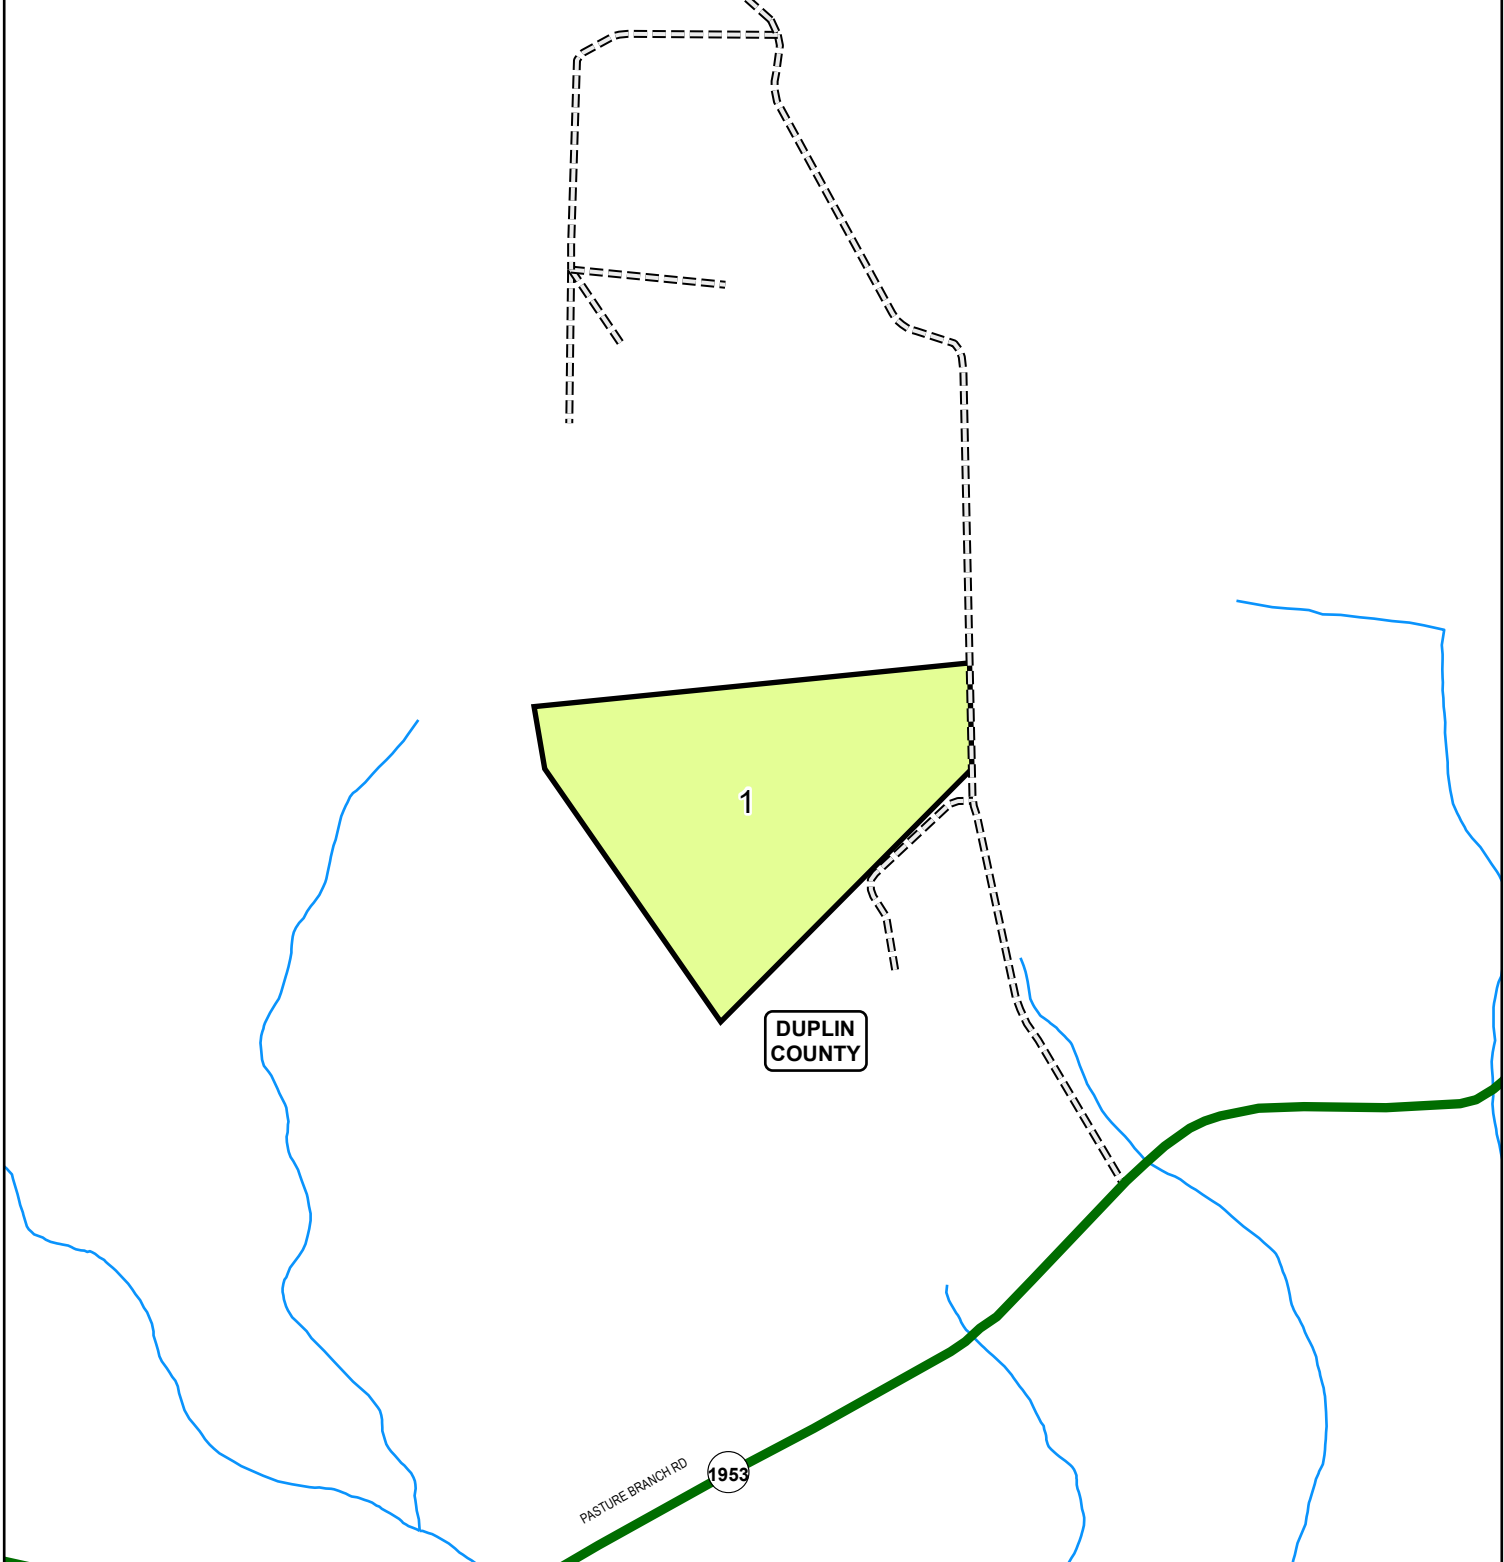

Stand	Timber Type	Non-Timber Types	Primary Species	Secondary Species	Est Year	Acres
1	Planted Pine		Loblolly Pine		1994	24.5

This map was derived from Milliken Forestry Company's GIS database. Milliken cannot be held responsible for any damages due to errors or omissions. Depiction of boundaries is not authoritative.

Timber		Non-Timber
Bay/Pond Hardwood - Merch	CRP Pine	Beaver Pond
Bay/Pond Hardwood - PreMerch	Natural Pine - Merch	Cultivated Field
Bottomland Hardwood - Merch	Natural Pine - PreMerch	Game Patch
Bottomland Hardwood - PreMerch	Planted Pine - Merch	Invasive Species
Cypress-Tupelo - Merch	Planted Pine - PreMerch	Non-Timber
Cypress-Tupelo - PreMerch	Planted Hardwood	SMZ
Creek Hardwood	Pine-Hardwood	Water
Cutover	Pine-Upland Hardwood	Wet
Hardwood-Pine	Upland Hardwood	Wildlife Habitat

Timber Type Map  
 Graham Tract  
 24.5± GIS Acres  
 Duplin County, NC  
 December 2019