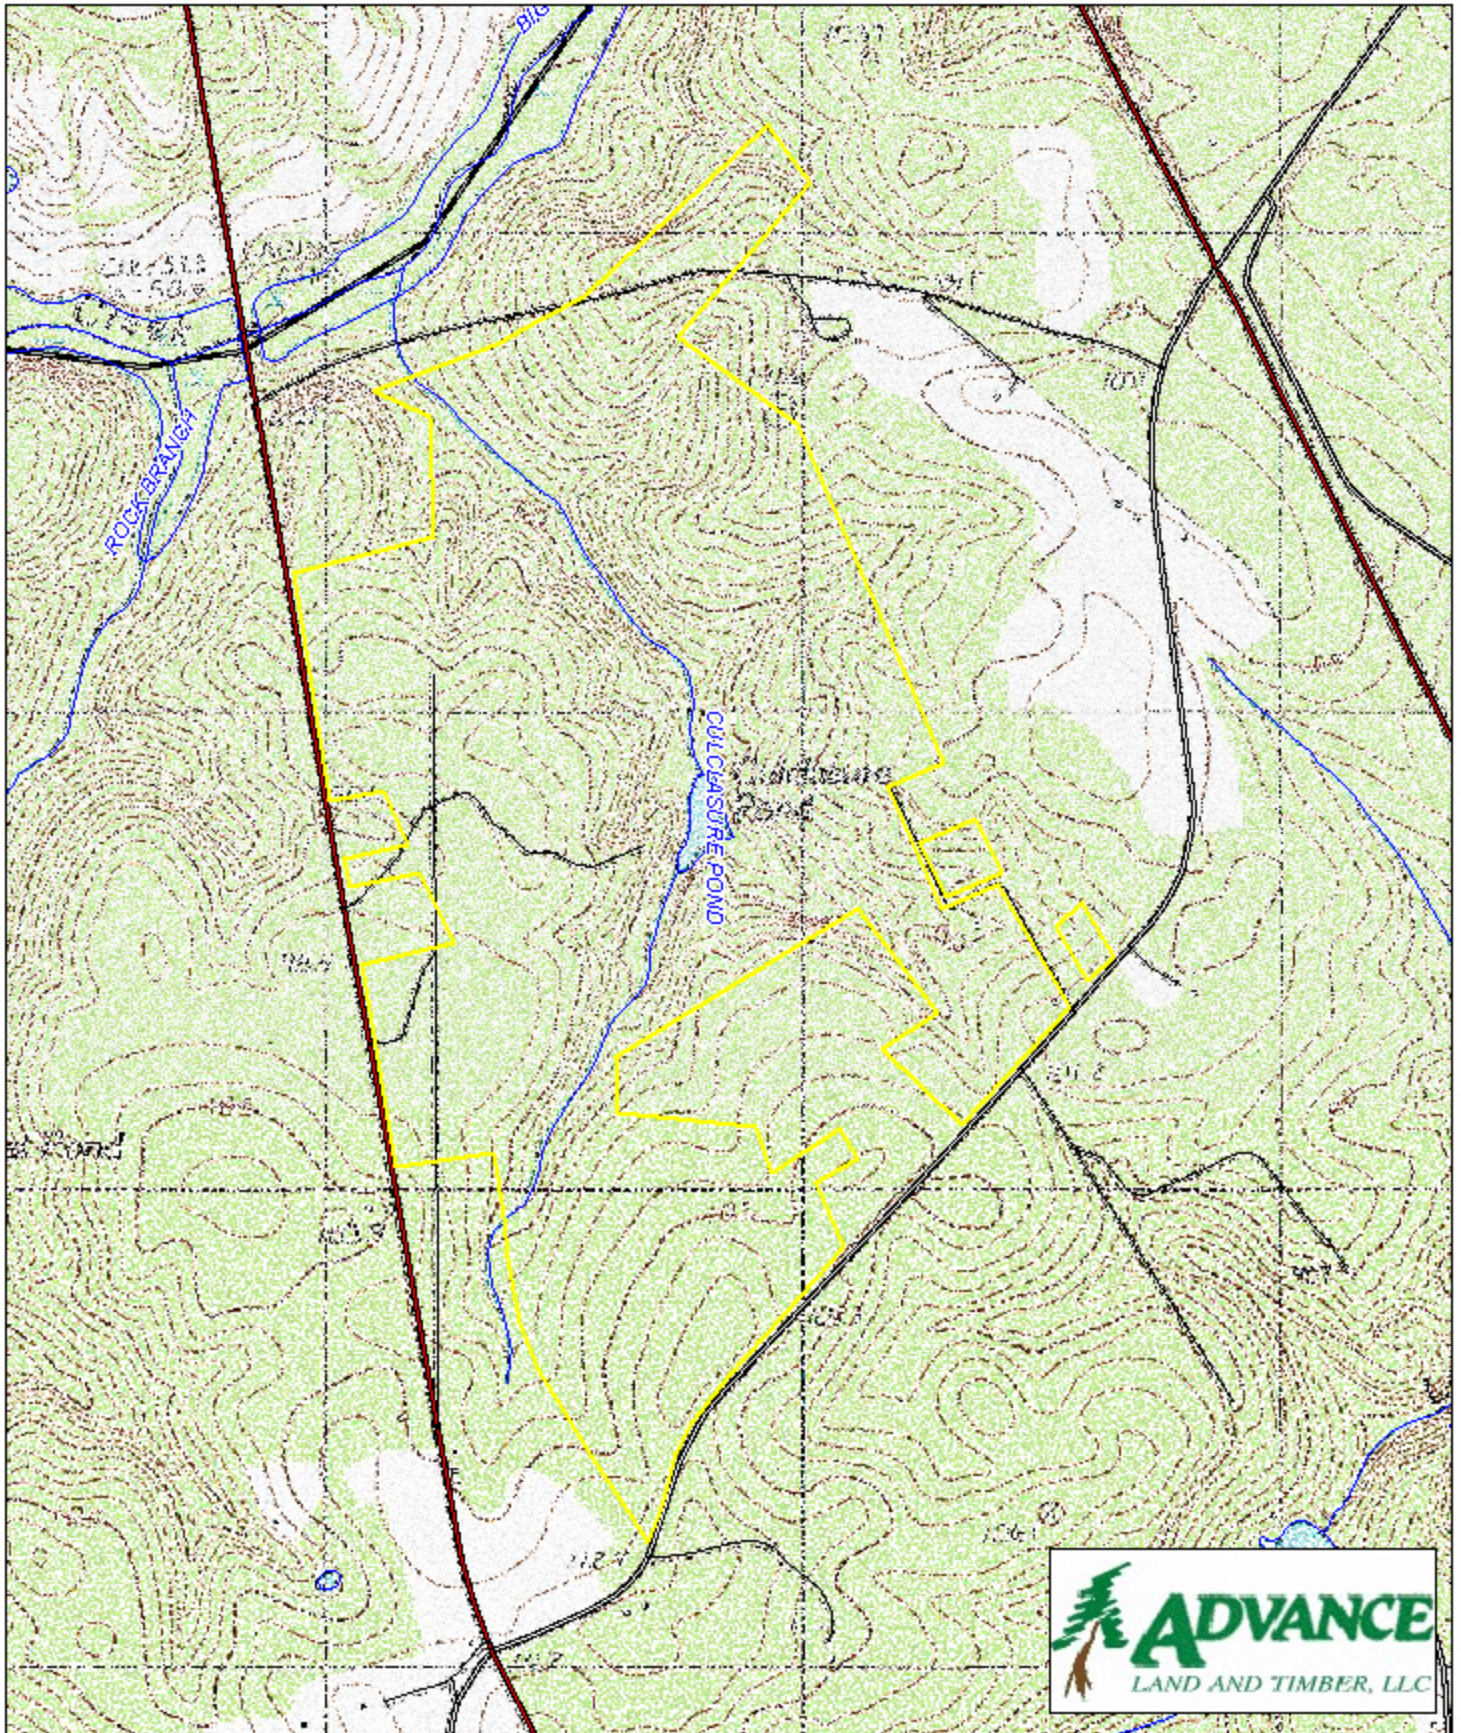

# Bessinger Tract Calhoun County, SC

1 inch = 1320 feet  
535 +/- acres

The information provided on this map is believed to be accurate and is based on the best information available at this time, however, this information is in no way guaranteed.