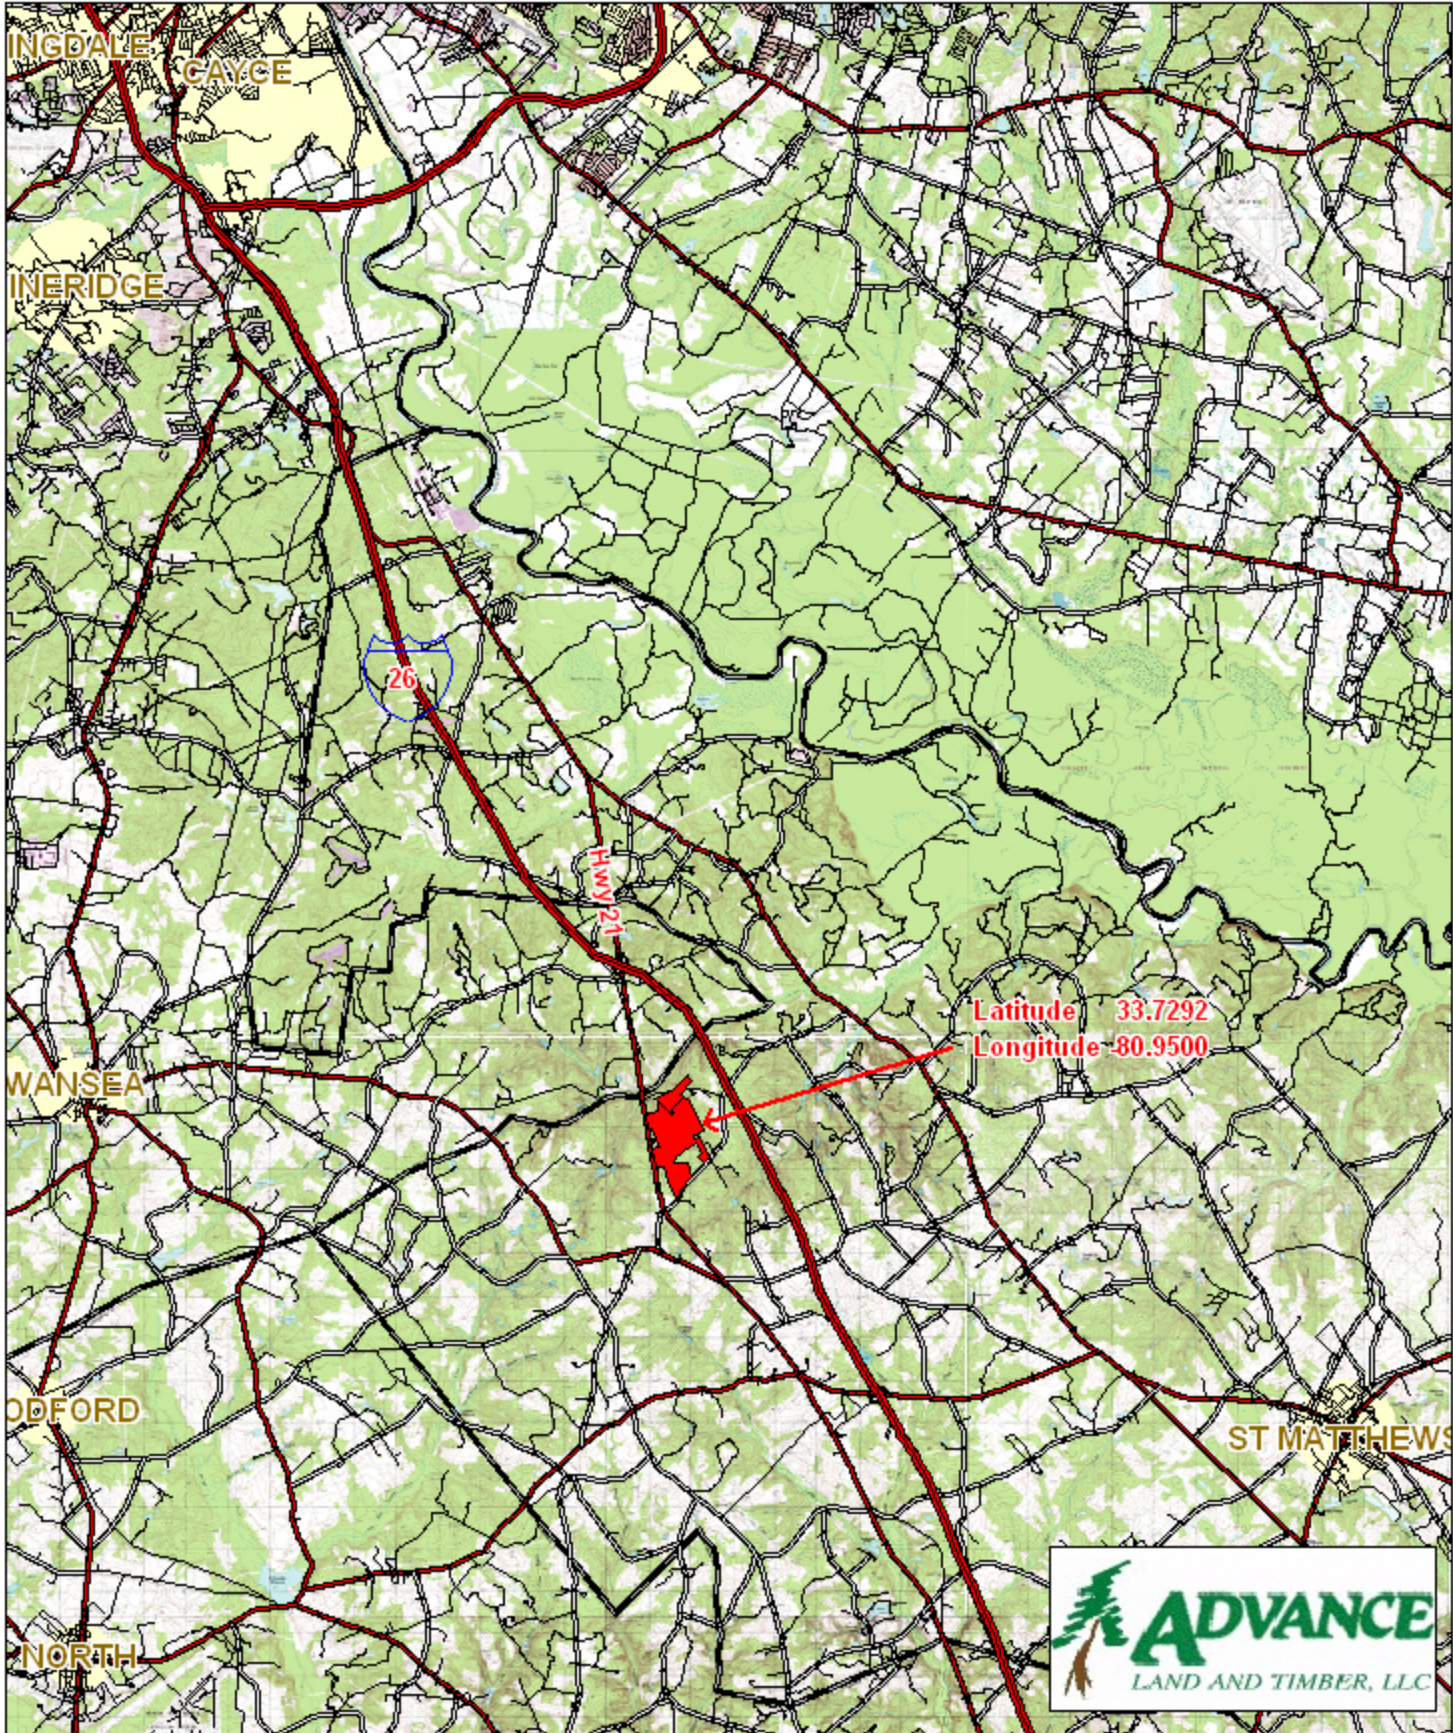

TMS 049-00-01-032 & 049-00-01-010
Calhoun County, SC

1 inch = 15,000 feet
A - 442 +/- acres
B - 70 +/- acres

The information provided on this map is believed to be accurate and is based on the best information available at this time, however, this information is in no way guaranteed.