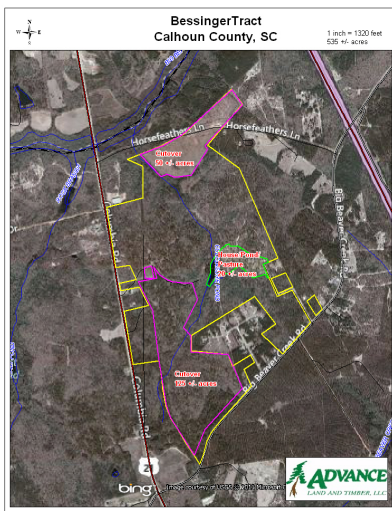

Agent:

Mark McMillan
803-957-9503

Aerial Map