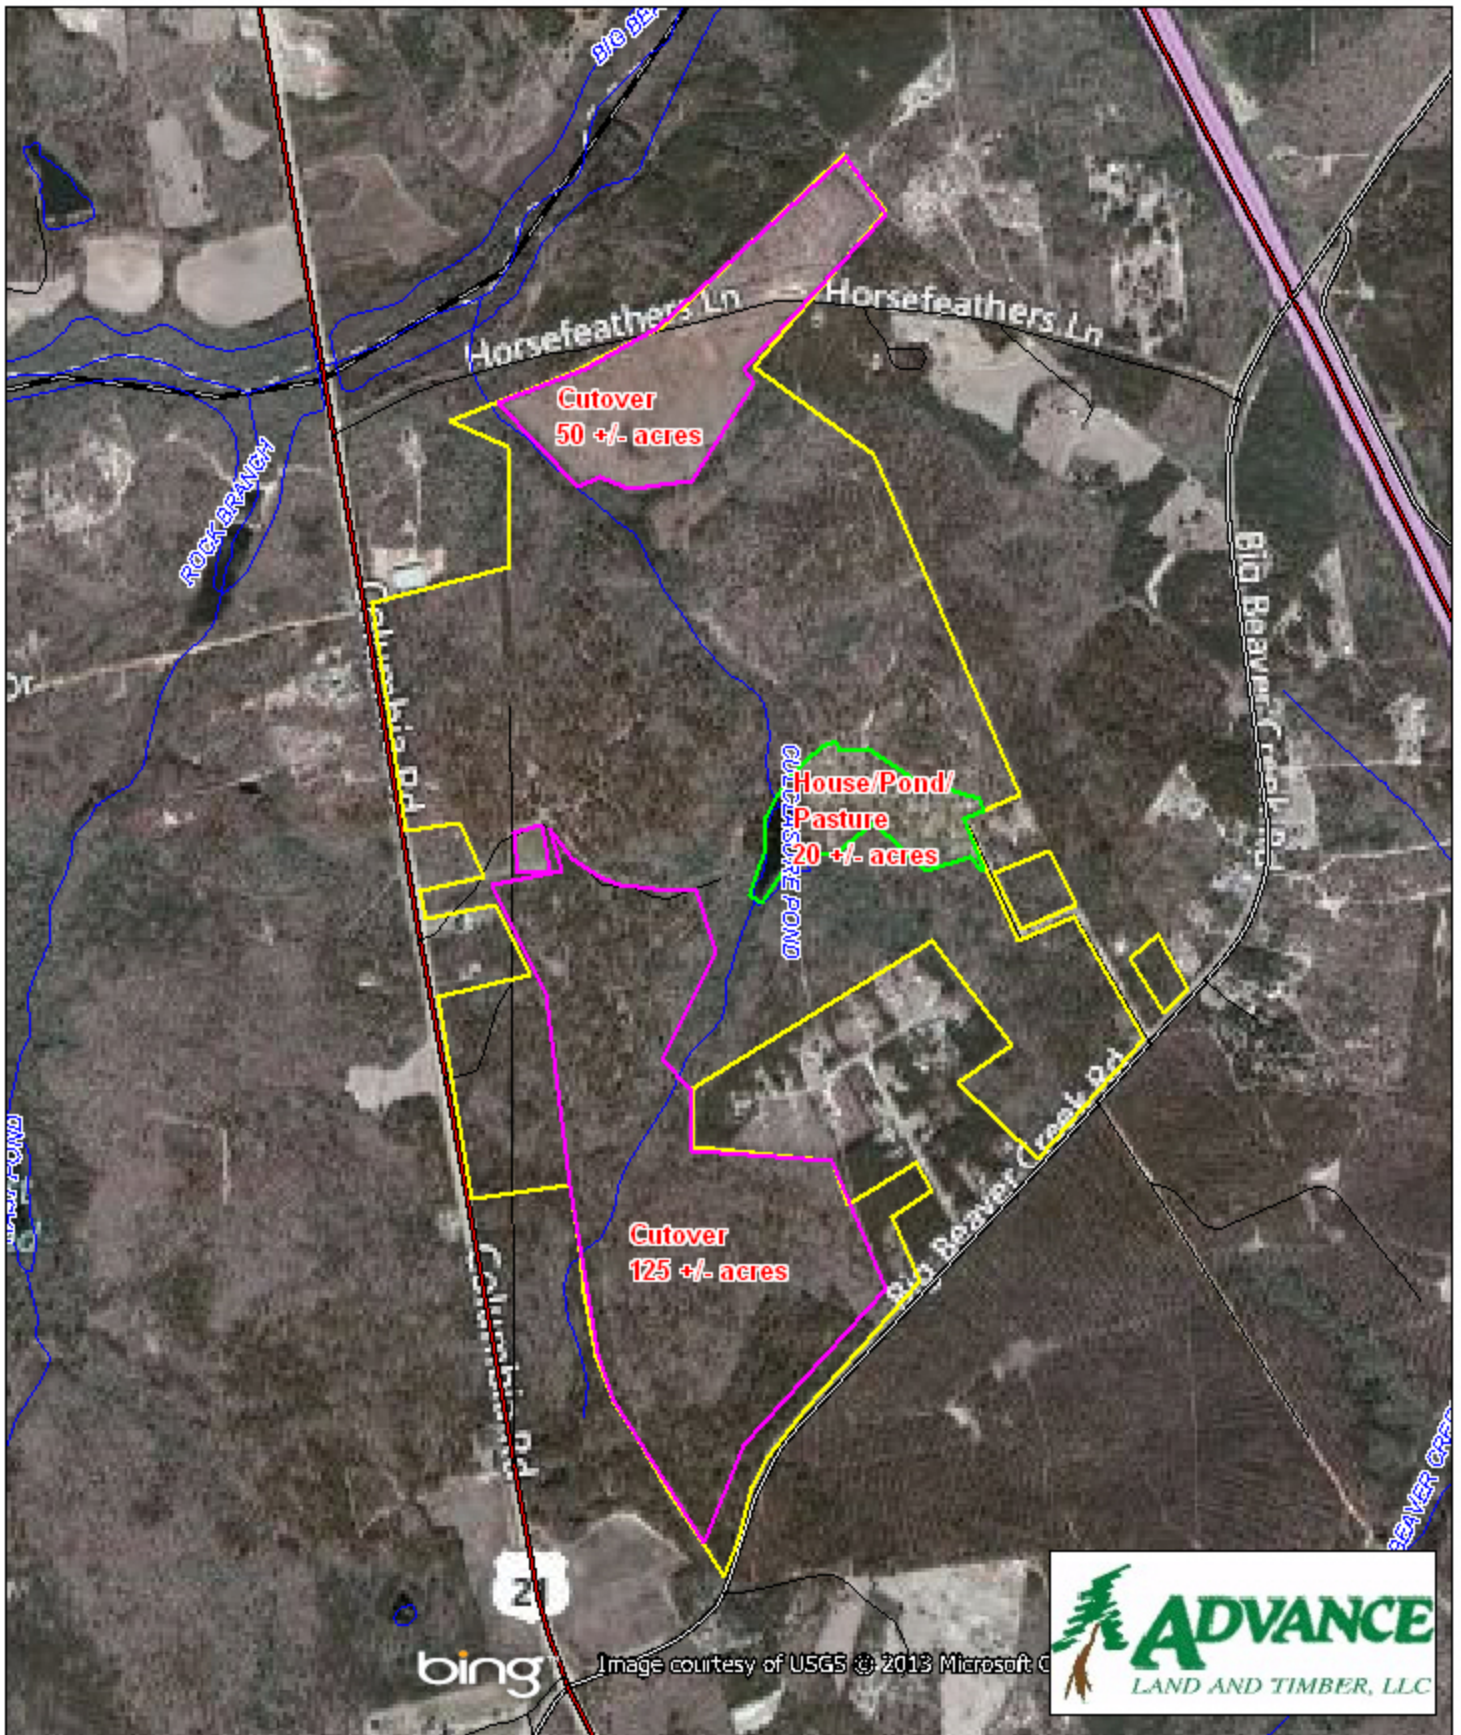

Bessinger Tract Calhoun County, SC

1 inch = 1320 feet
535 +/- acres

The information provided on this map is believed to be accurate and is based on the best information available at this time, however, this information is in no way guaranteed.