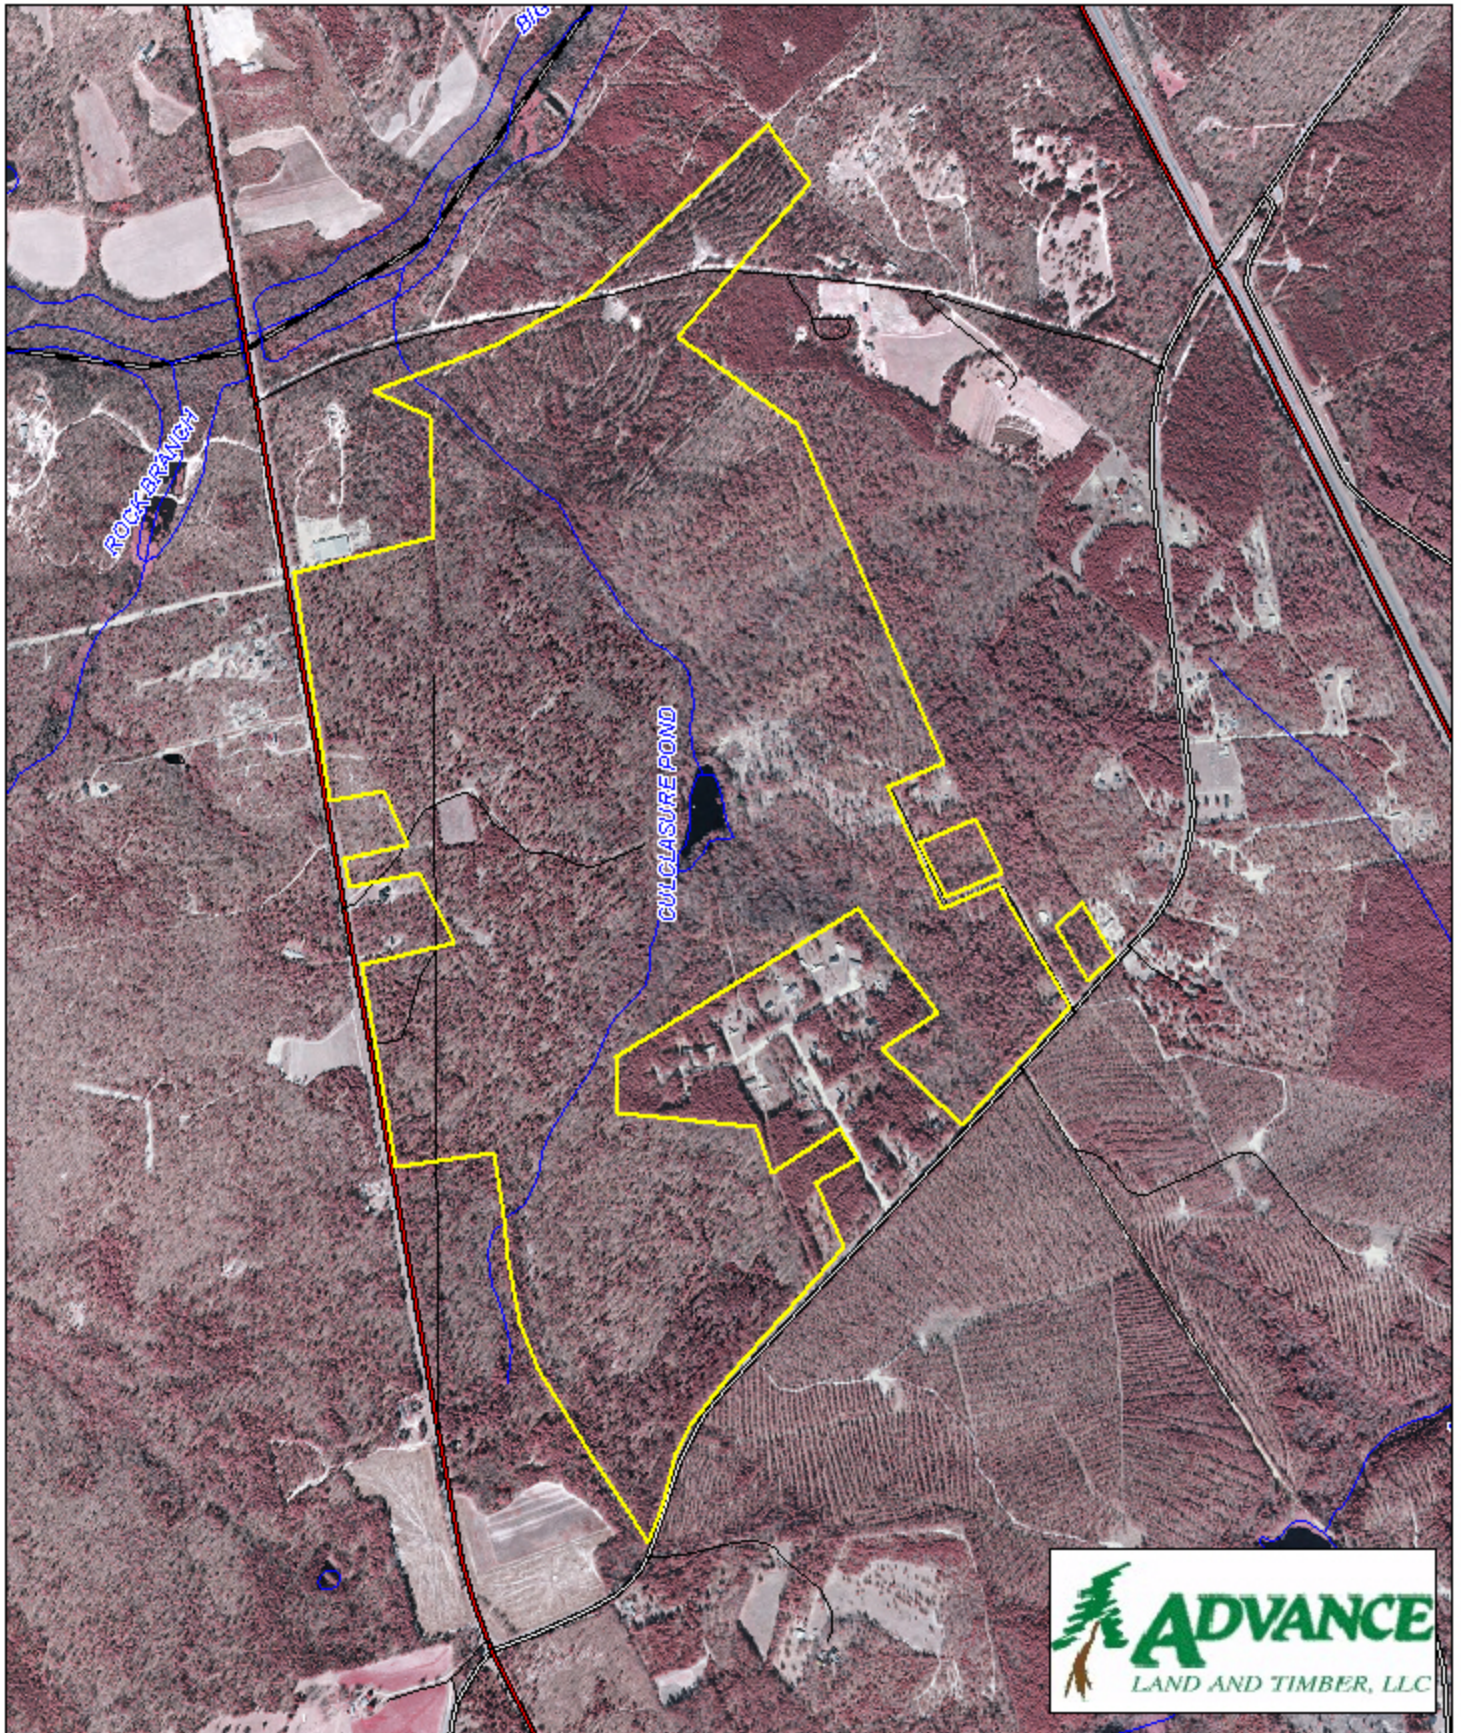

# Bessinger Tract Calhoun County, SC

1 inch = 1320 feet  
535 +/- acres

The information provided on this map is believed to be accurate and is based on the best information available at this time, however, this information is in no way guaranteed.