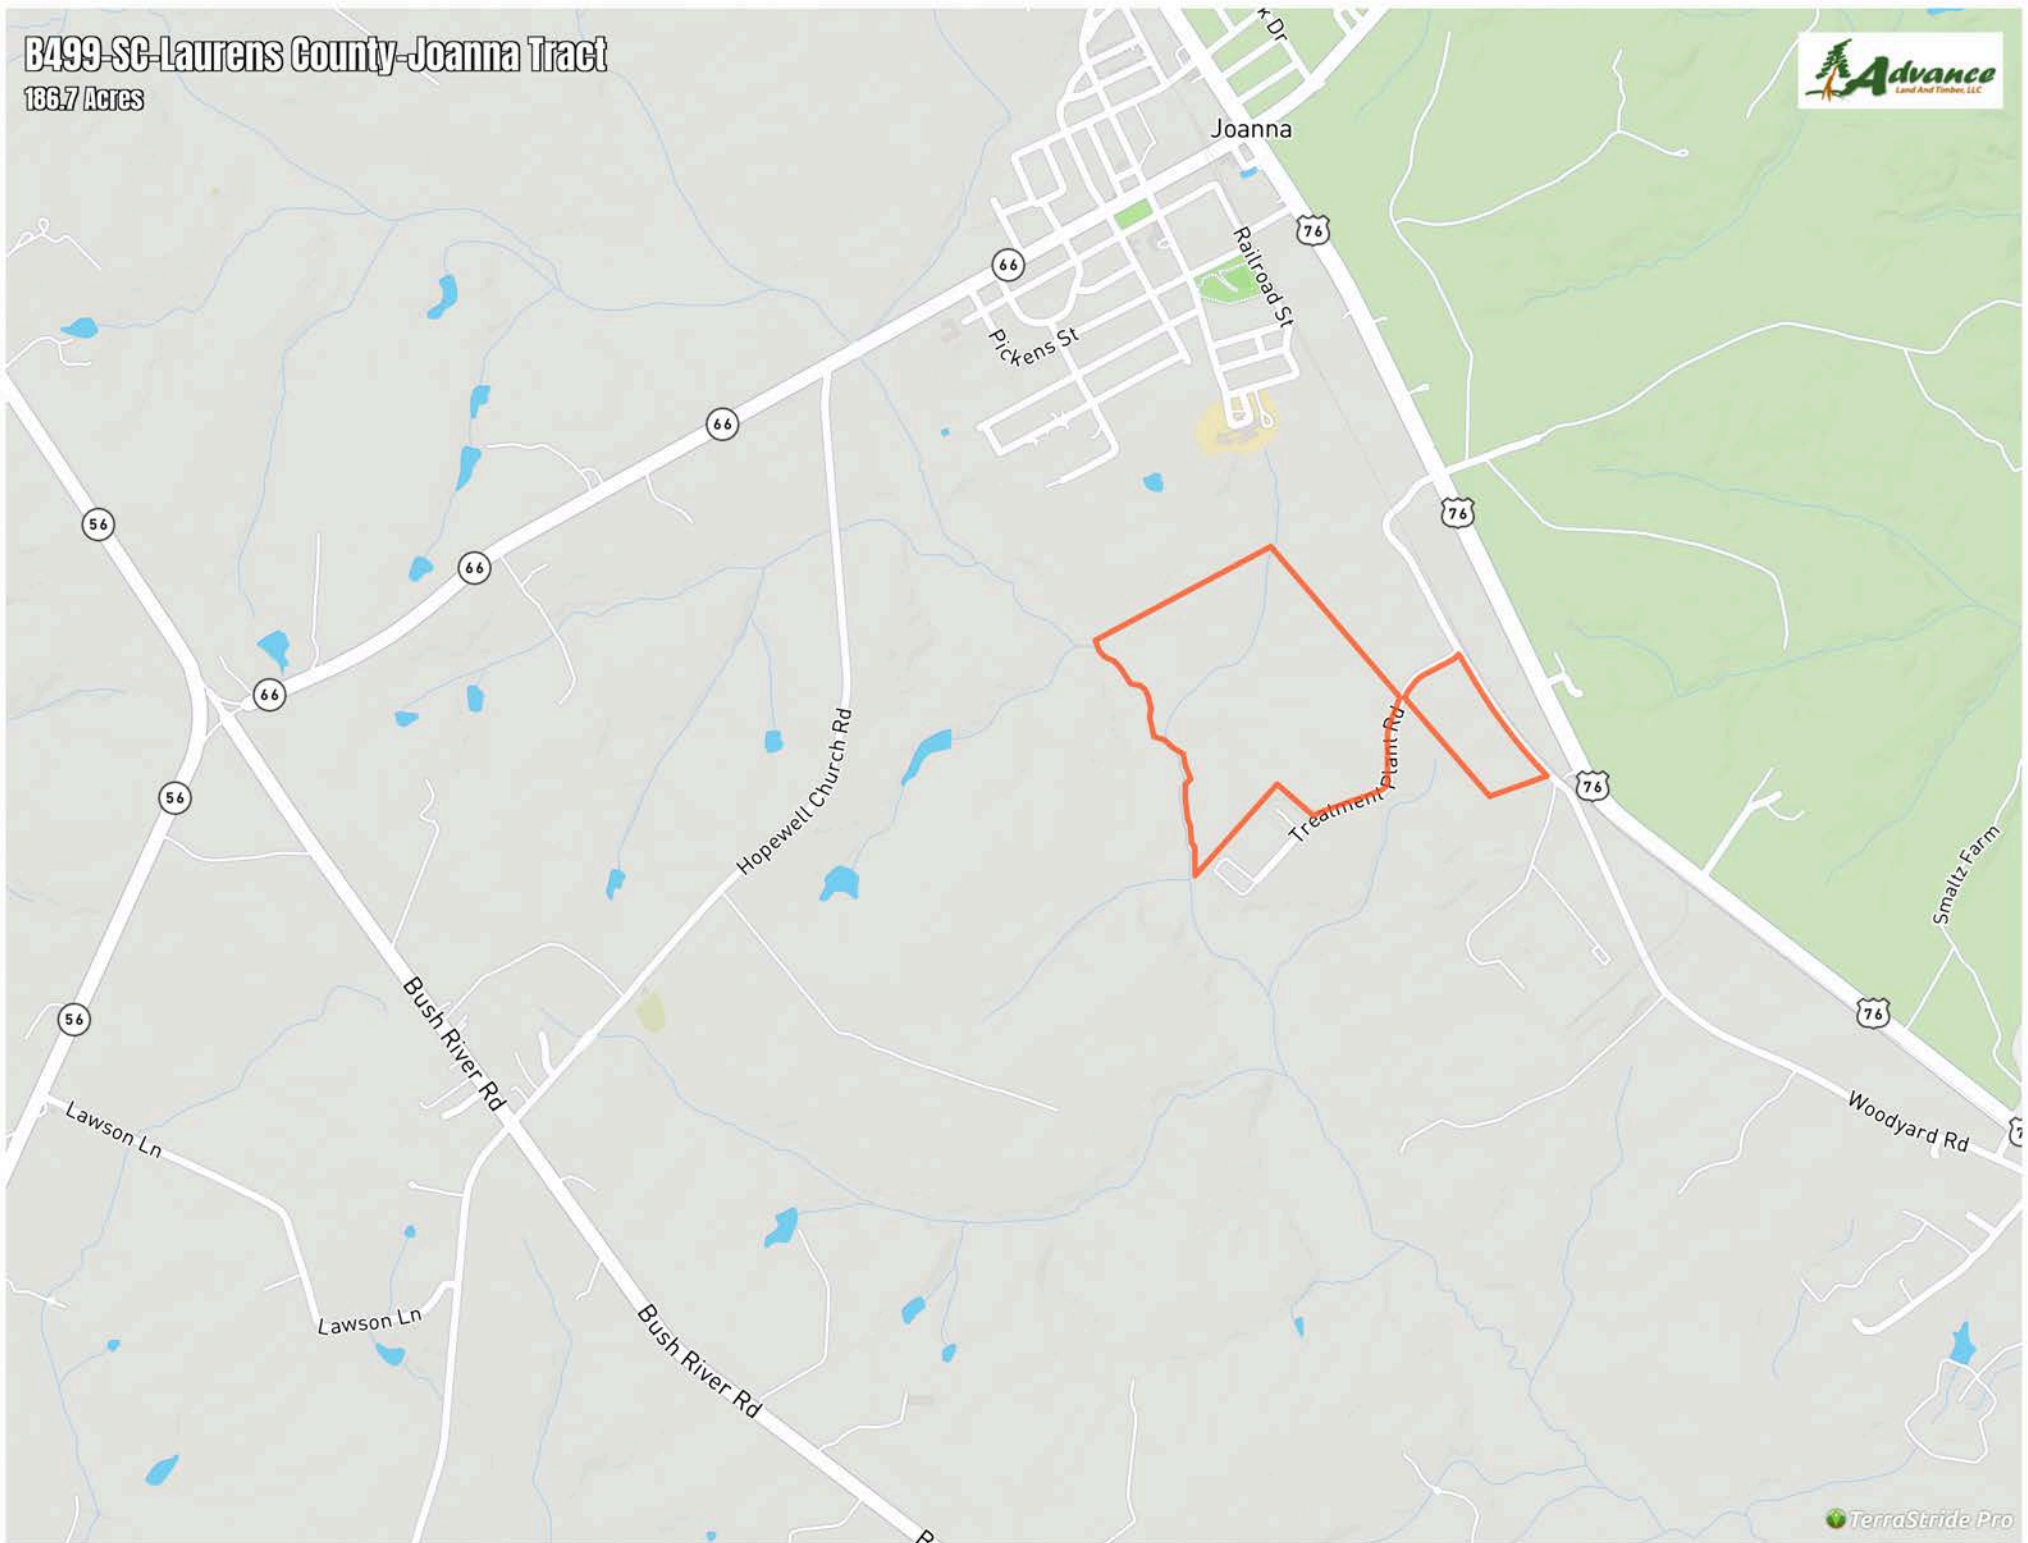

B499-SC-Laurens County-Joanna Tract

186.7 Acres

Smaltz Farm