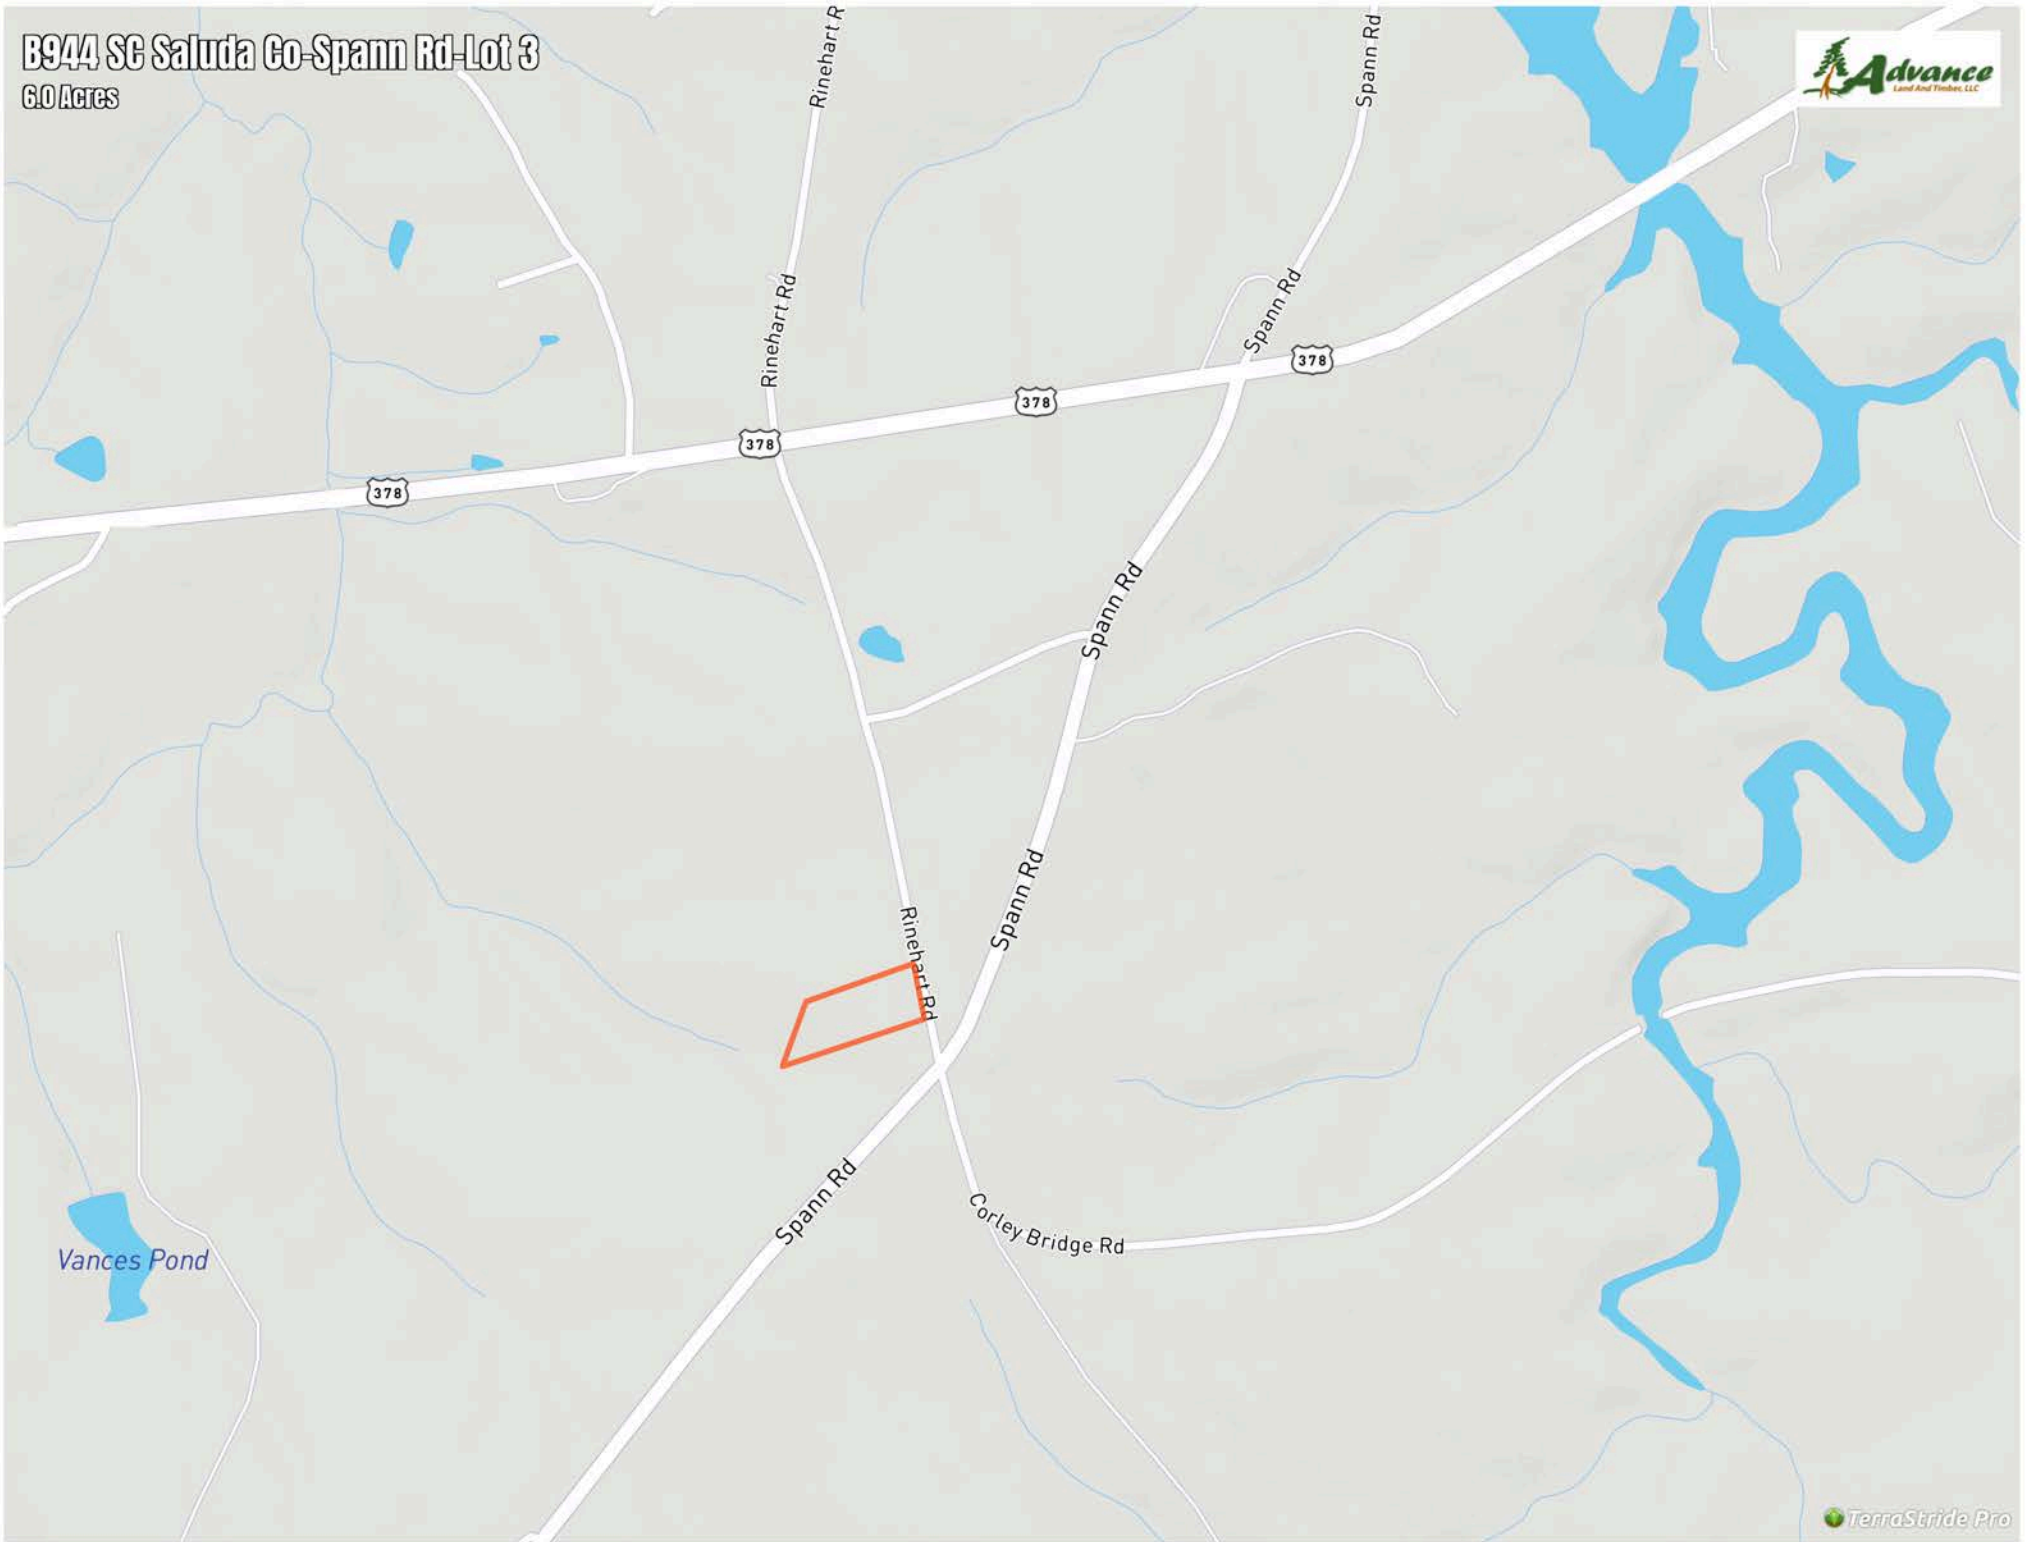

B944 SC Saluda Co-Spann Rd-Lot 3

6.0 Acres

Vances Pond