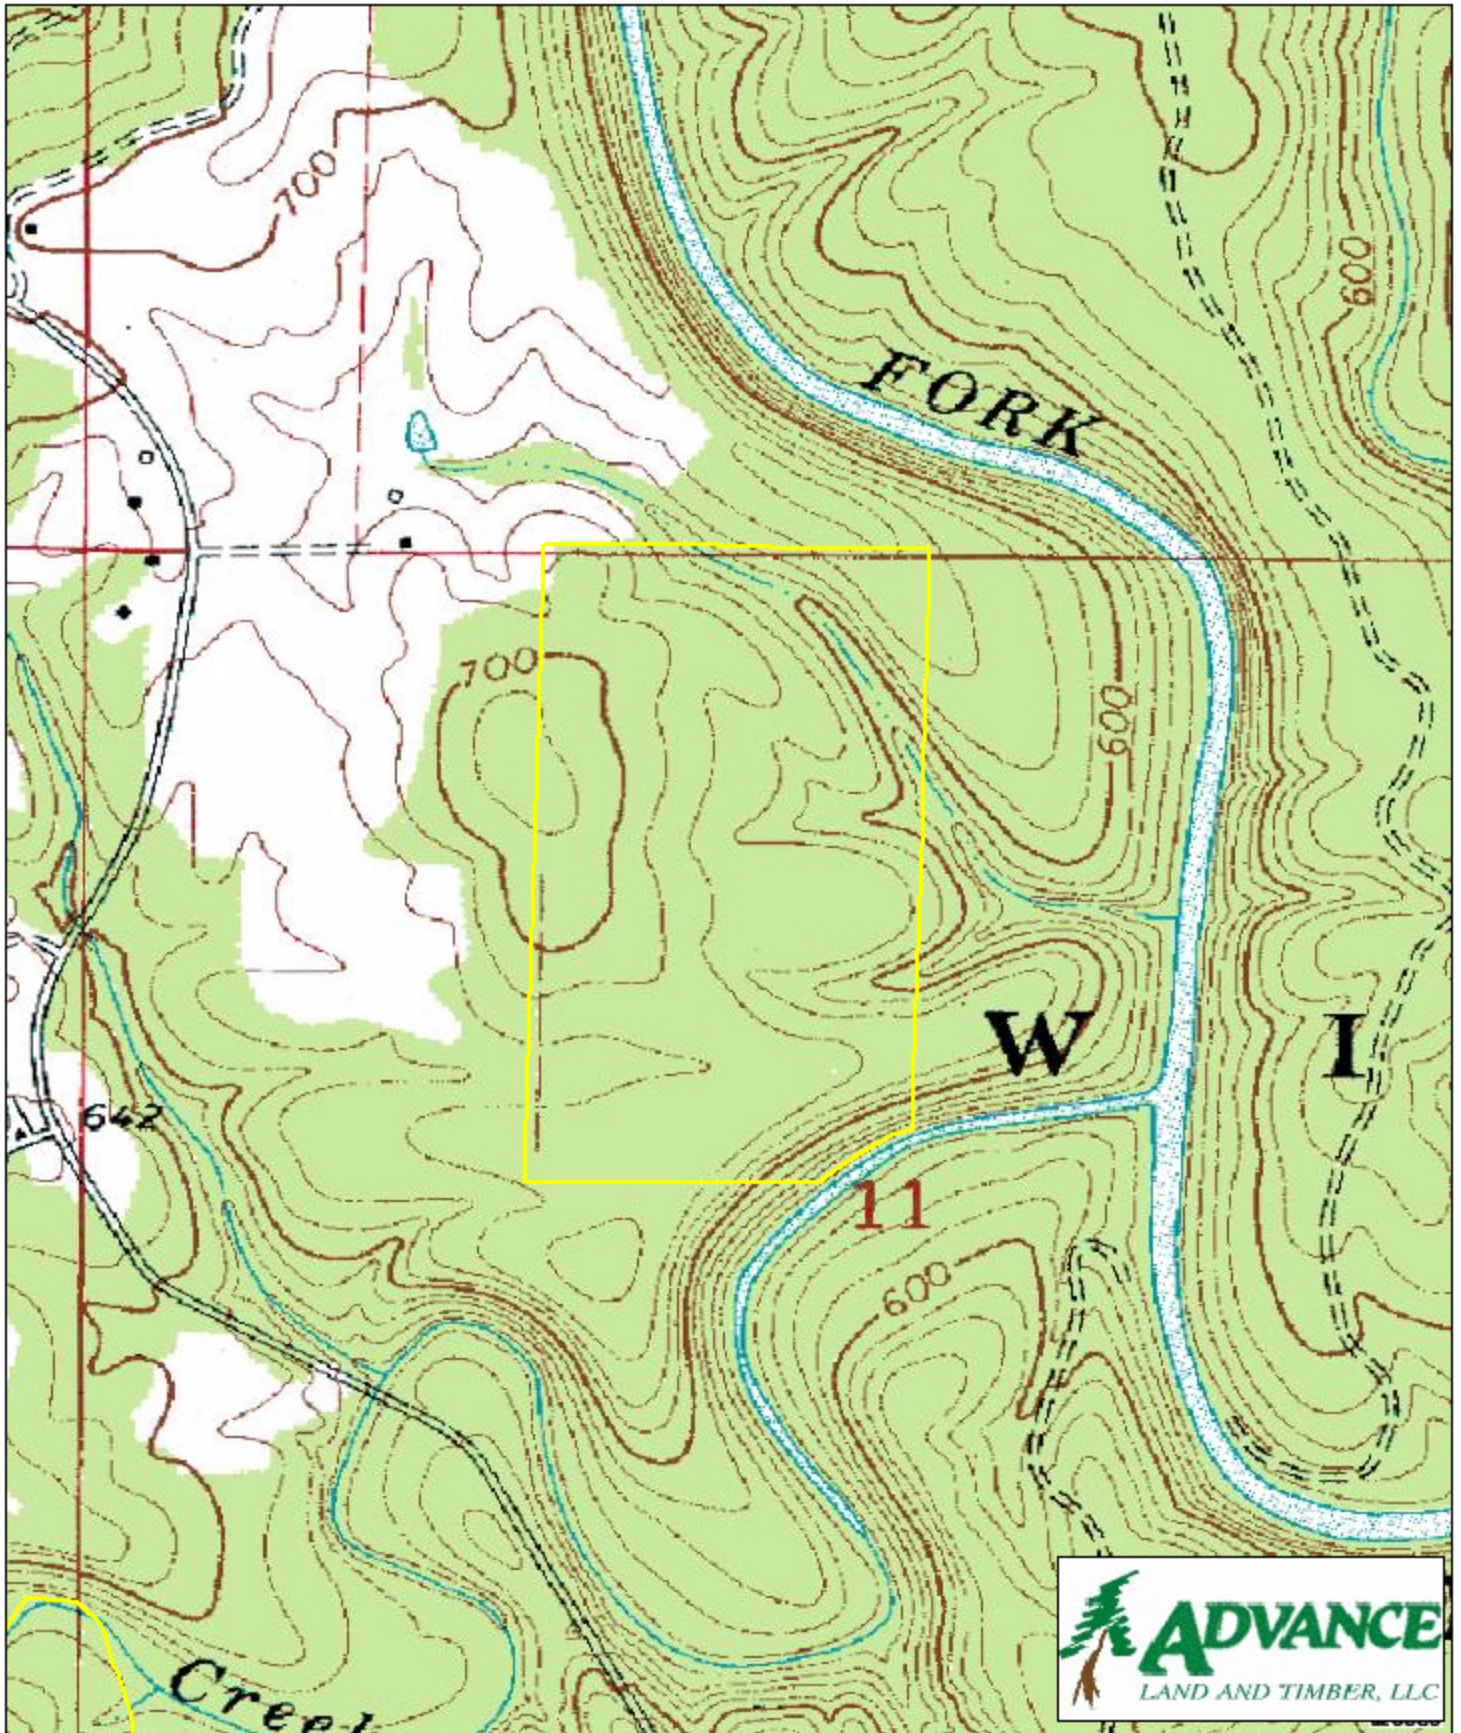

Tract #8017 Curtis Cemetary East Winston County, AL

1 inch = 660 feet
79.61 +/- acres

The information provided on this map is believed to be accurate and is based on the best information available at this time, however, this information is in no way guaranteed.