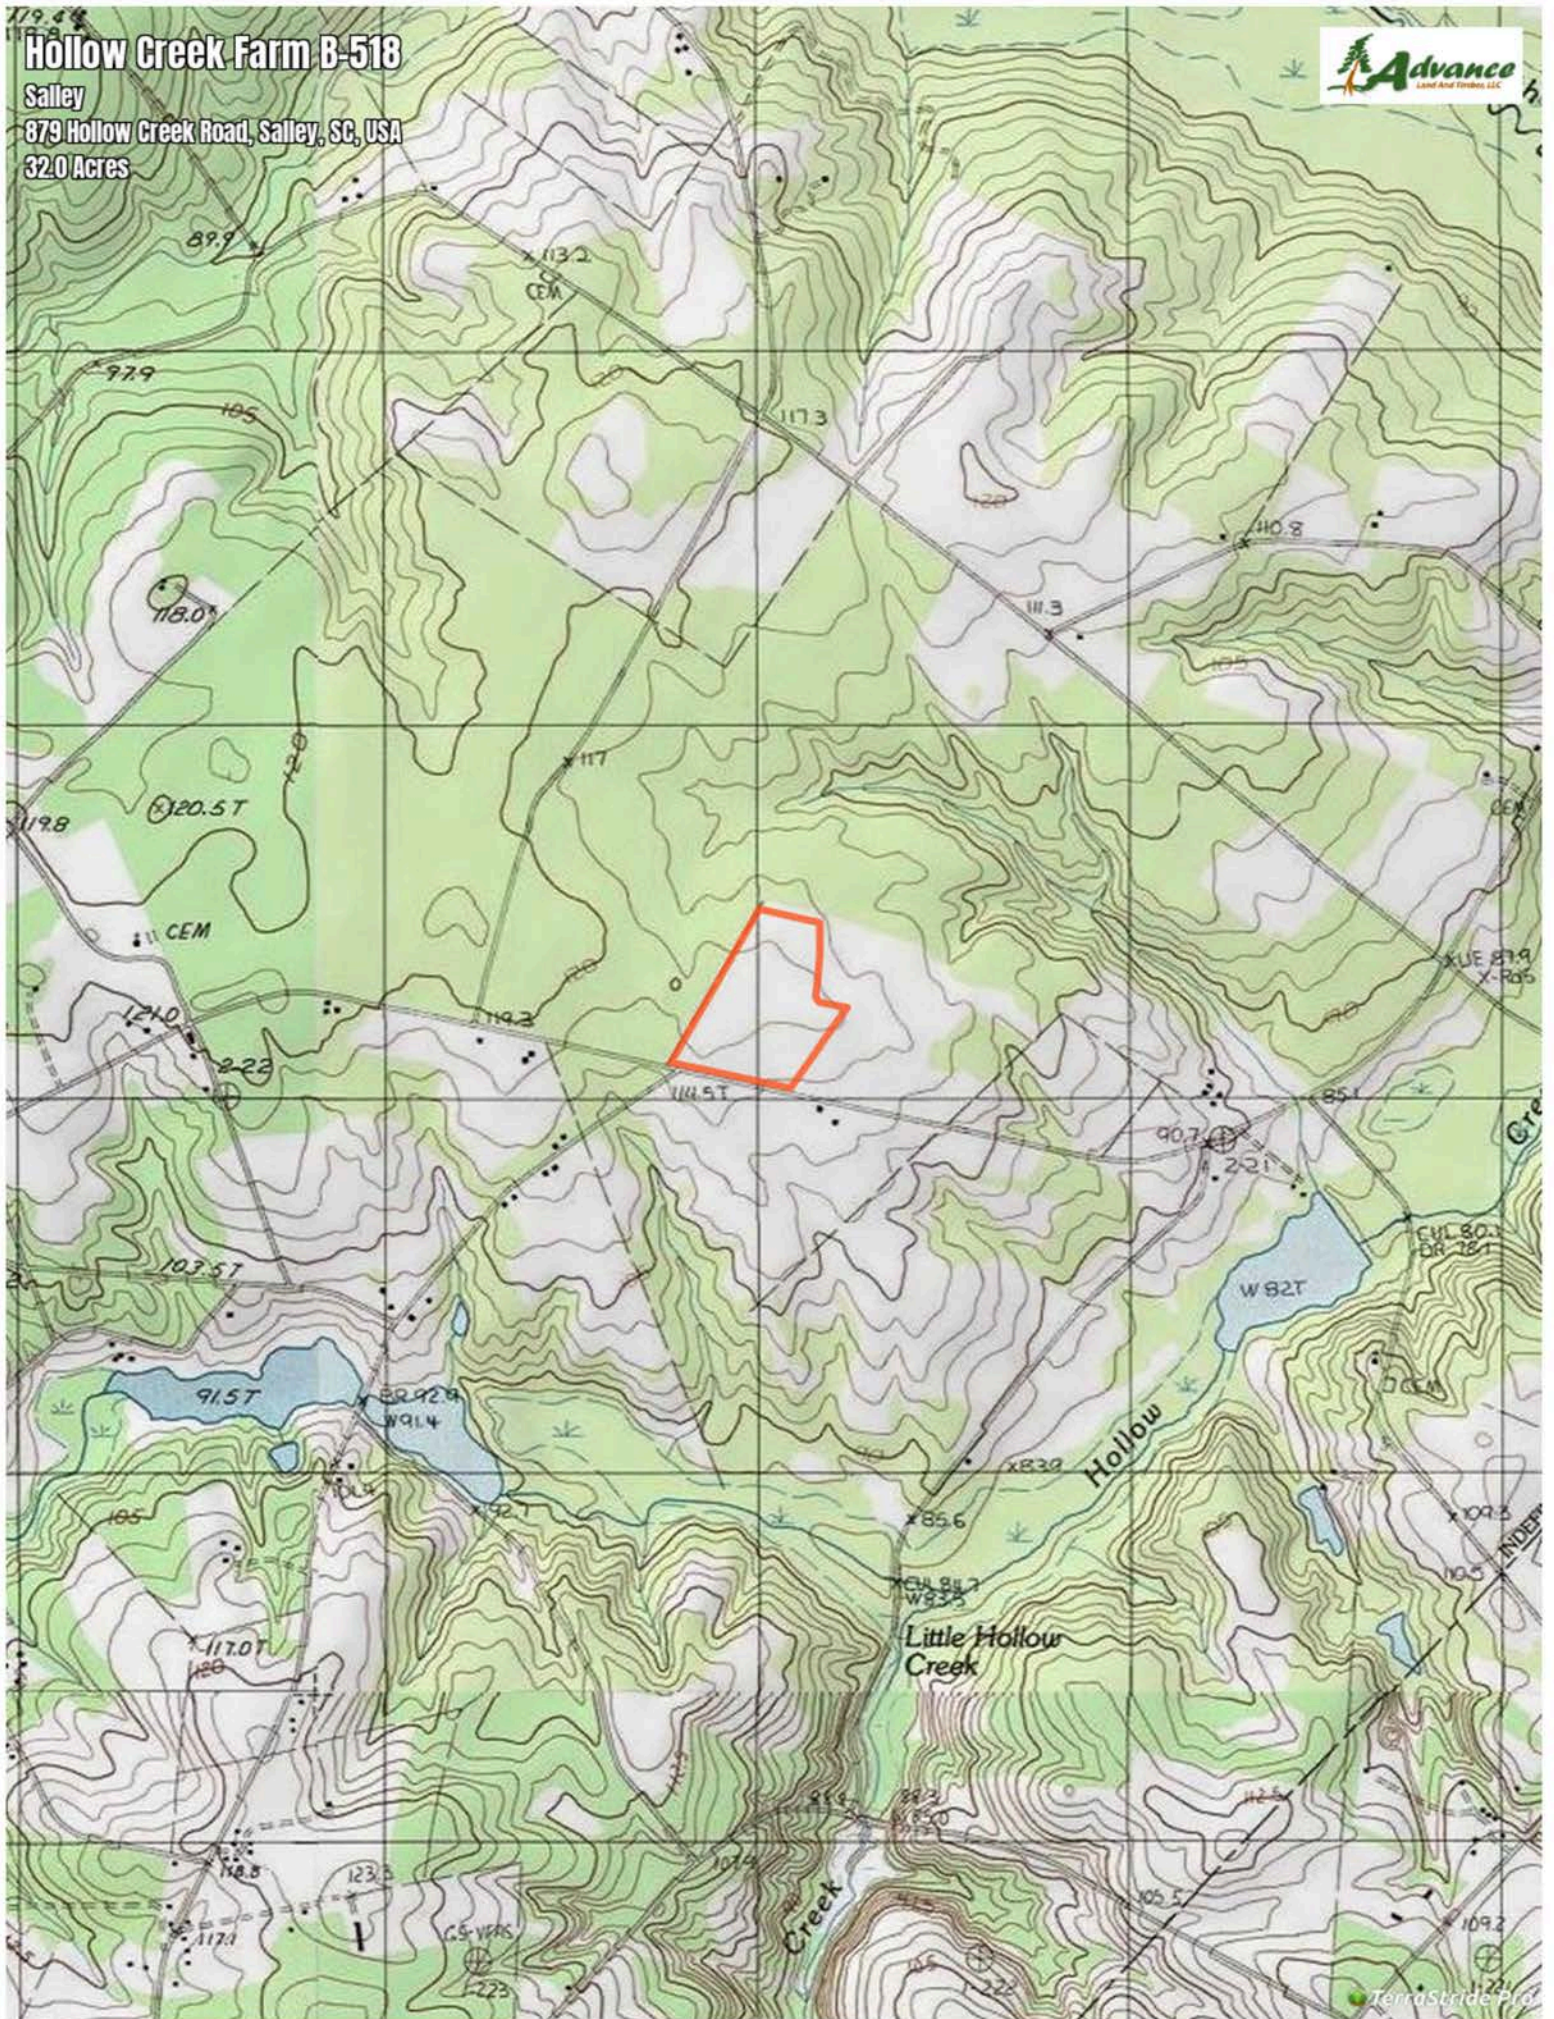

# Hollow Creek Farm B-518

Salley  
879 Hollow Creek Road, Salley, SC, USA  
32.0 Acres

# Hollow Creek Farm B-518

## Legend

 Boundary

Generated on: Sept. 1, 2023