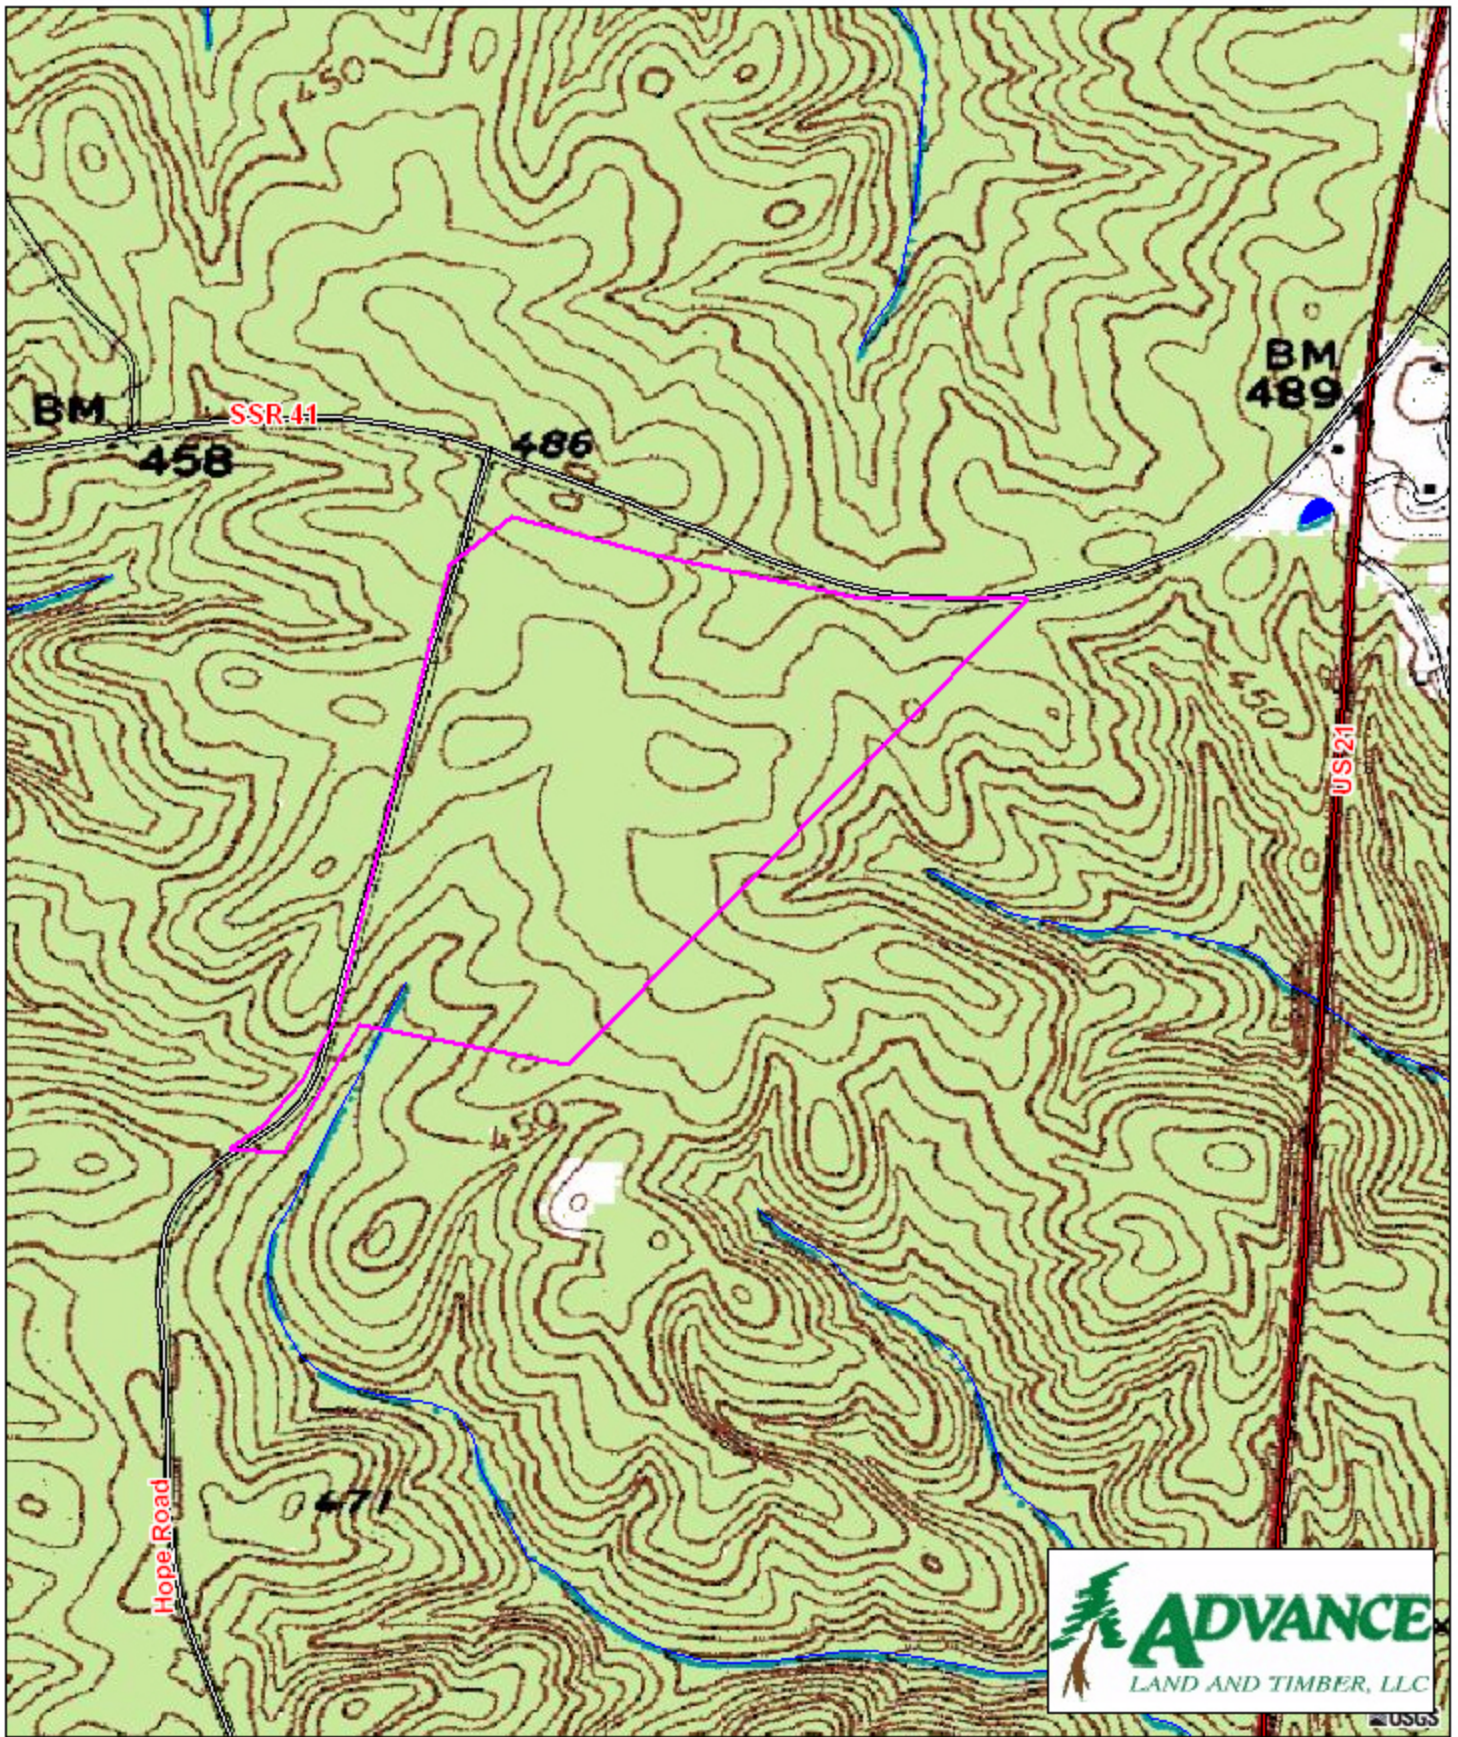

Tract A250 Farifield County, SC

1 inch = 660 feet
69.28 +/- acres

USGS