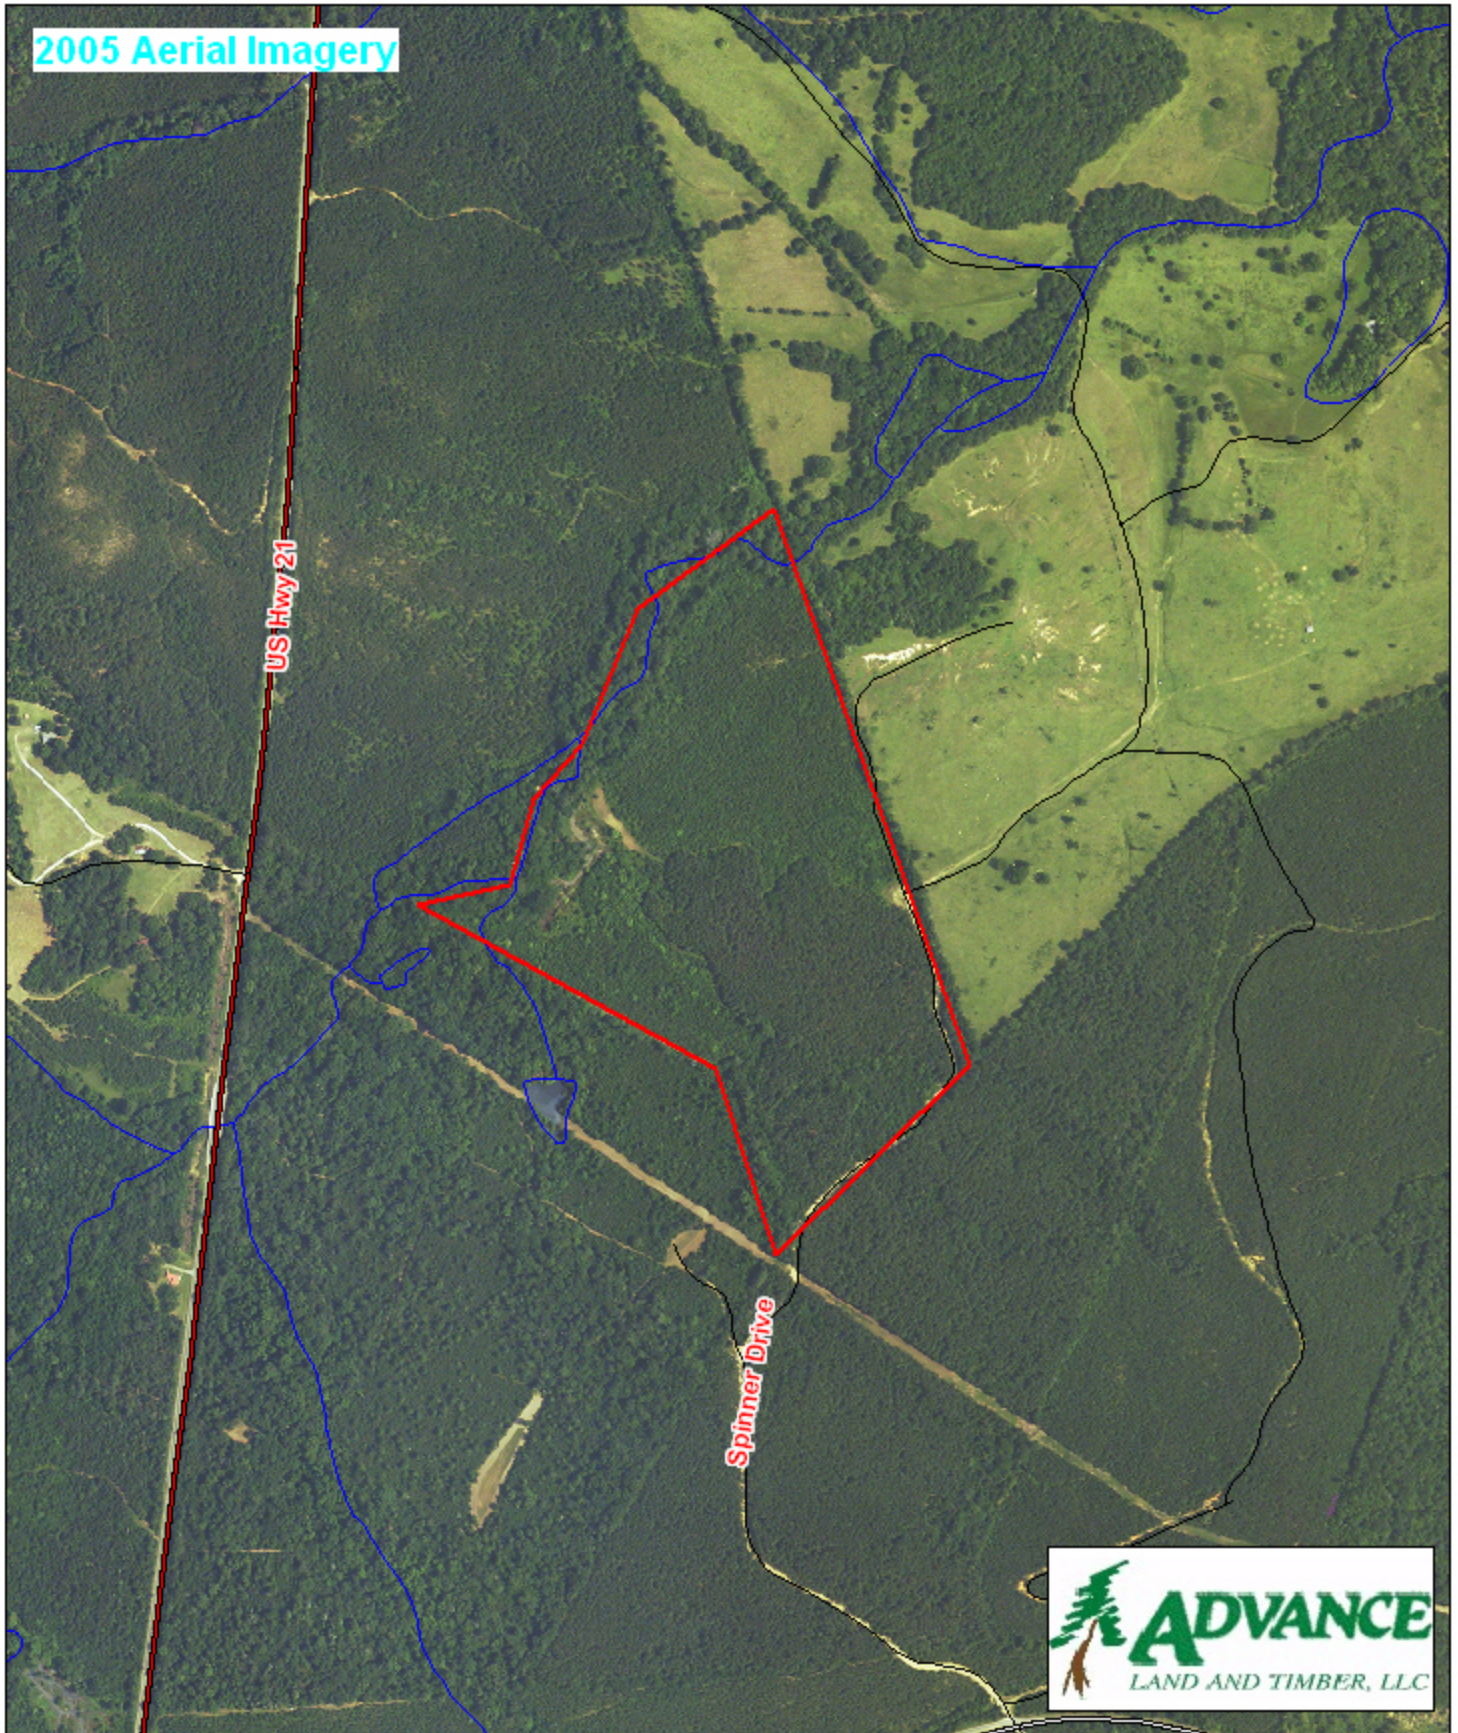

Tract A436 Fairfield County, SC

1 inch = 660 feet
50 +/- acres

2005 Aerial Imagery

The information provided on this map is believed to be accurate and is based on the best information available at this time, however, this information is in no way guaranteed.