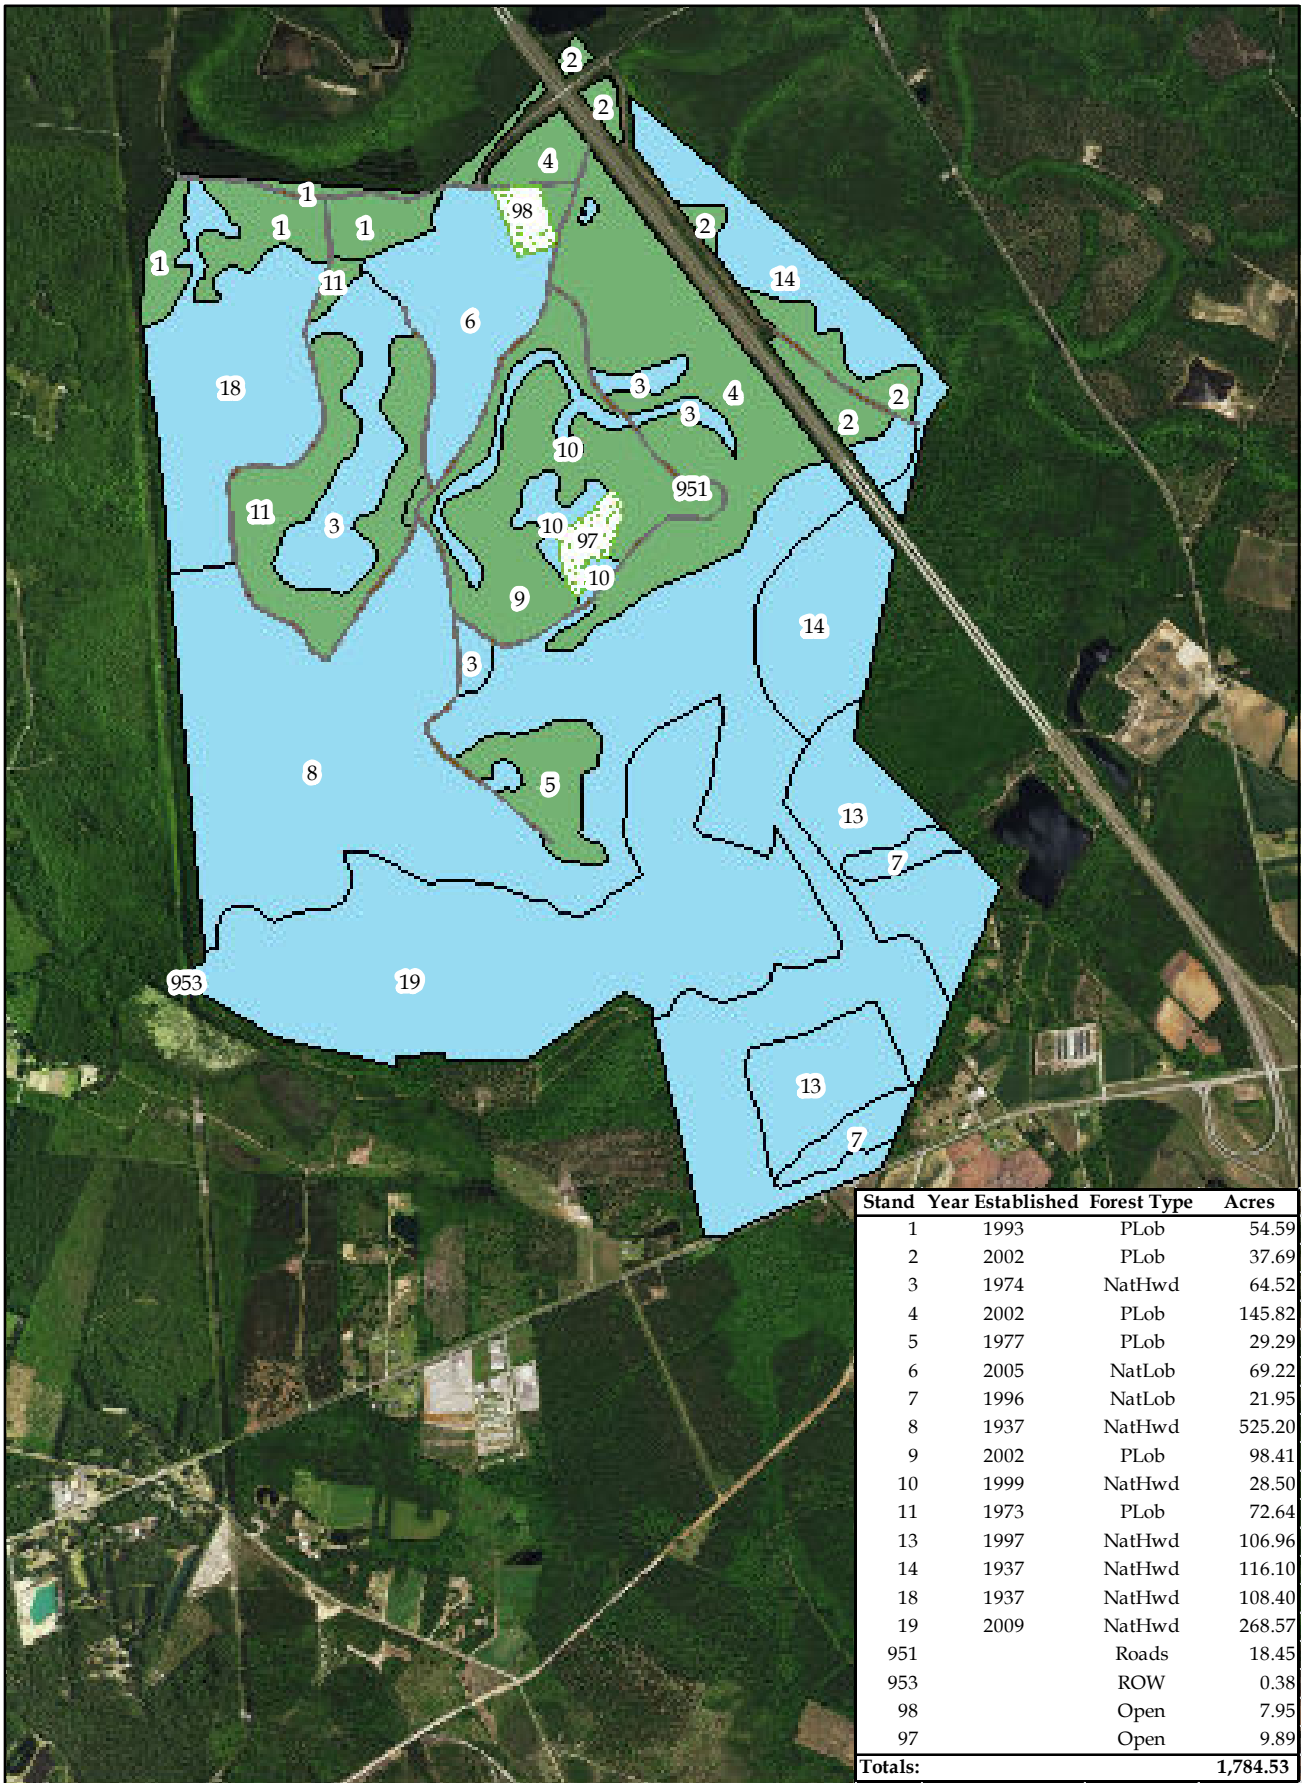

West Edge Tract

Stand	Year Established	Forest Type	Acres
1	1993	PLob	54.59
2	2002	PLob	37.69
3	1974	NatHwd	64.52
4	2002	PLob	145.82
5	1977	PLob	29.29
6	2005	NatLob	69.22
7	1996	NatLob	21.95
8	1937	NatHwd	525.20
9	2002	PLob	98.41
10	1999	NatHwd	28.50
11	1973	PLob	72.64
13	1997	NatHwd	106.96
14	1937	NatHwd	116.10
18	1937	NatHwd	108.40
19	2009	NatHwd	268.57
951		Roads	18.45
953		ROW	0.38
98		Open	7.95
97		Open	9.89
Totals:			1,784.53

0 1,500 3,000 6,000 Feet