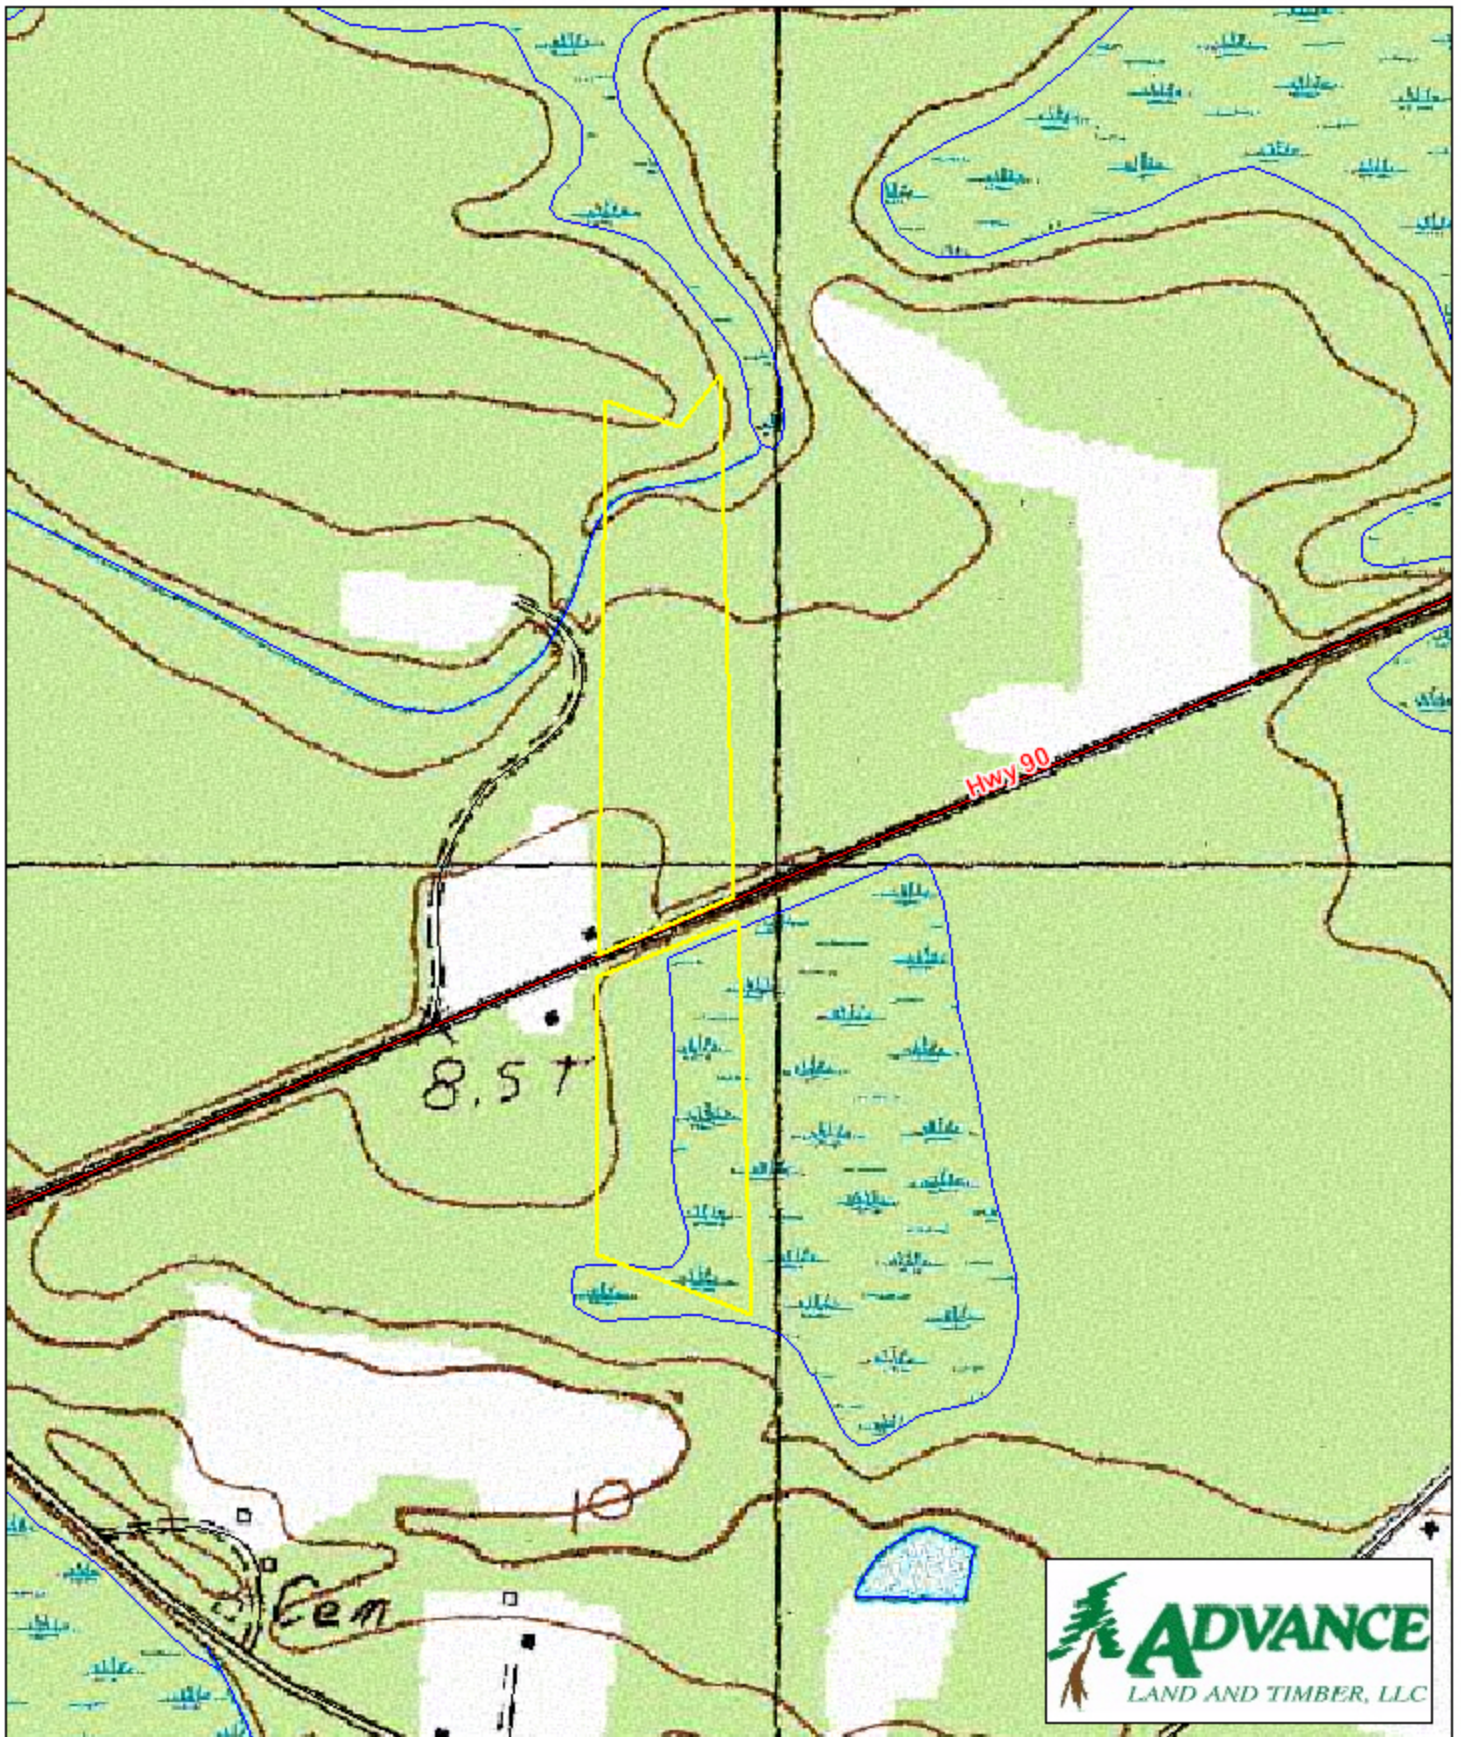

Tract BC43 - Dogwood Neck 24 Horry County, SC

1 inch = 660 feet
38.1 +/- acres

The information provided on this map is believed to be accurate and is based on the best information available at this time, however, this information is in no way guaranteed.