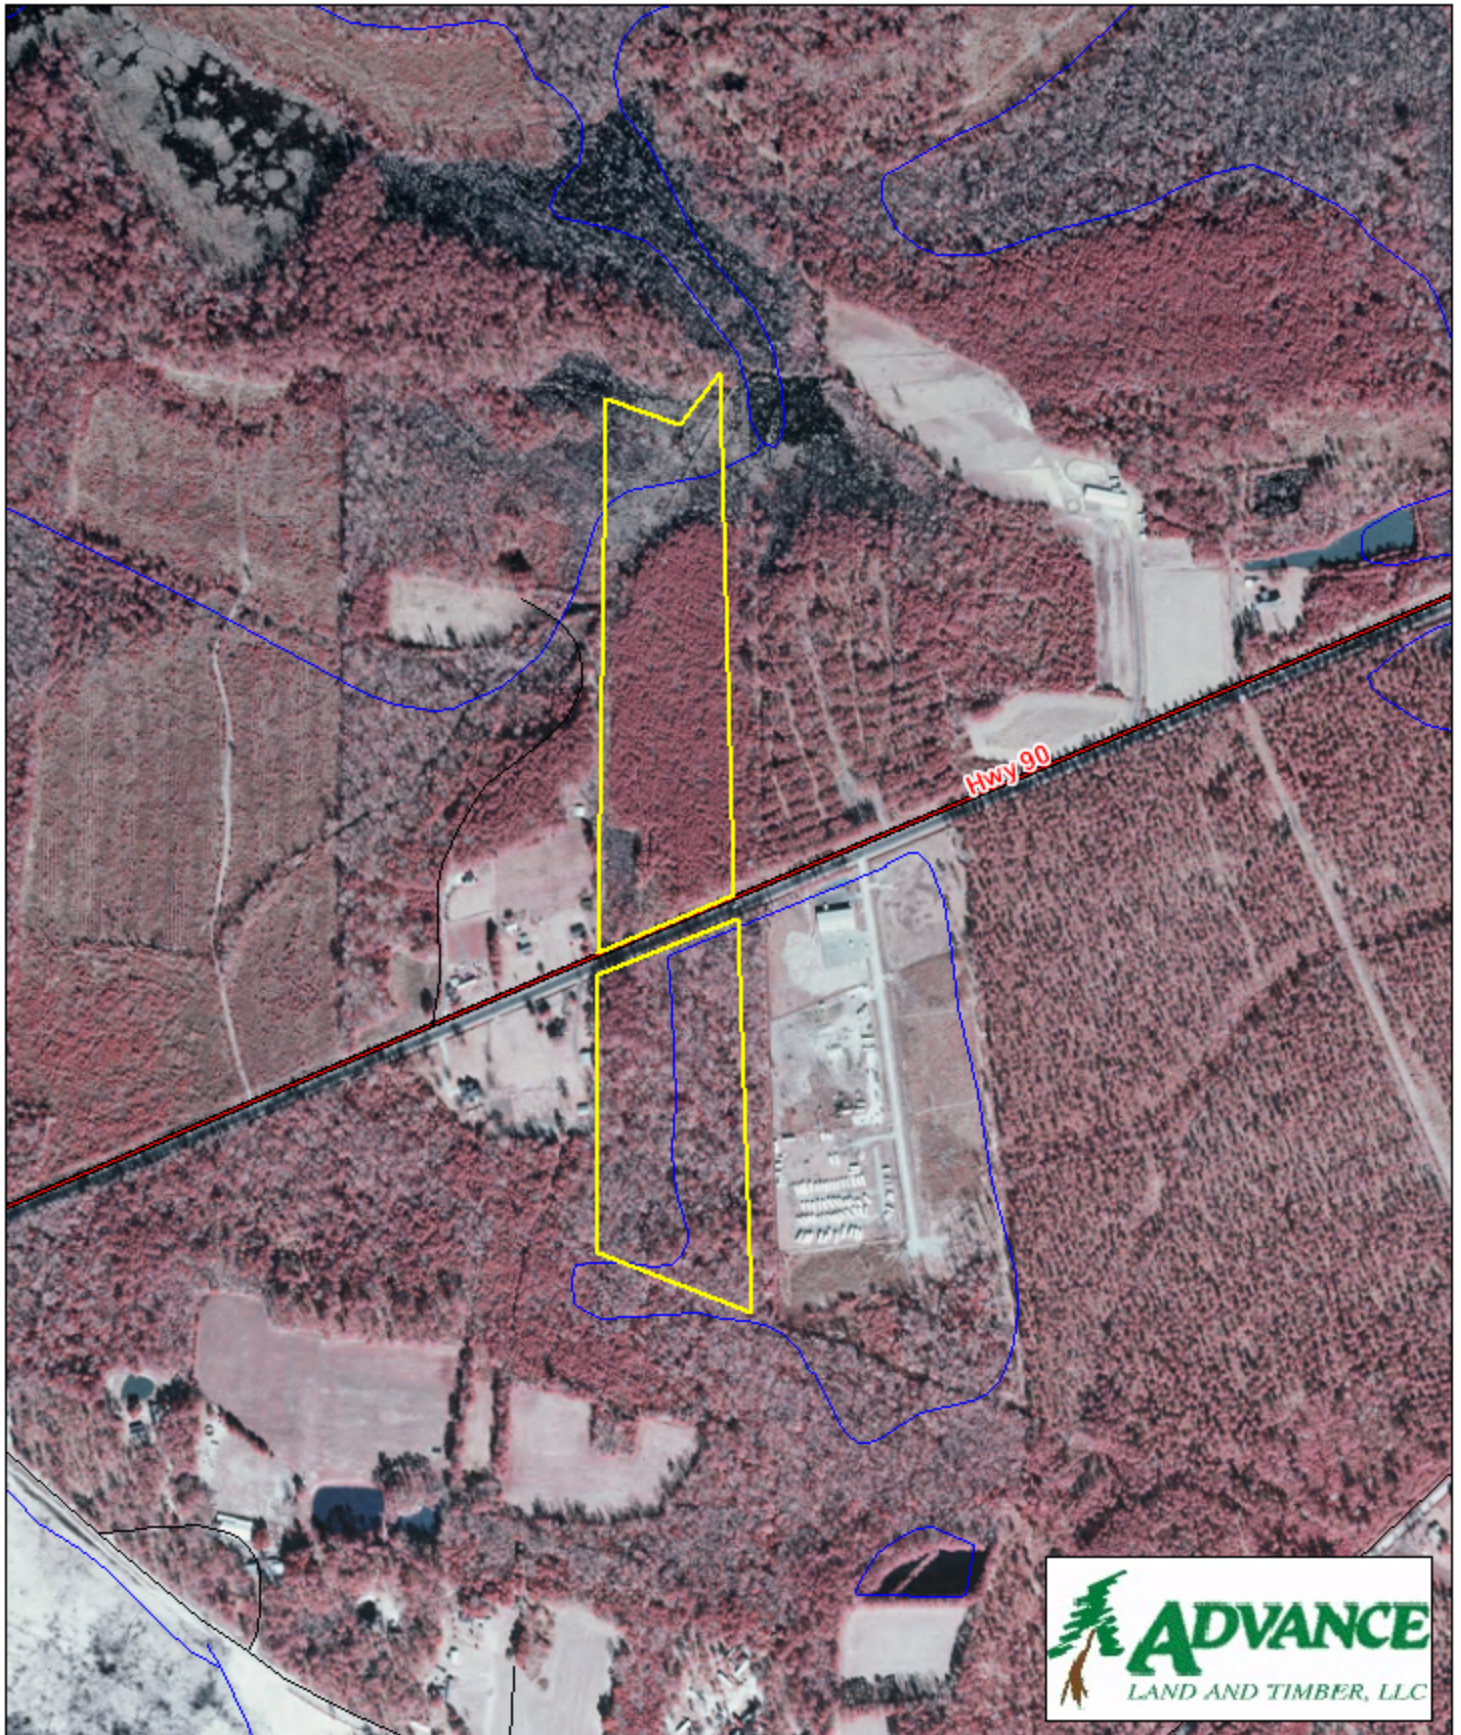

Tract BC43 - Dogwood Neck 24 Horry County, SC

1 inch = 660 feet
38.1 +/- acres

The information provided on this map is believed to be accurate and is based on the best information available at this time, however, this information is in no way guaranteed.