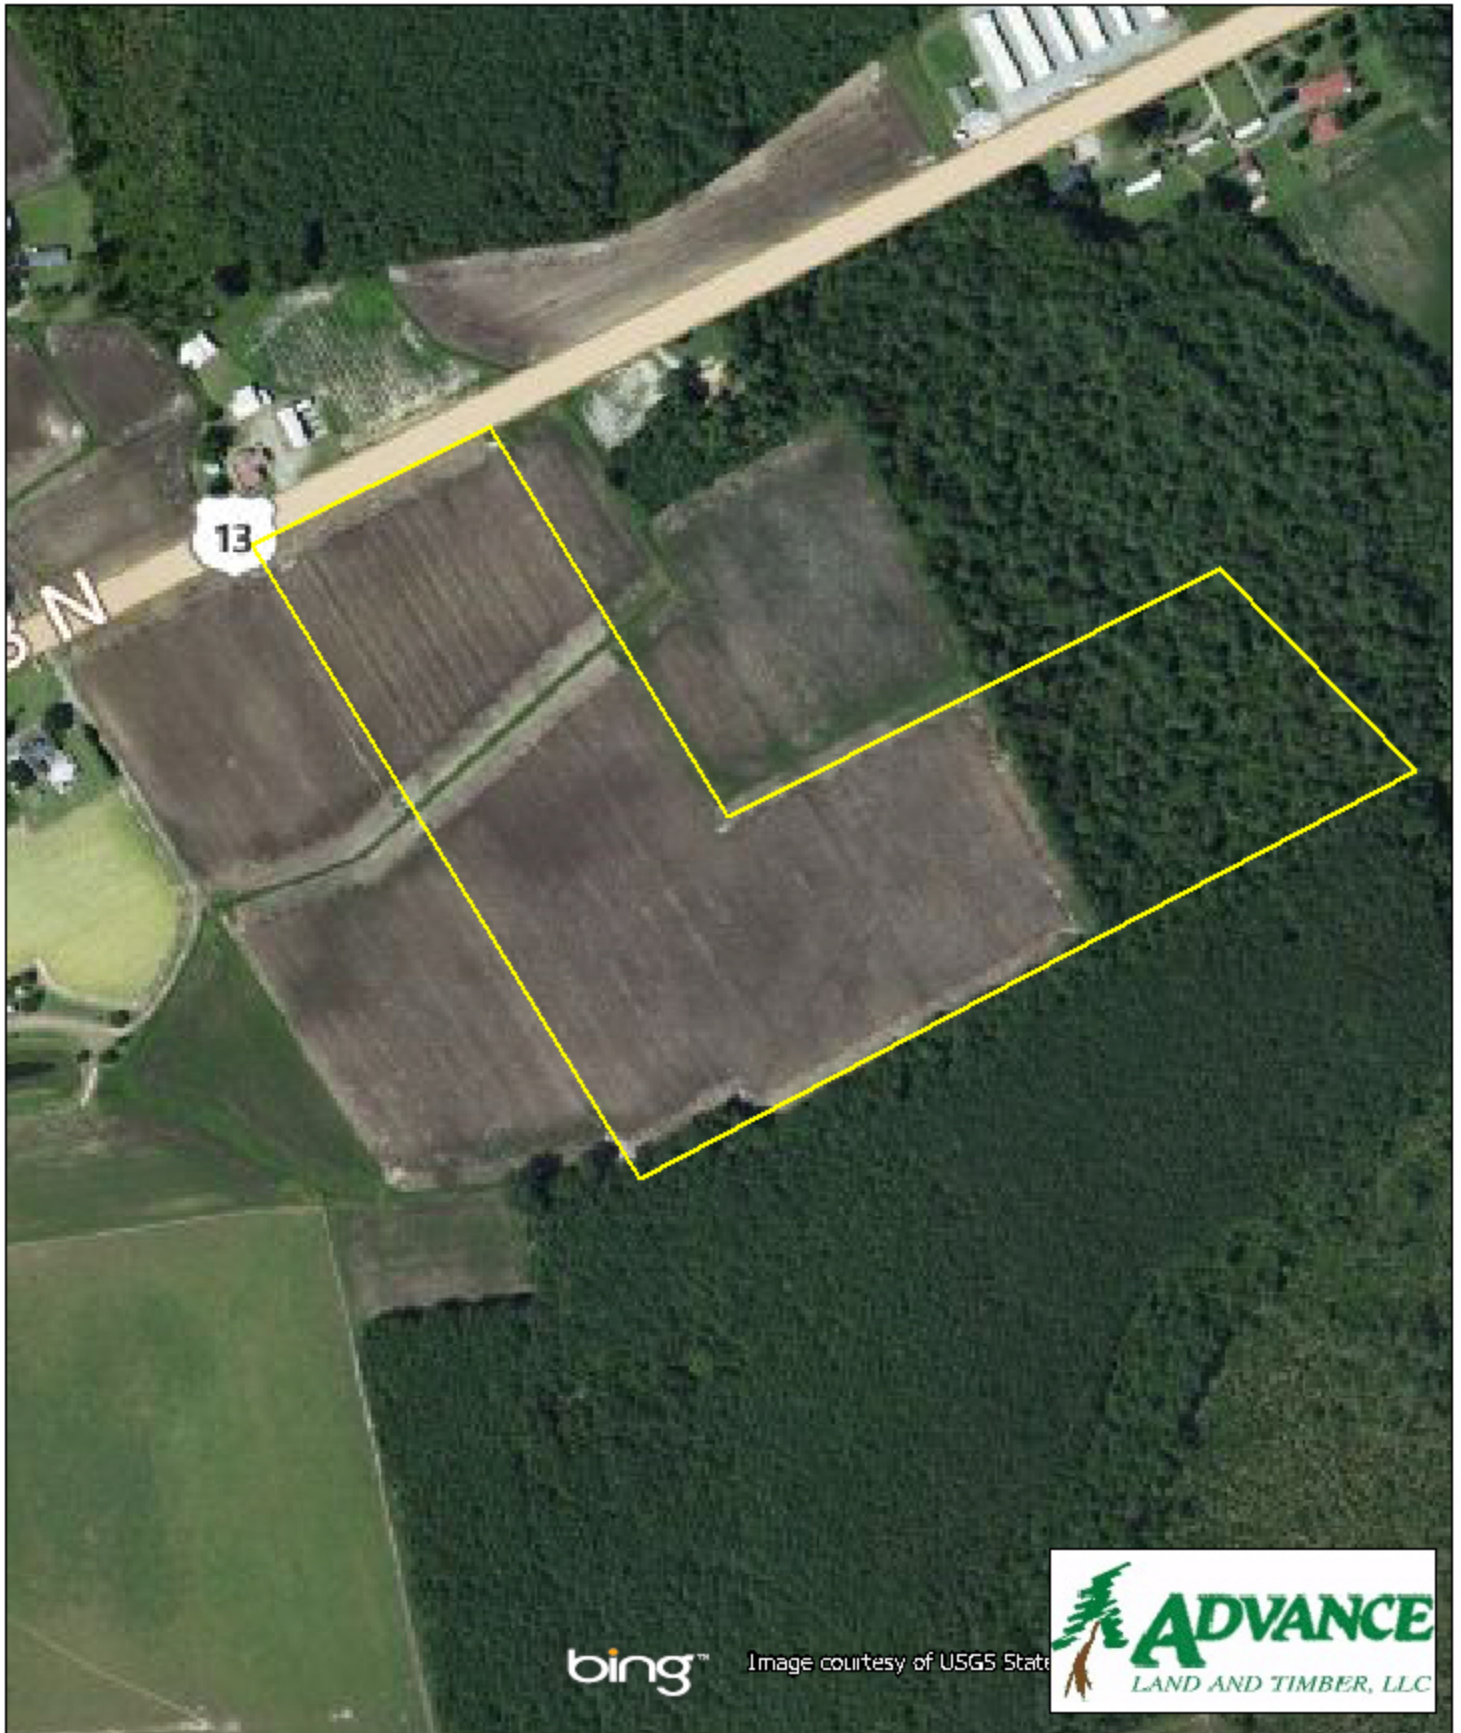

Tract W101 Wayne County, NC

1 inch = 330 feet
23.68 +/- acres

The information provided on this map is believed to be accurate and is based on the best information available at this time, however, this information is in no way guaranteed.