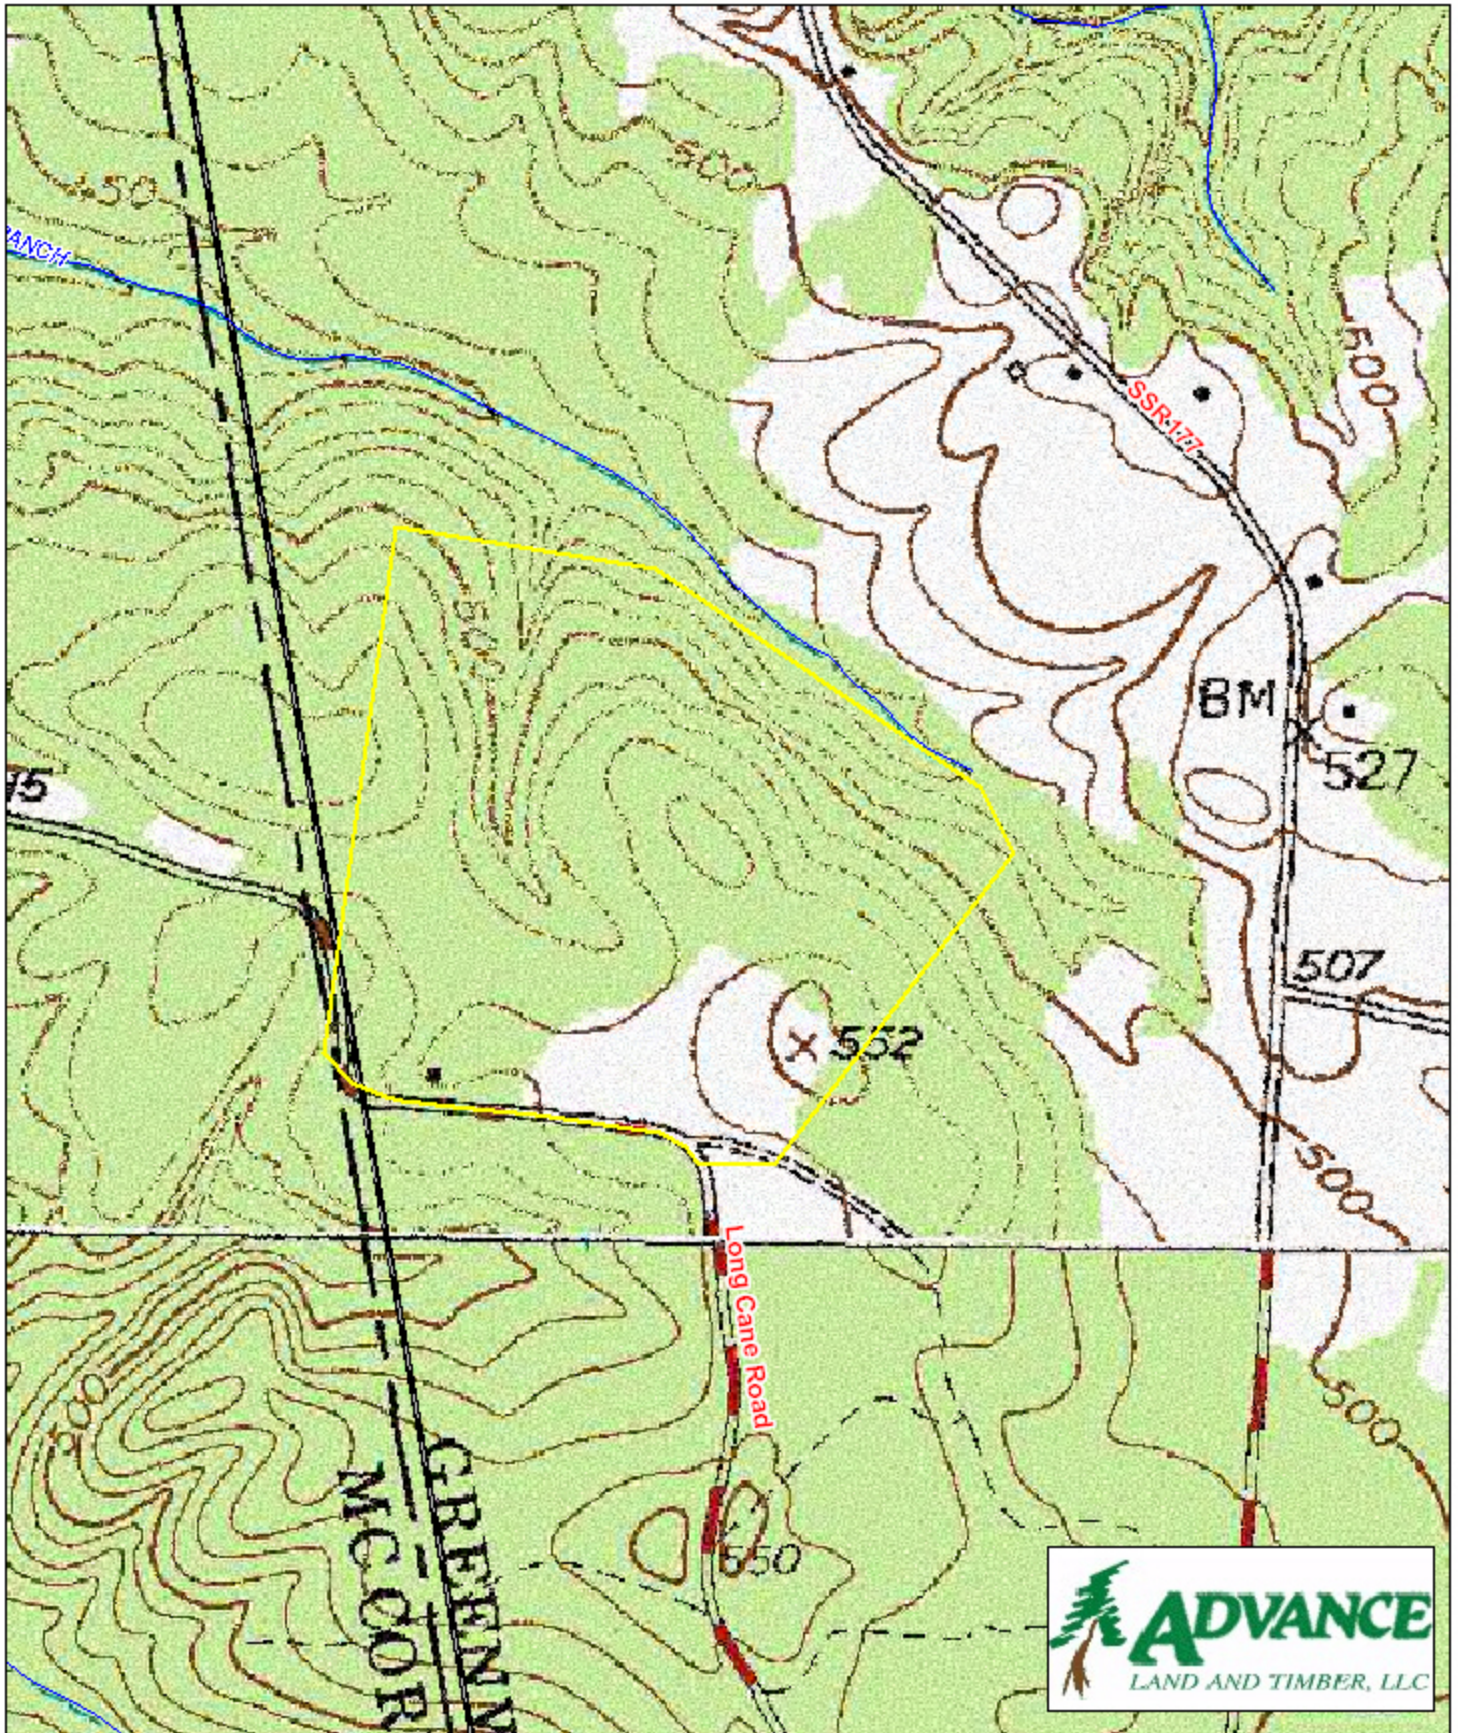

Grier Estate Tract Greenwood County, SC

1 inch = 660 feet
80.36 +/- acres
(includes 6 acres in
McCormick CO)

The information provided on this map is believed to be accurate and is based on the best information available at this time, however, this information is in no way guaranteed.