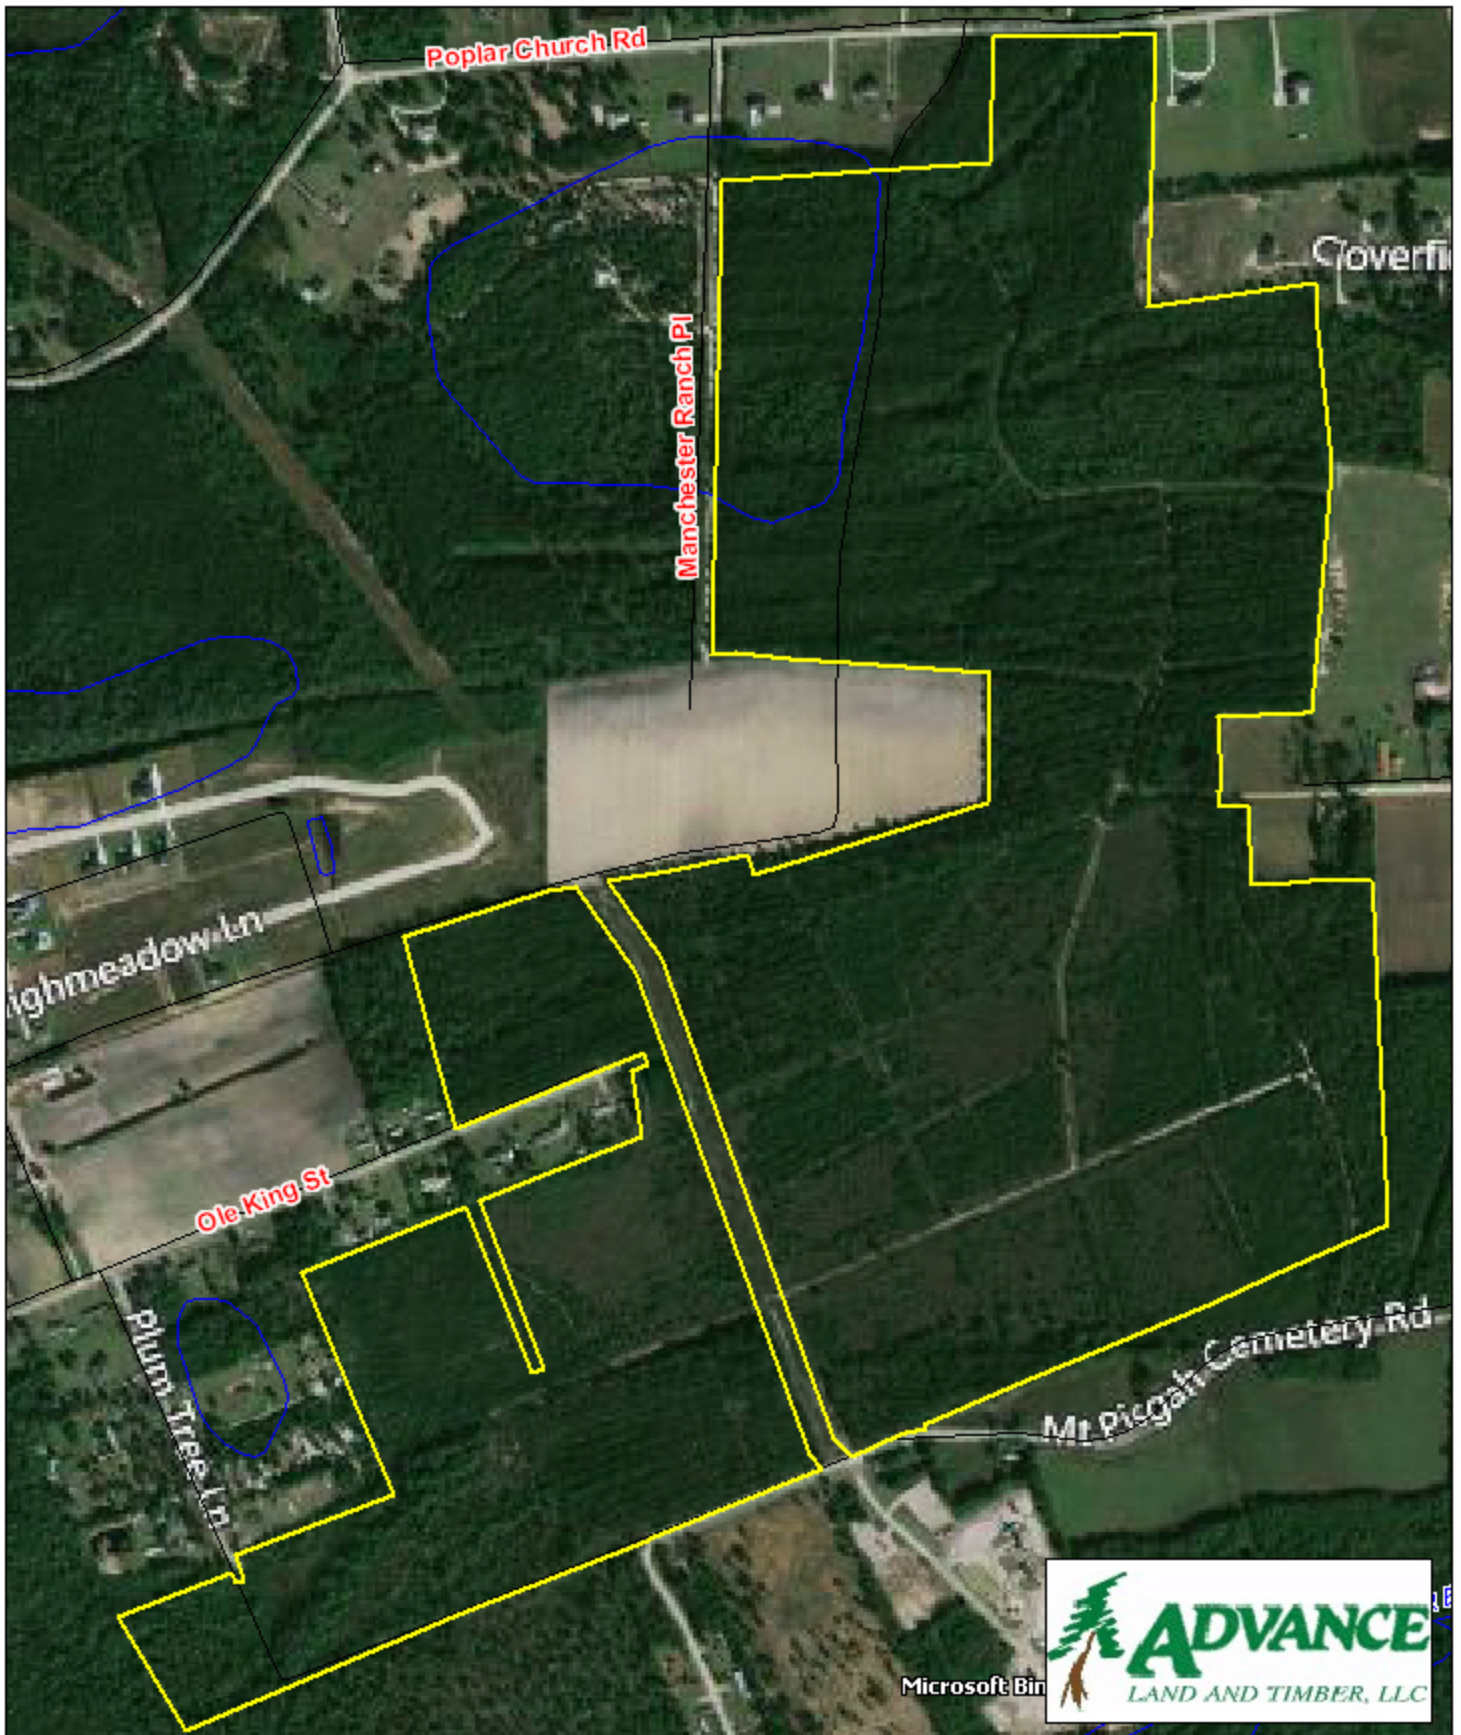

# Tract BC25 - Conway 12 Horry County, SC

1 inch = 660 feet  
282.49 +/- acres

Microsoft Bin

The information provided on this map is believed to be accurate and is based on the best information available at this time, however, this information is in no way guaranteed.