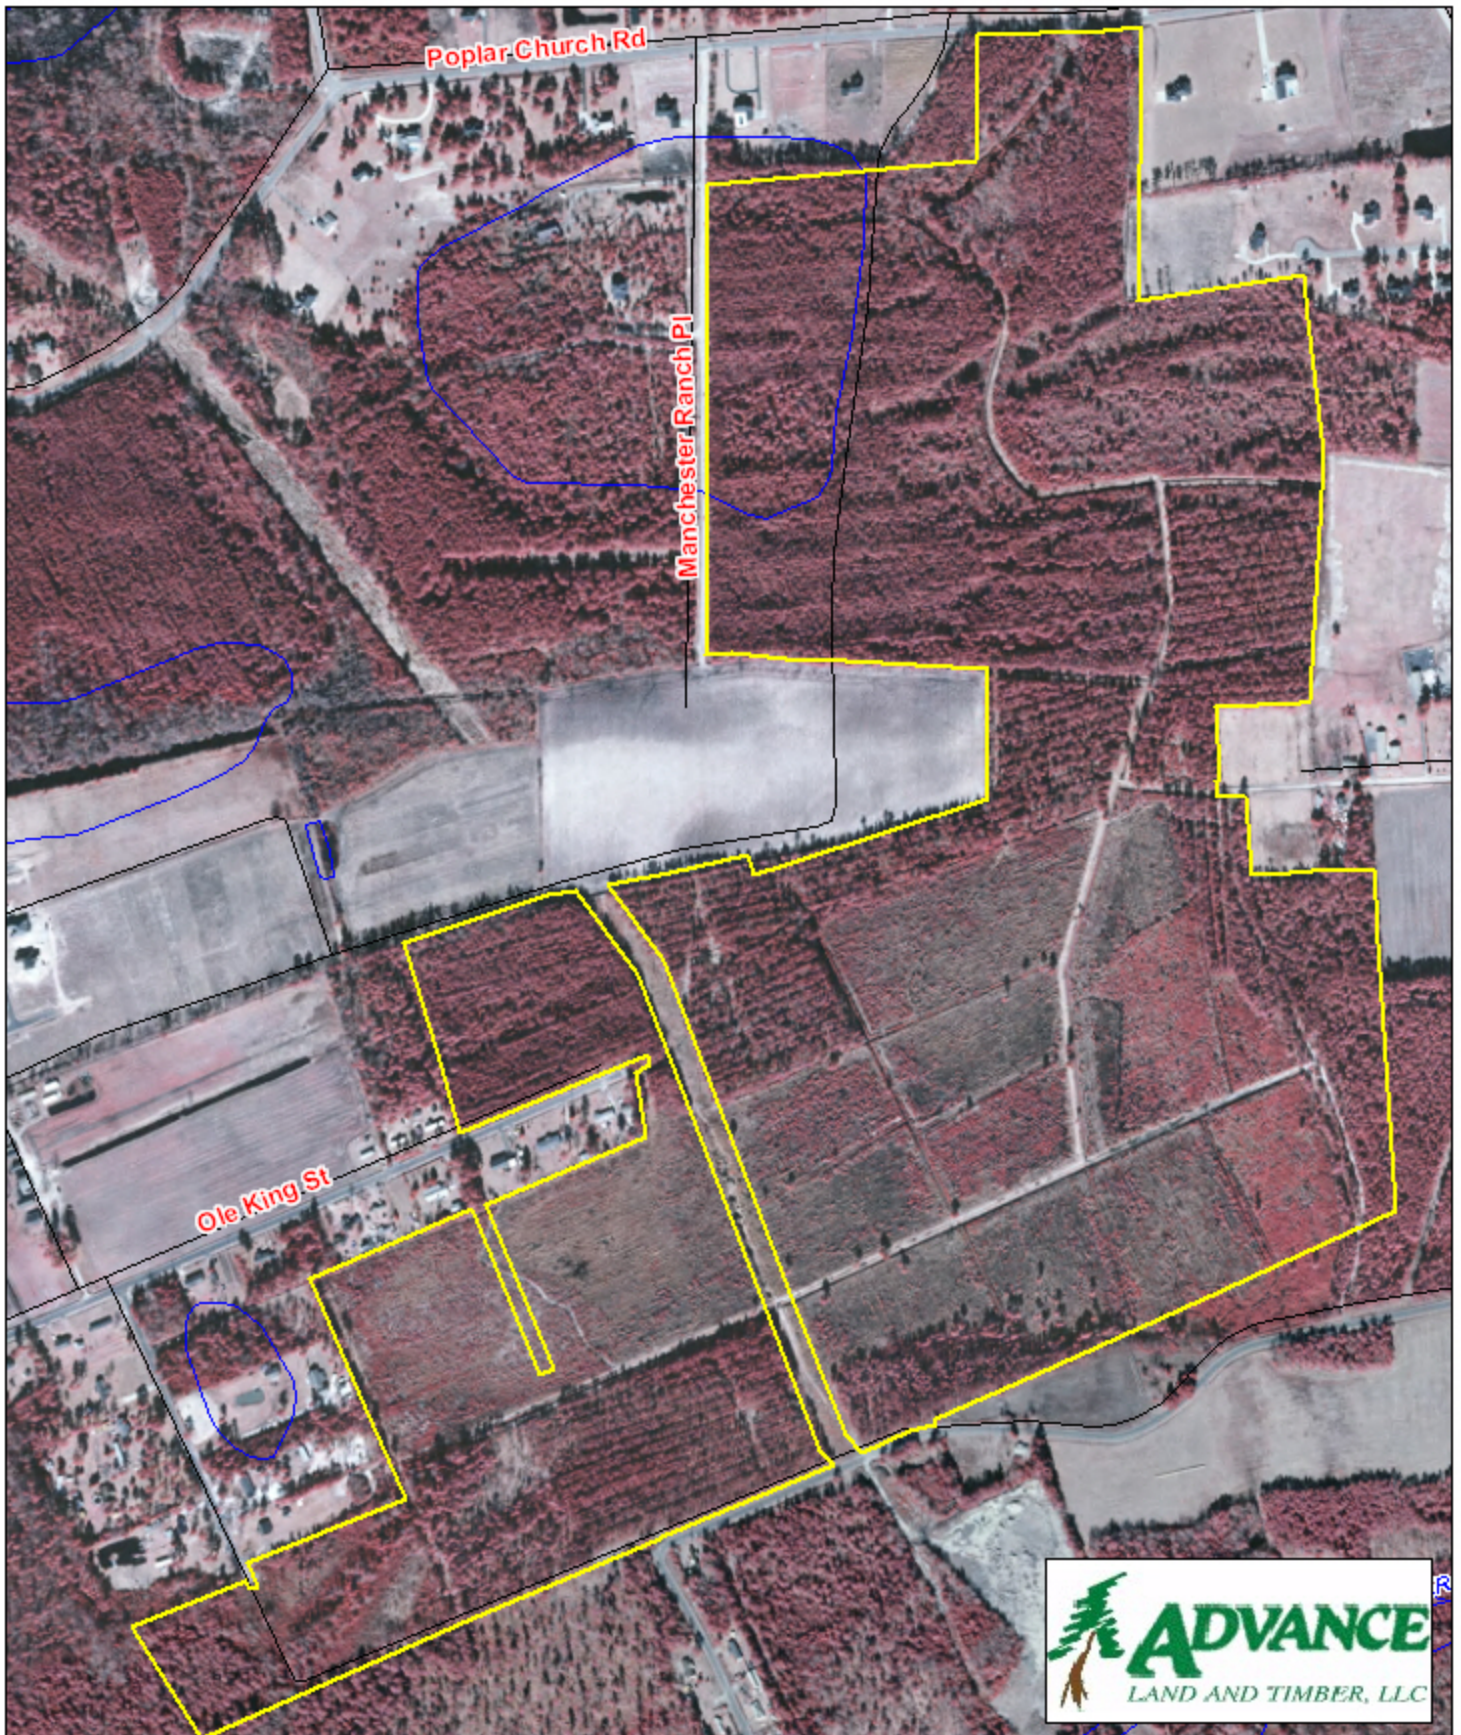

# Tract BC25 - Conway 12

## Horry County, SC

1 inch = 660 feet  
282.49 +/- acres

The information provided on this map is believed to be accurate and is based on the best information available at this time, however, this information is in no way guaranteed.