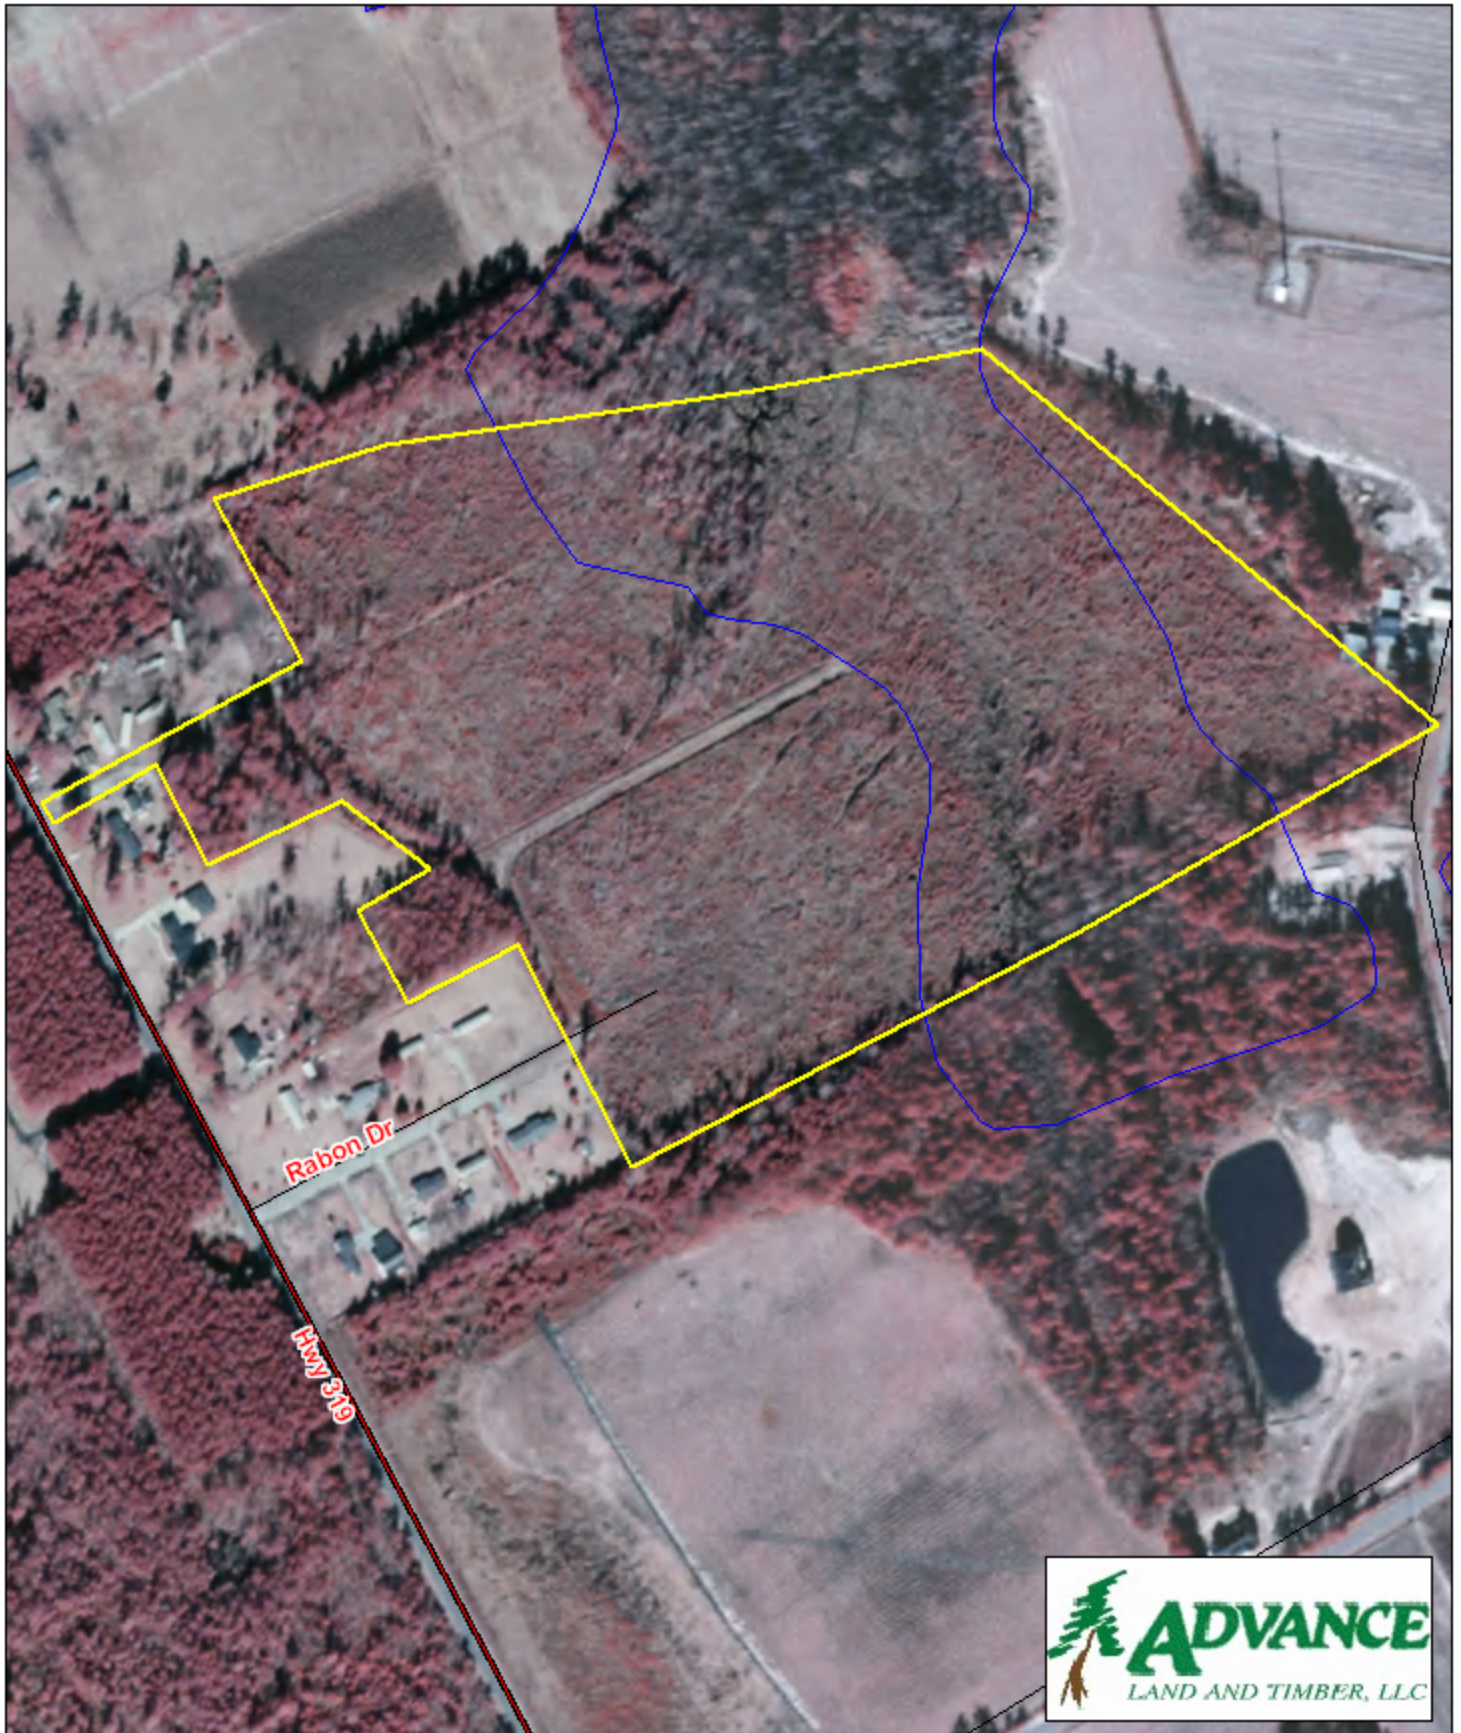

Tract BC23 - Conway 12 Horry County, SC

1 inch = 330 feet
38.4 +/- acres

The information provided on this map is believed to be accurate and is based on the best information available at this time, however, this information is in no way guaranteed.