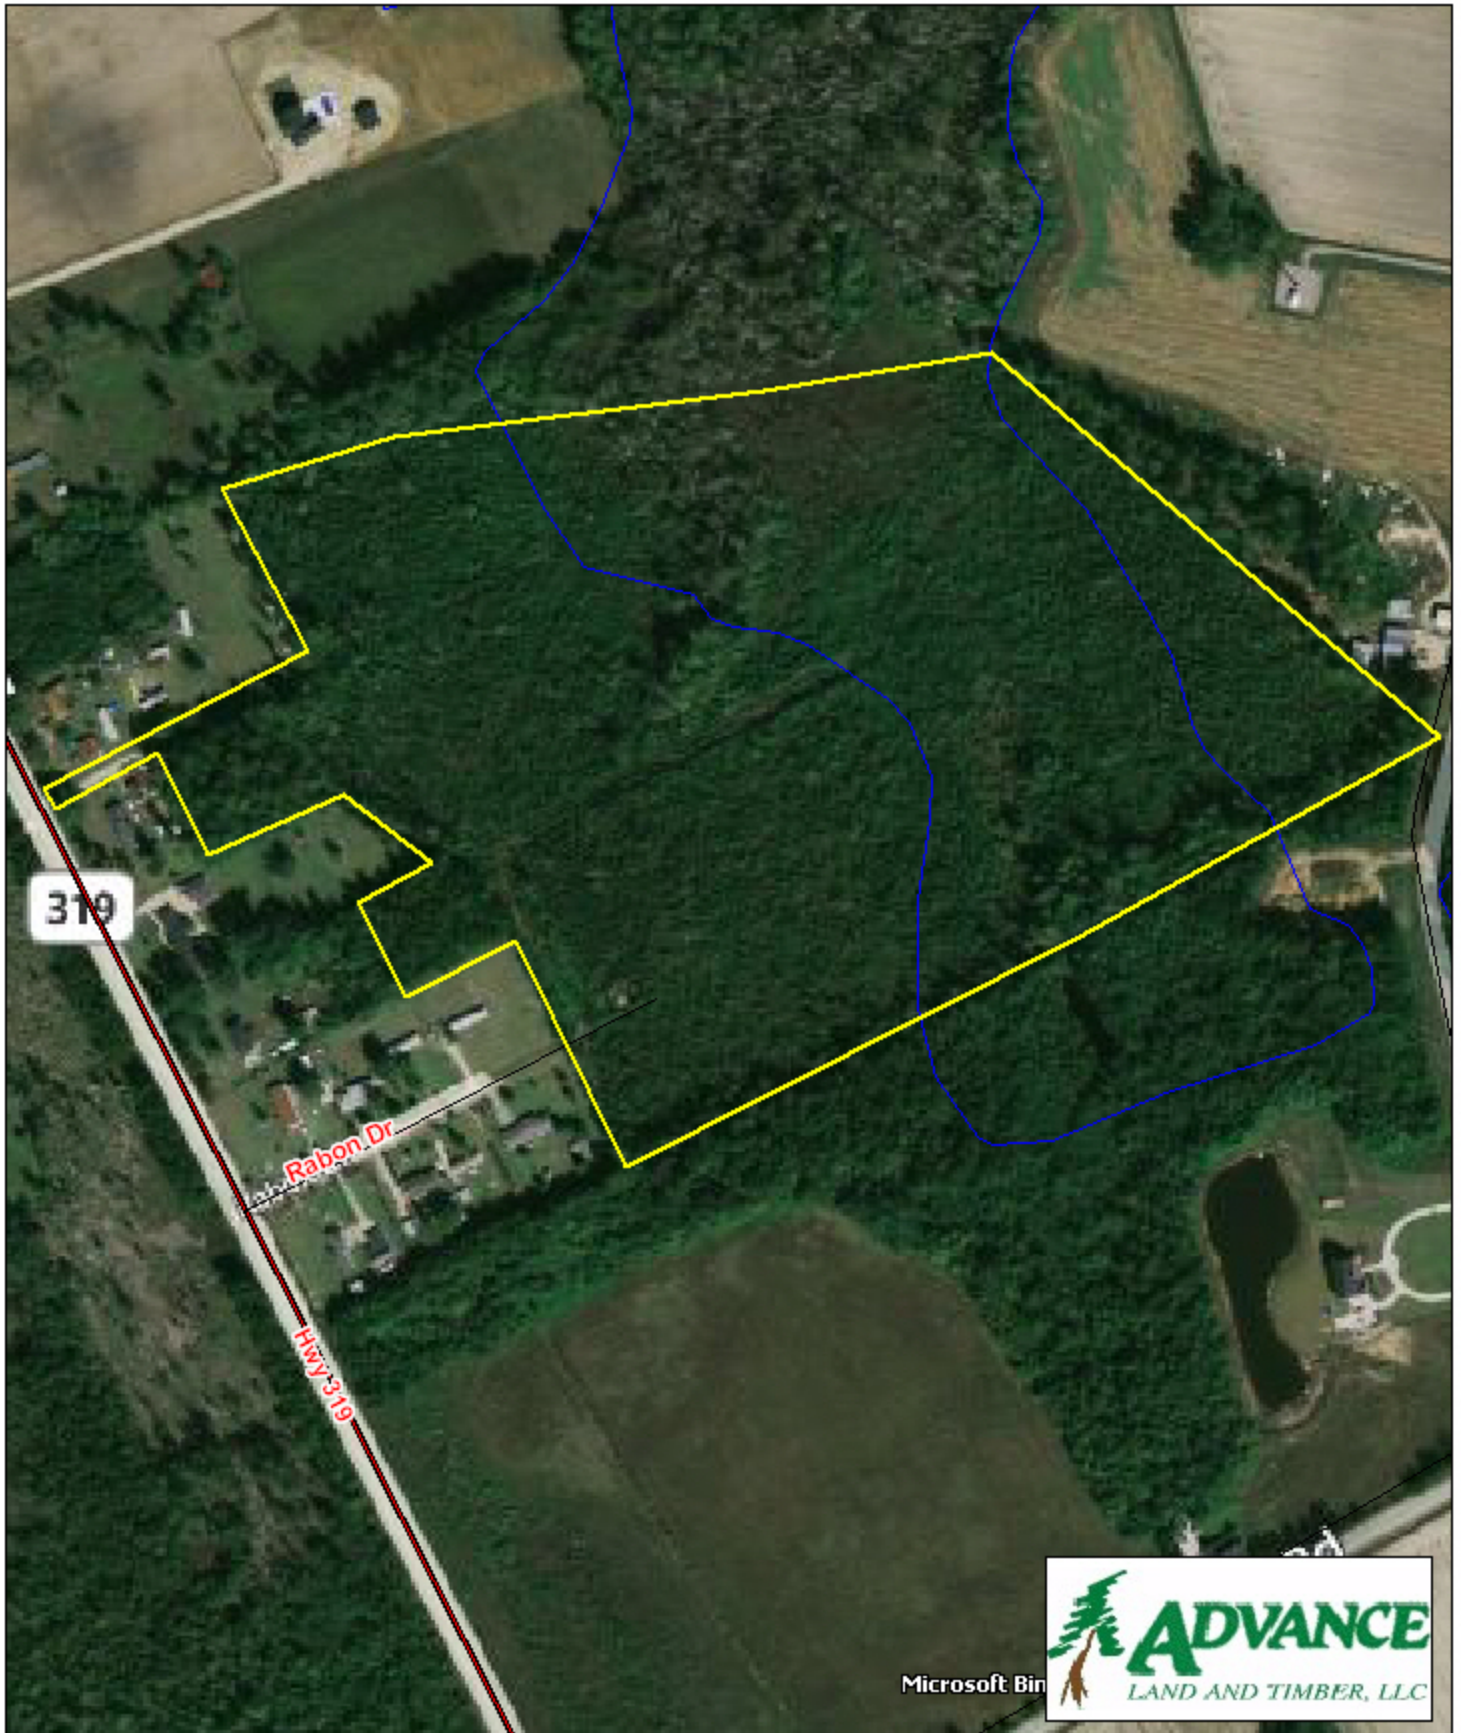

Tract BC23 - Conway 12 Horry County, SC

1 inch = 330 feet
38.4 +/- acres

The information provided on this map is believed to be accurate and is based on the best information available at this time, however, this information is in no way guaranteed.