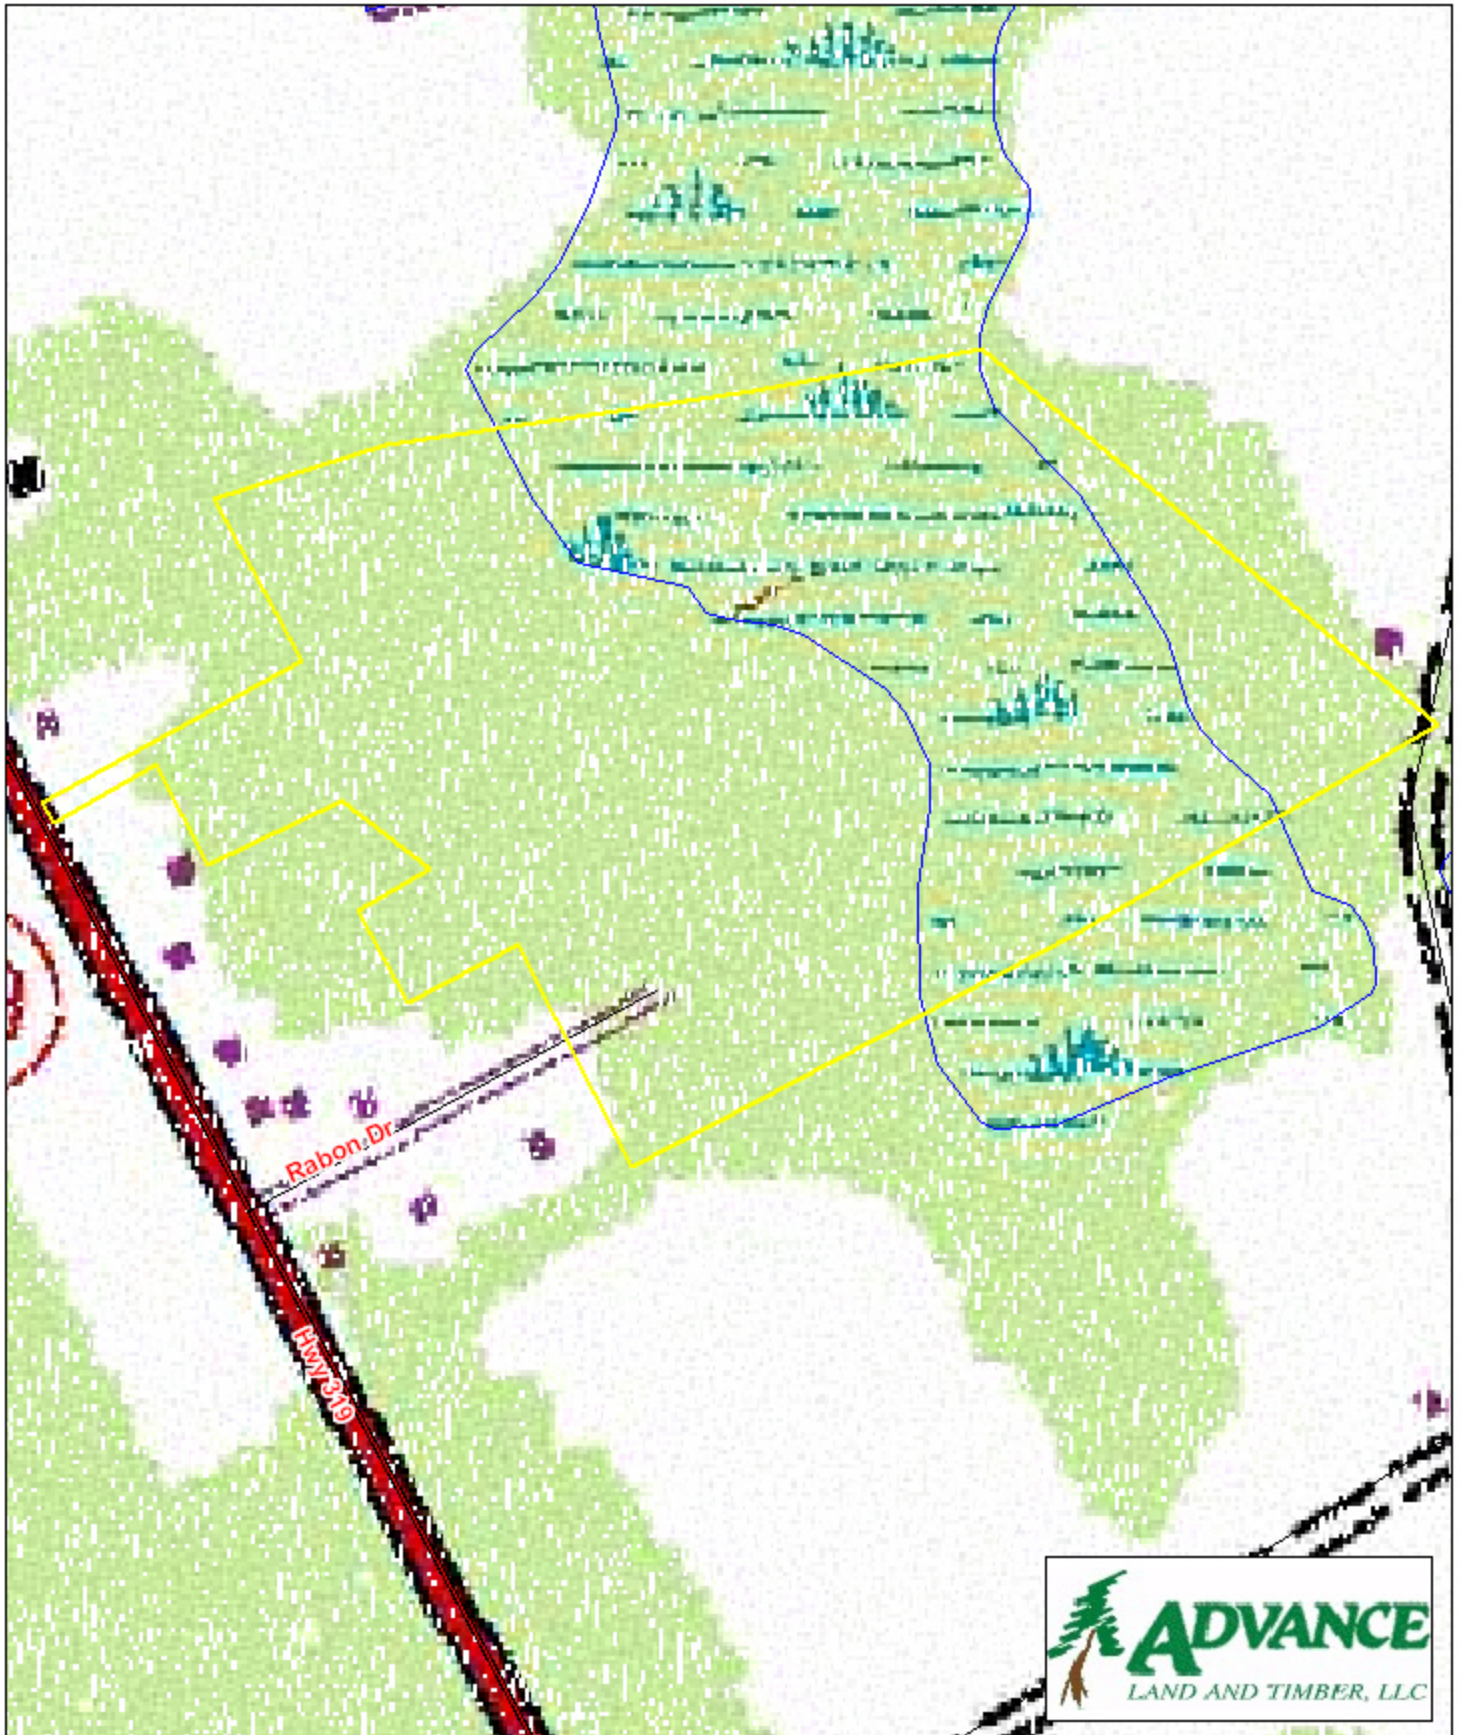

# Tract BC23 - Conway 12 Horry County, SC

1 inch = 330 feet  
38.4 +/- acres

The information provided on this map is believed to be accurate and is based on the best information available at this time, however, this information is in no way guaranteed.

[www.advancelandandtimber.com](http://www.advancelandandtimber.com)  
1-800-860-9909