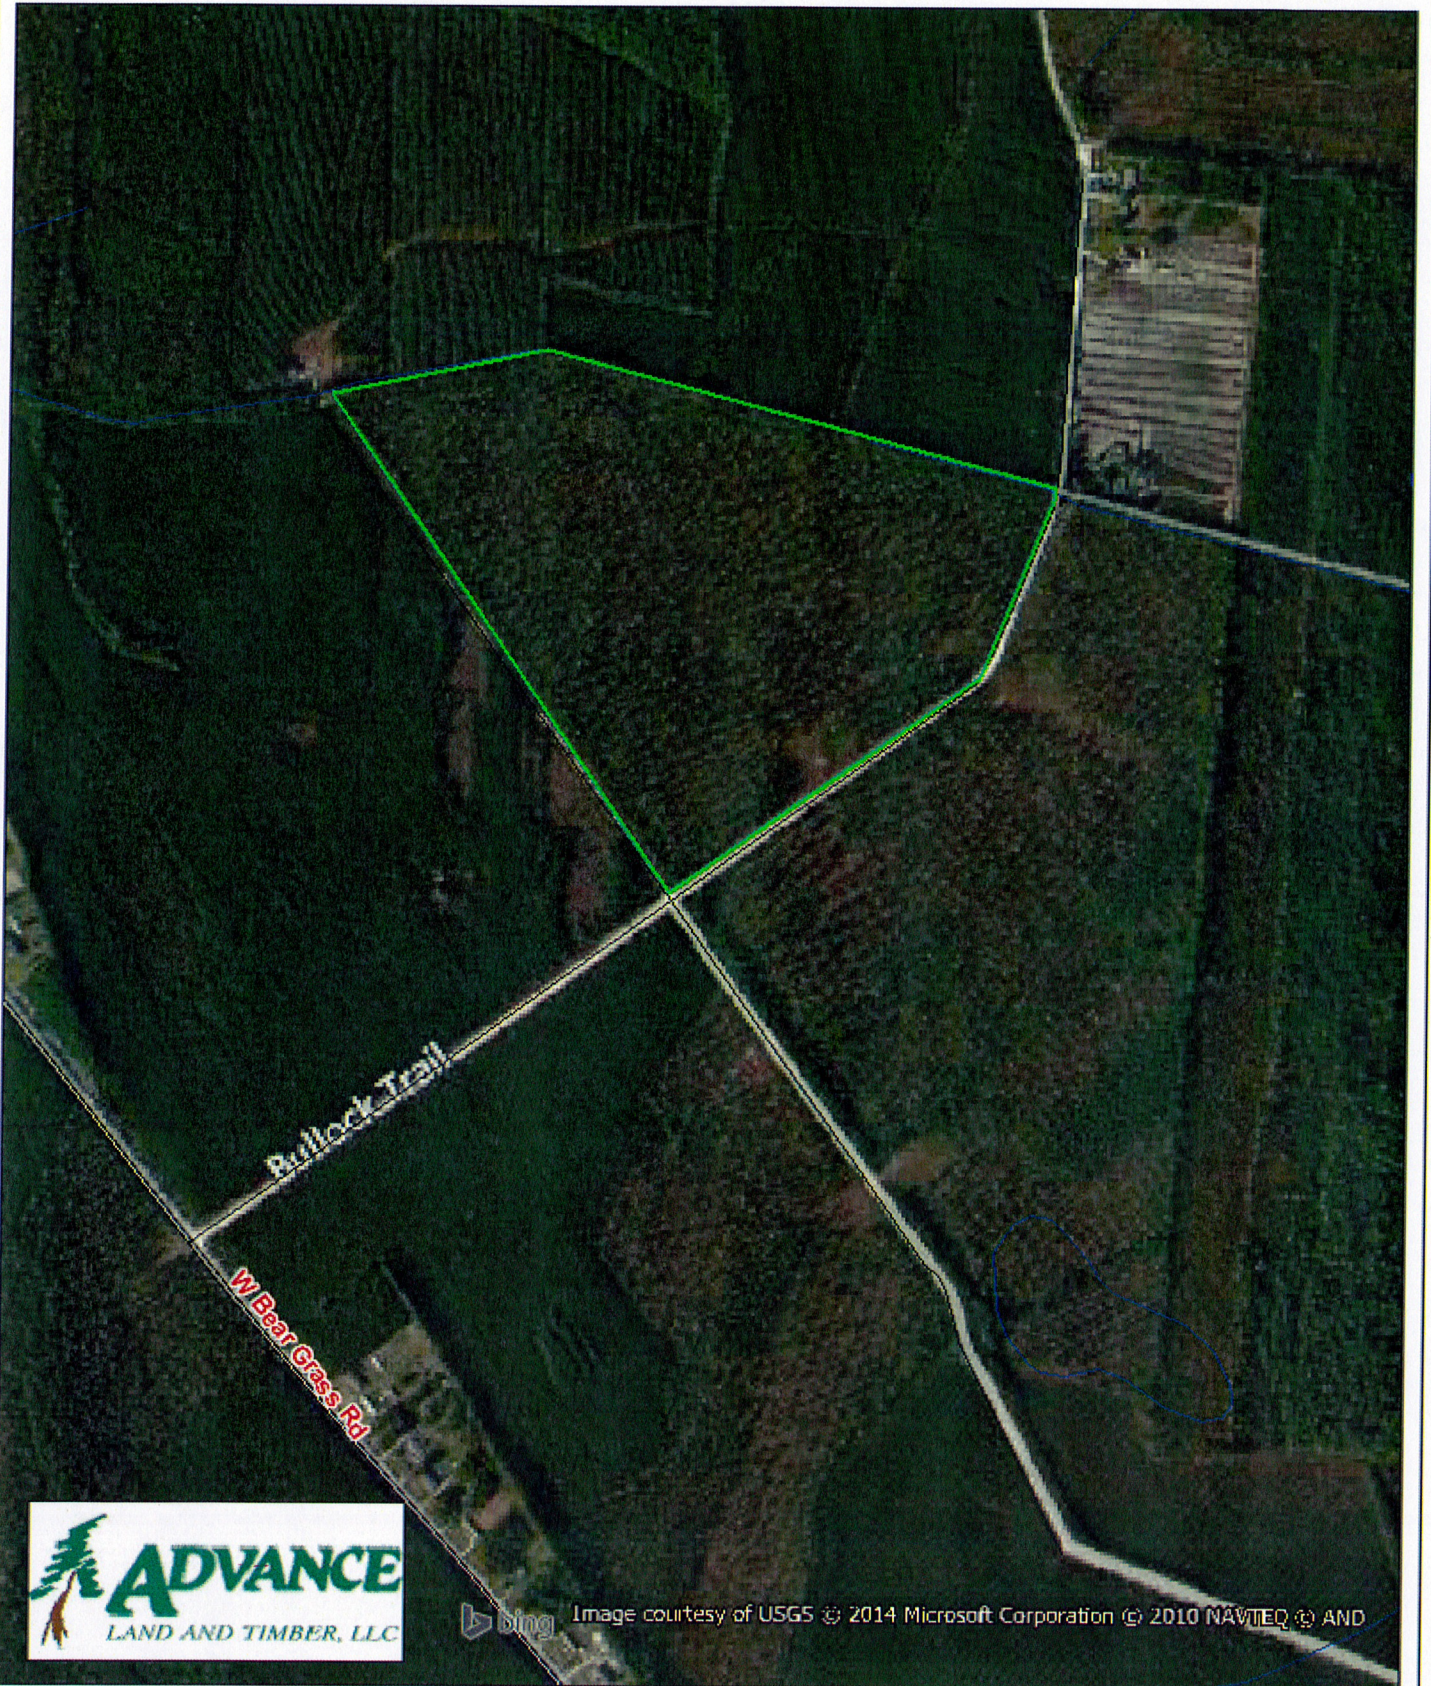

# Carolina Station - Parcel G Horry County, SC

1 inch = 660 feet  
63.02 +/- acres

Image courtesy of USGS © 2014 Microsoft Corporation © 2010 NAVTEQ © AND

The information provided on this map is believed to be accurate and is based on the best information available at this time, however, this information is in no way guaranteed.