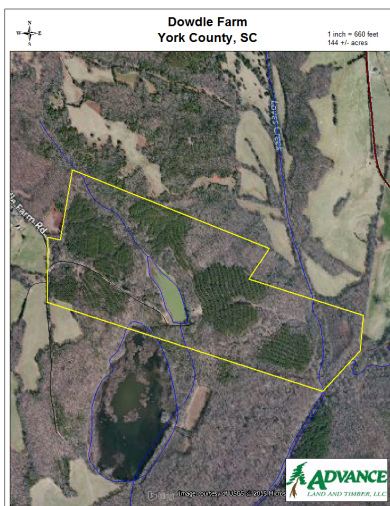

150 Acres - York County, South Carolina

Tract A839 (SOLD)

Acreage

150 +/- Acres

General Description

If you are looking for a new recreational tract, this one is for you! 150 +/- acres of pine plantation and hardwoods. Comes with a stocked 4 acre pond loaded with fish and a nice 3 bedroom cabin looking over the water. The property is crawling with big deer, turkeys and ducks. This tract is one of a kind!

Location / Directions:

From York take Hwy 49 West to Hwy 97. Take a right on Hwy 97. It will dead end to Hwy 345. Take a left and go approximately 3/4ths of a mile. Take a left on Dowdle Farm Rd. which will lead you into the tract. Look for Advance Land and Timber signs for access.

Agent:

Carwin Owens
434-841-0784

Aerial Map