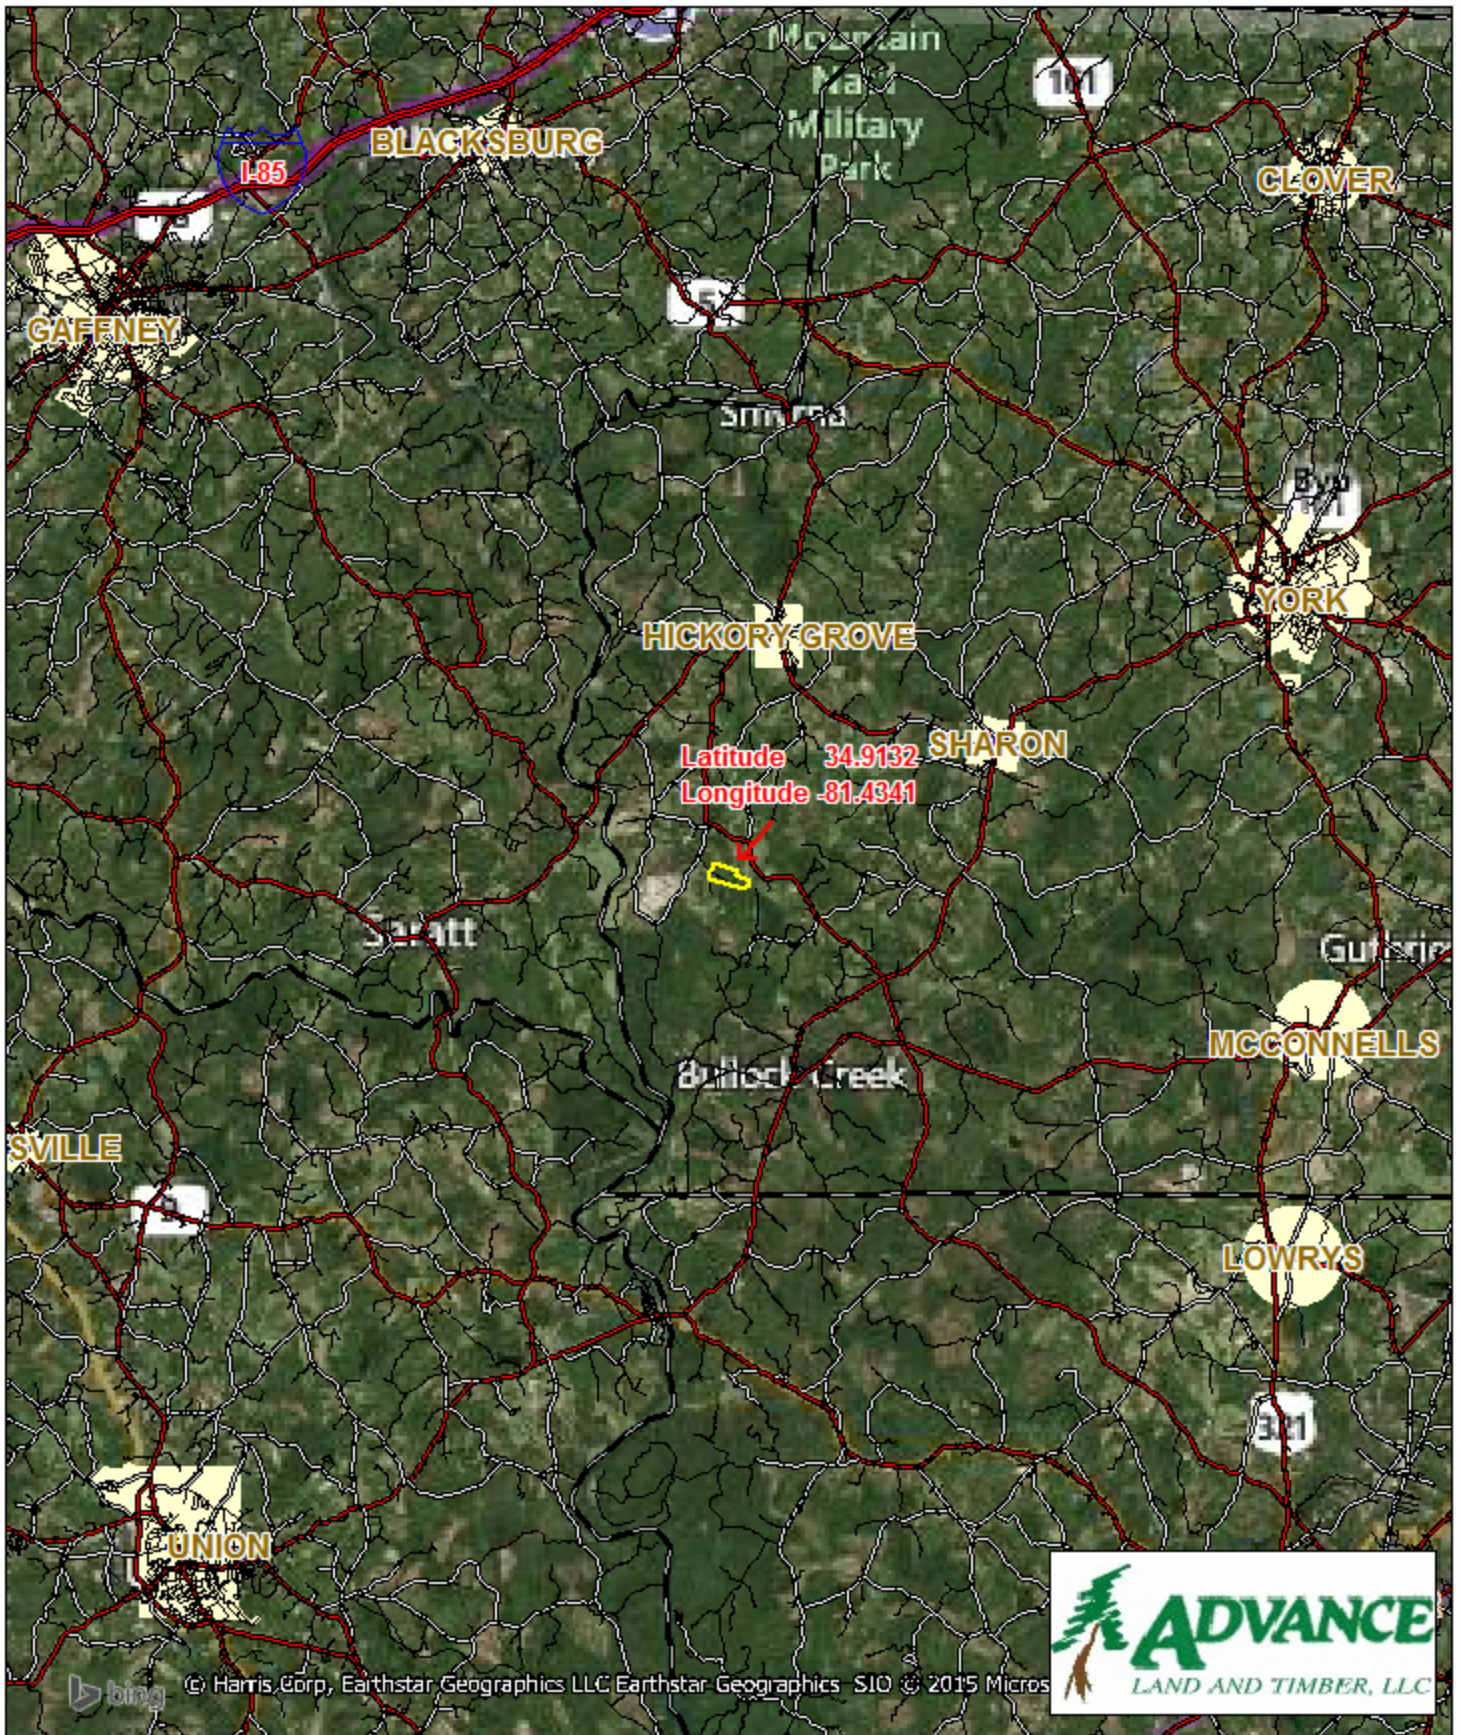

Dowdle Farm York County, SC

1 inch = 20,000 feet
144 +/- acres

The information provided on this map is believed to be accurate and is based on the best information available at this time, however, this information is in no way guaranteed.