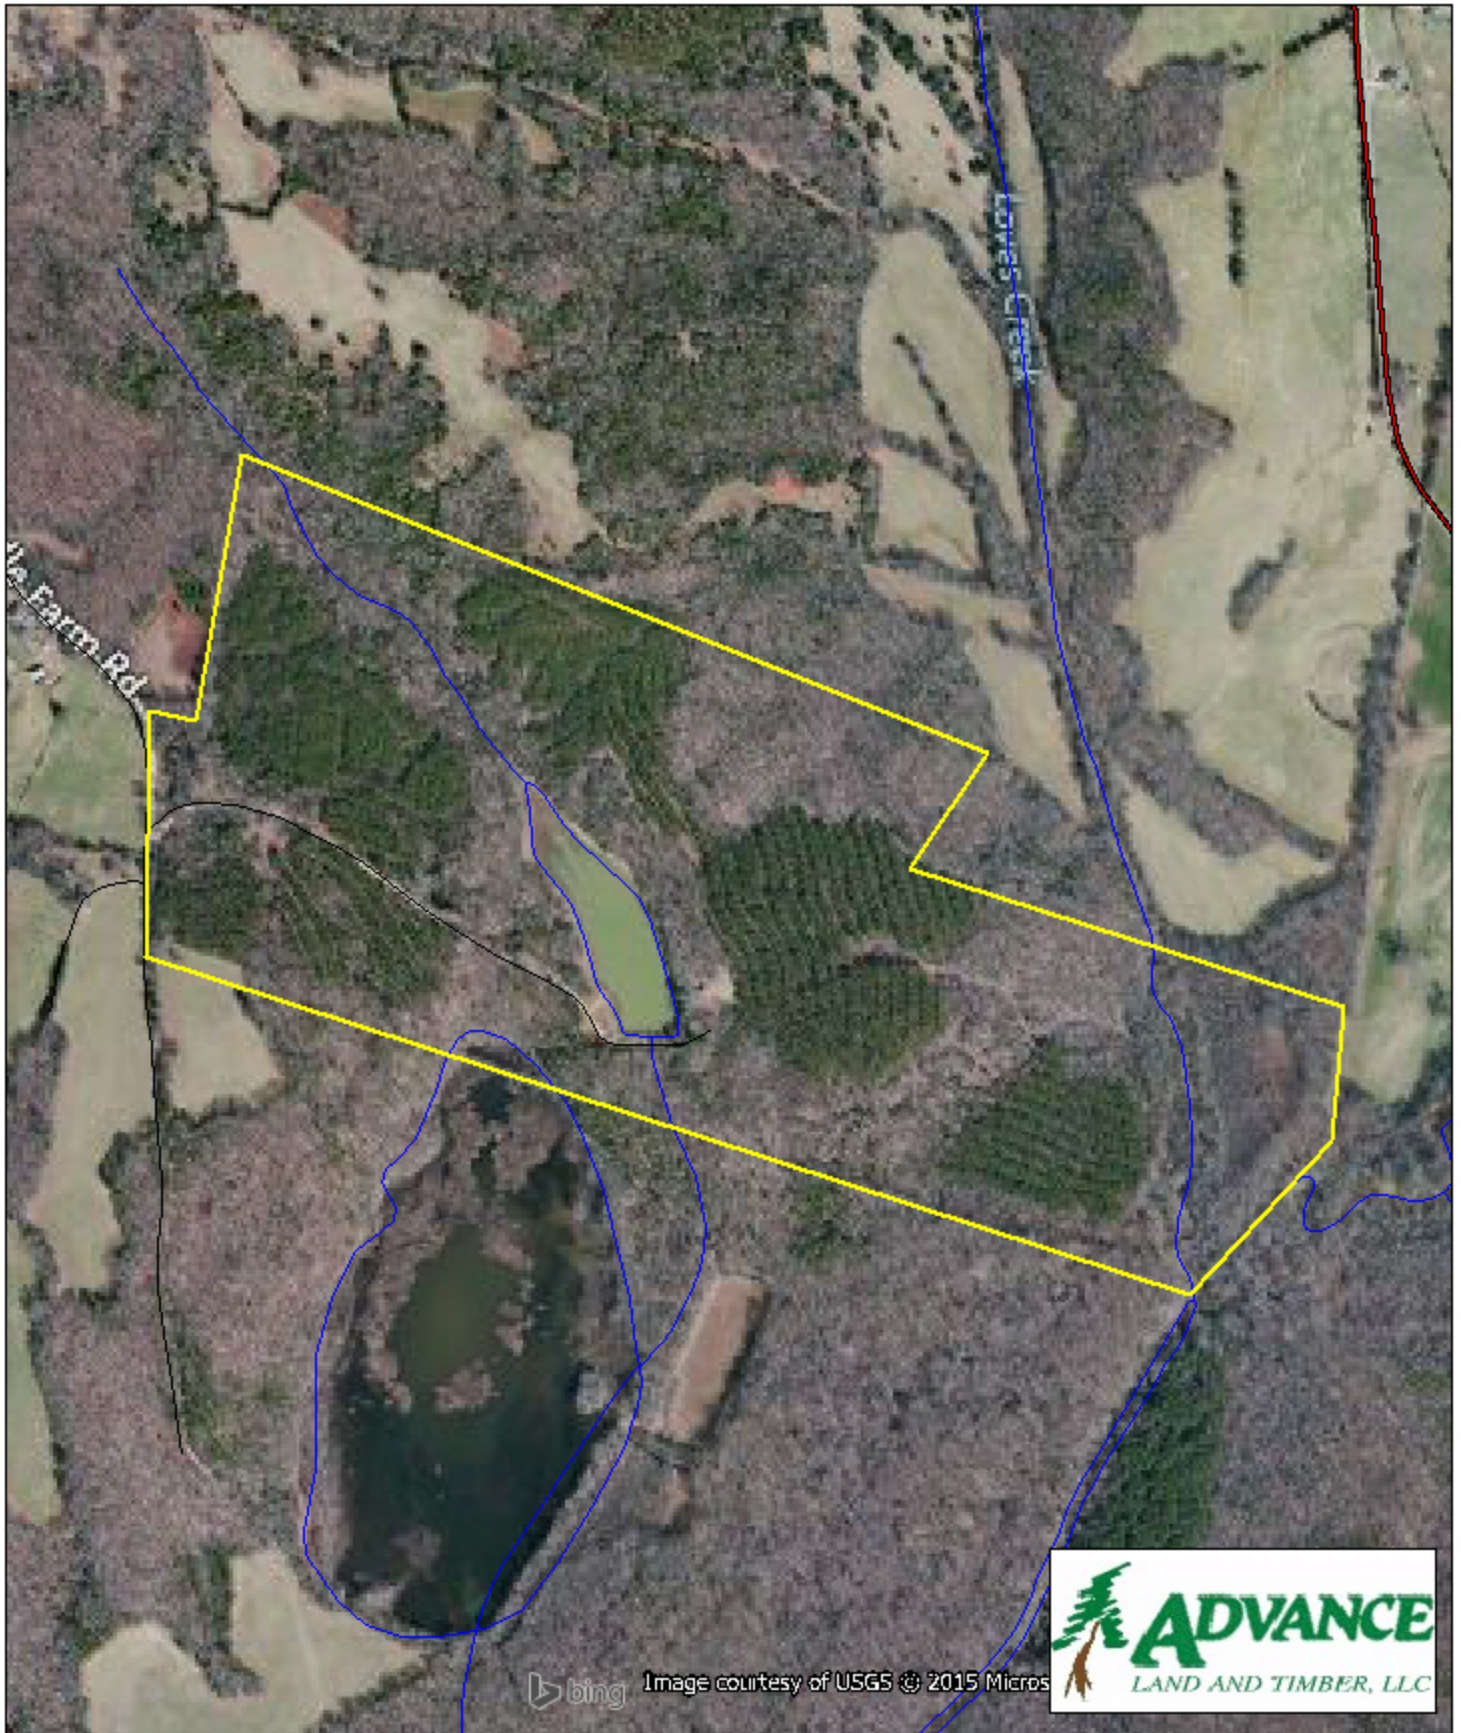

Dowdle Farm York County, SC

1 inch = 660 feet
144 +/- acres

The information provided on this map is believed to be accurate and is based on the best information available at this time, however, this information is in no way guaranteed.