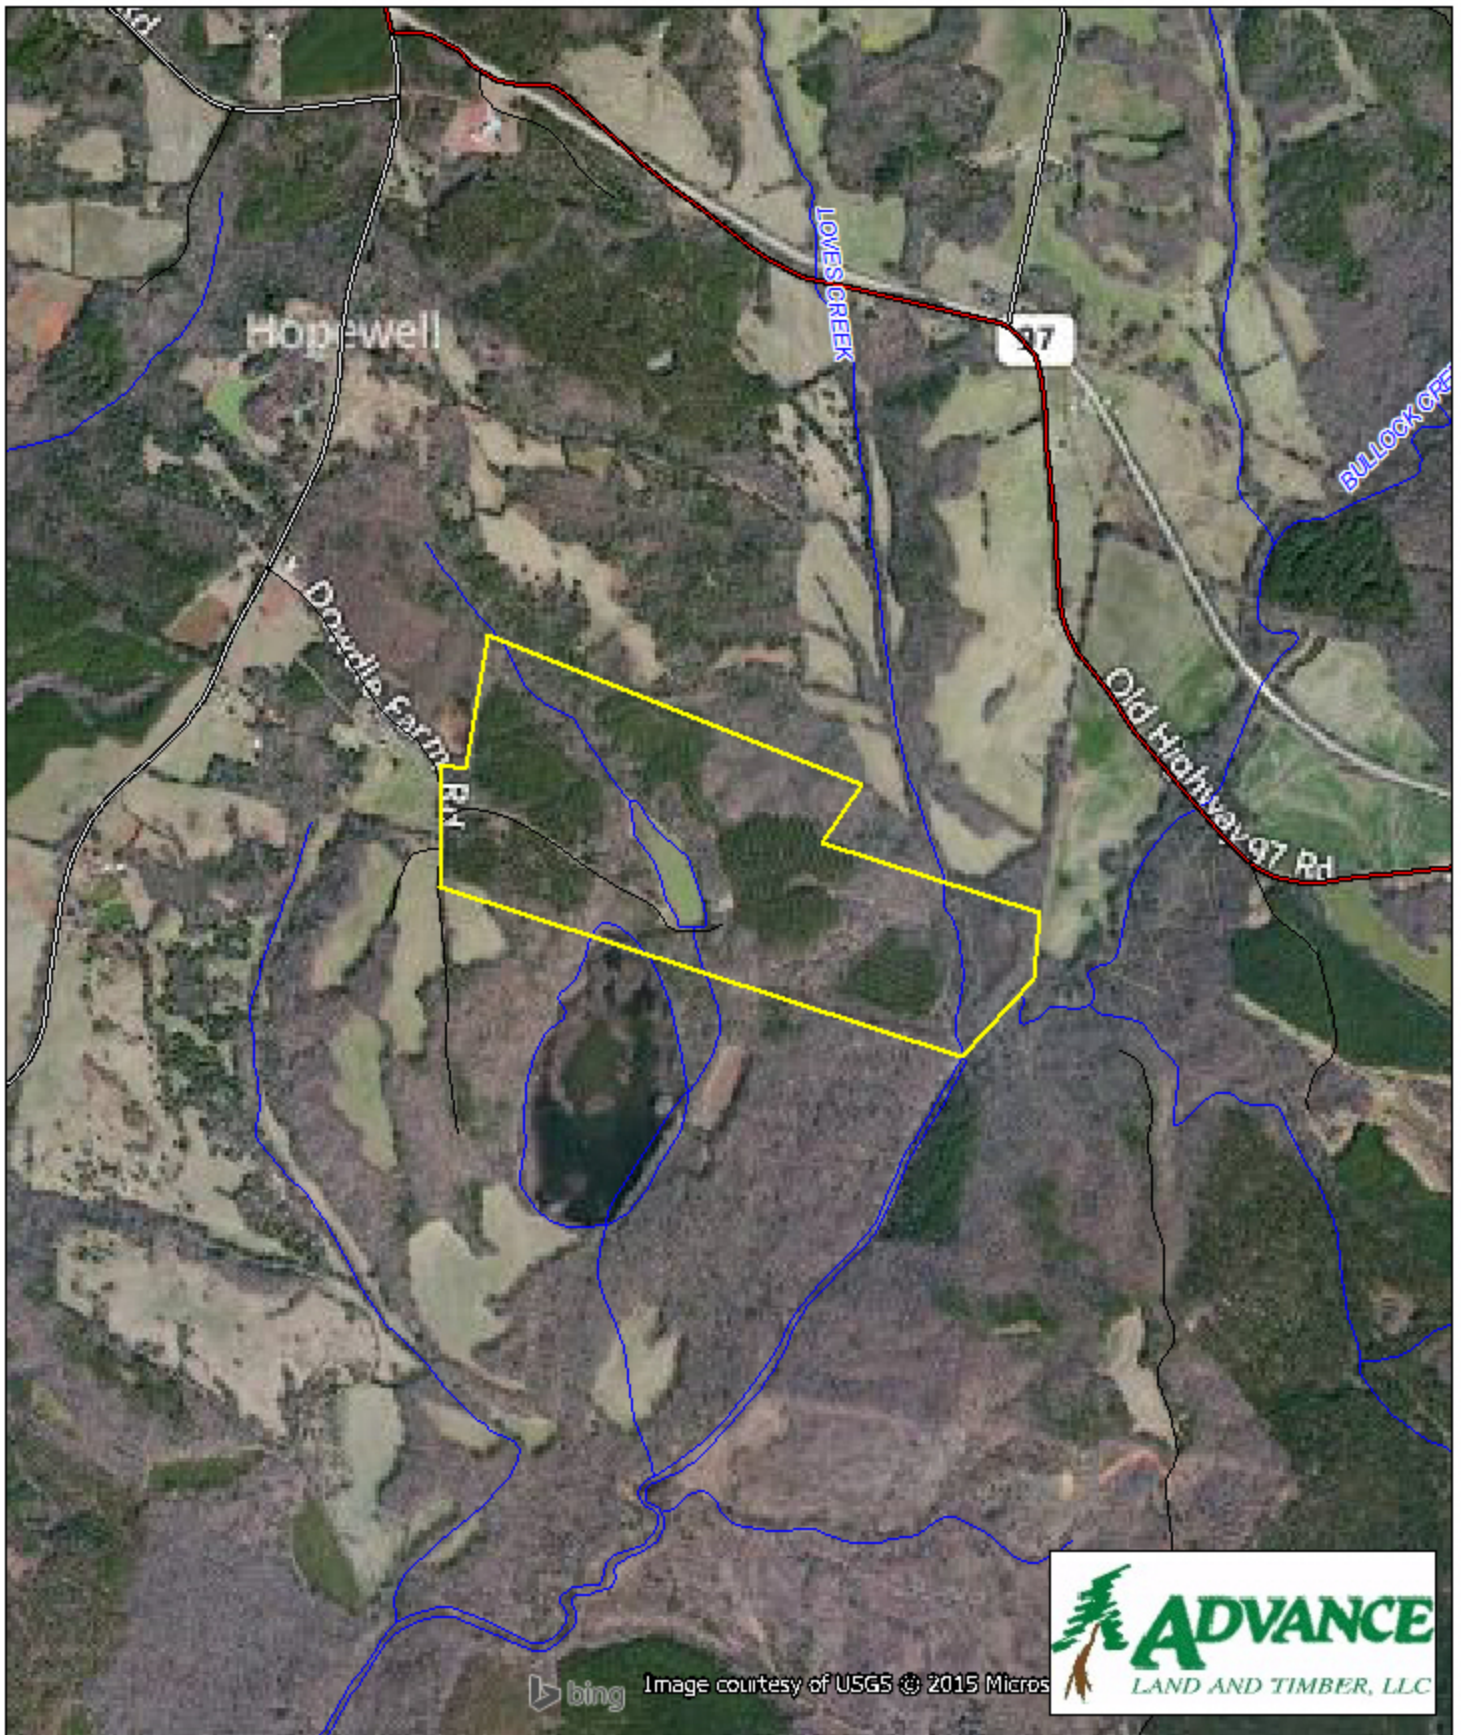

# Dowdle Farm York County, SC

1 inch = 1320 feet  
144 +/- acres

The information provided on this map is believed to be accurate and is based on the best information available at this time, however, this information is in no way guaranteed.