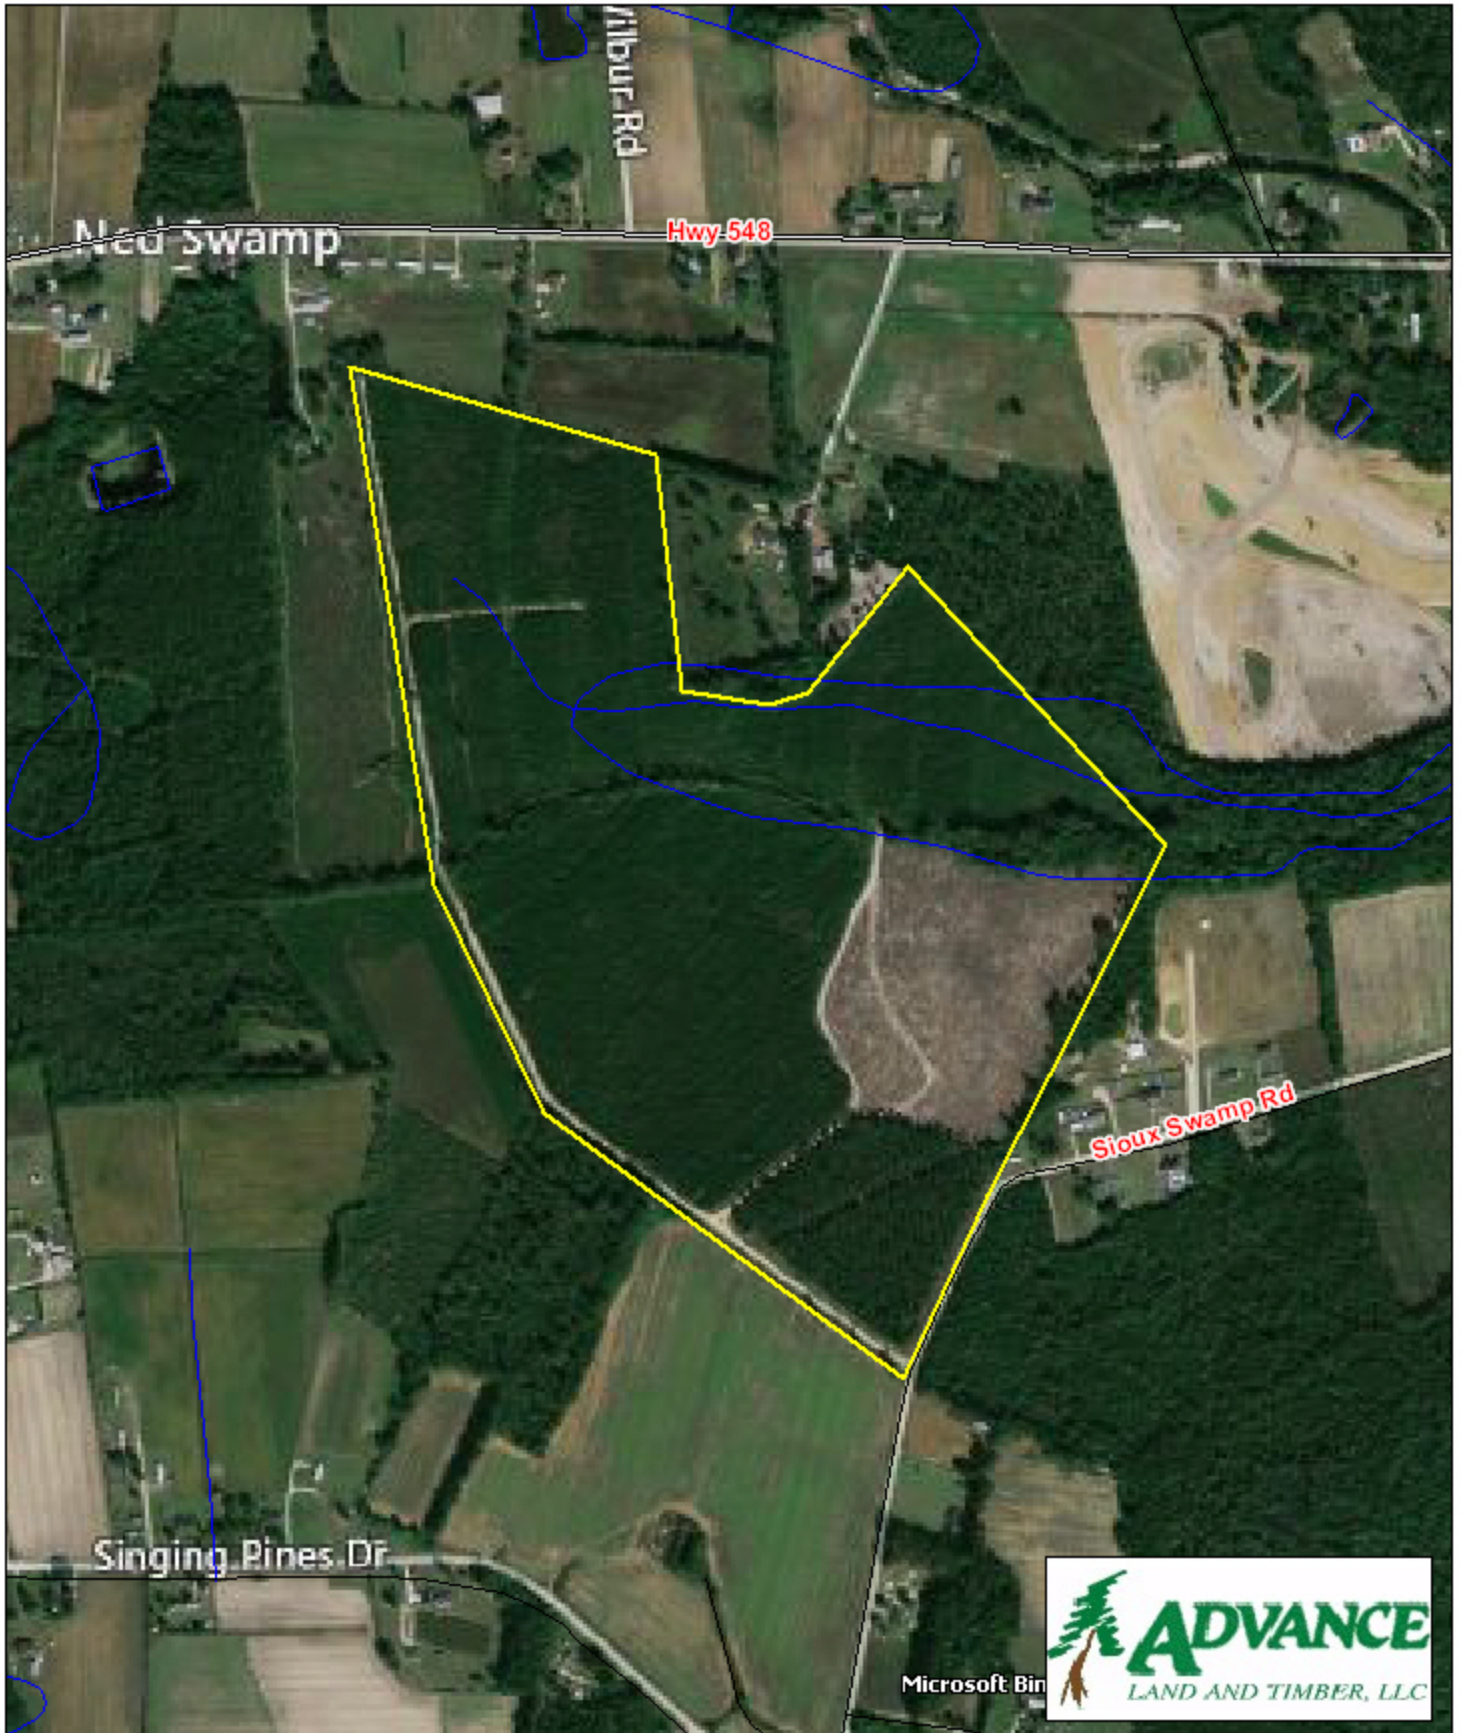

Tract BC28 - Conway 41 & Bucks 19A Horry County, SC

1 inch = 660 feet
118.36 +/- acres

Microsoft Bin