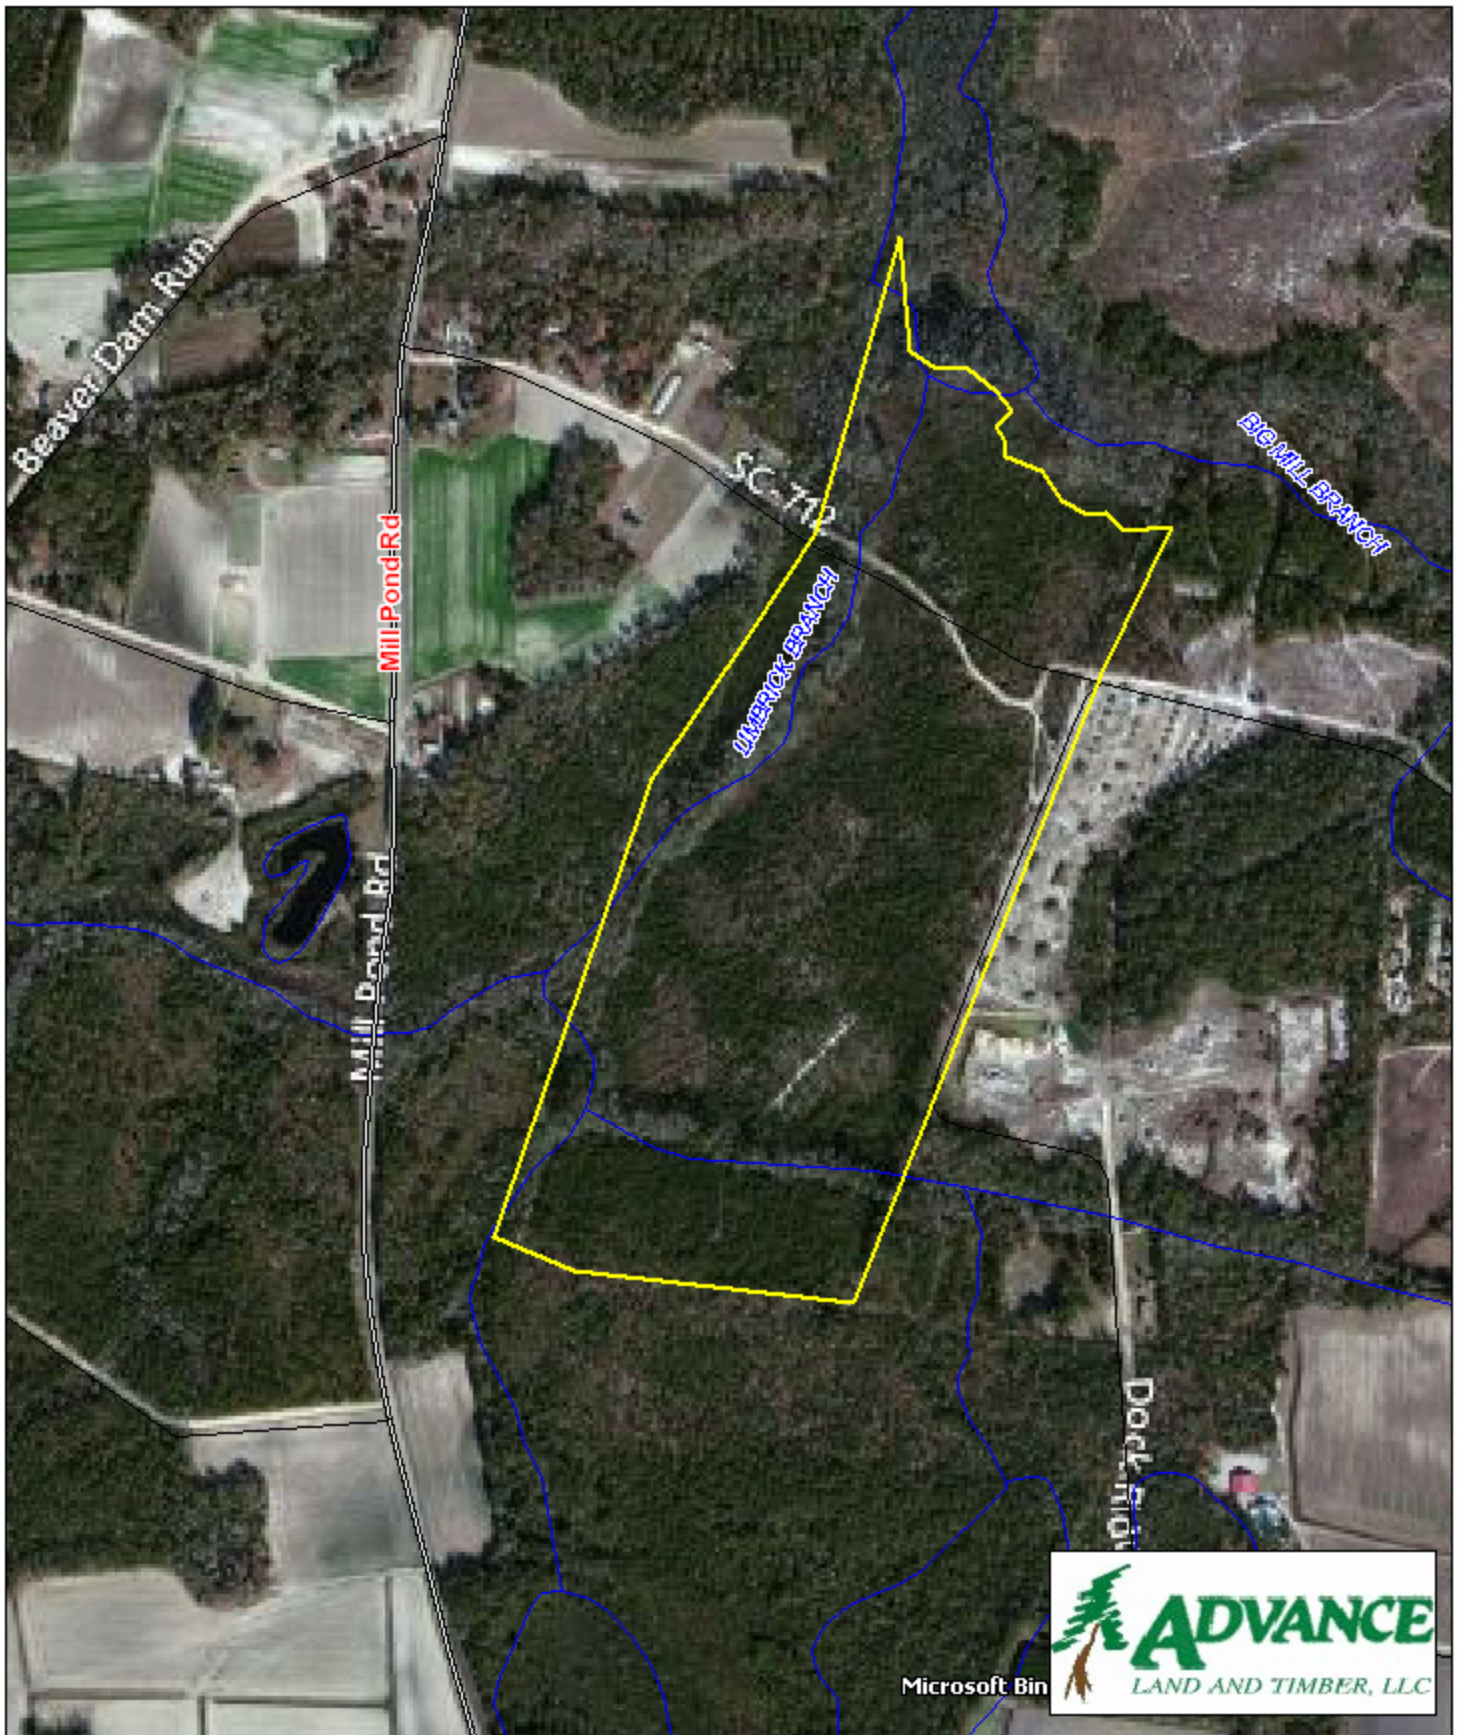

Tract BC11 - Bayboro 81 & 112 Horry County, SC

1 inch = 660 feet
86.53 +/- acres

The information provided on this map is believed to be accurate and is based on the best information available at this time, however, this information is in no way guaranteed.