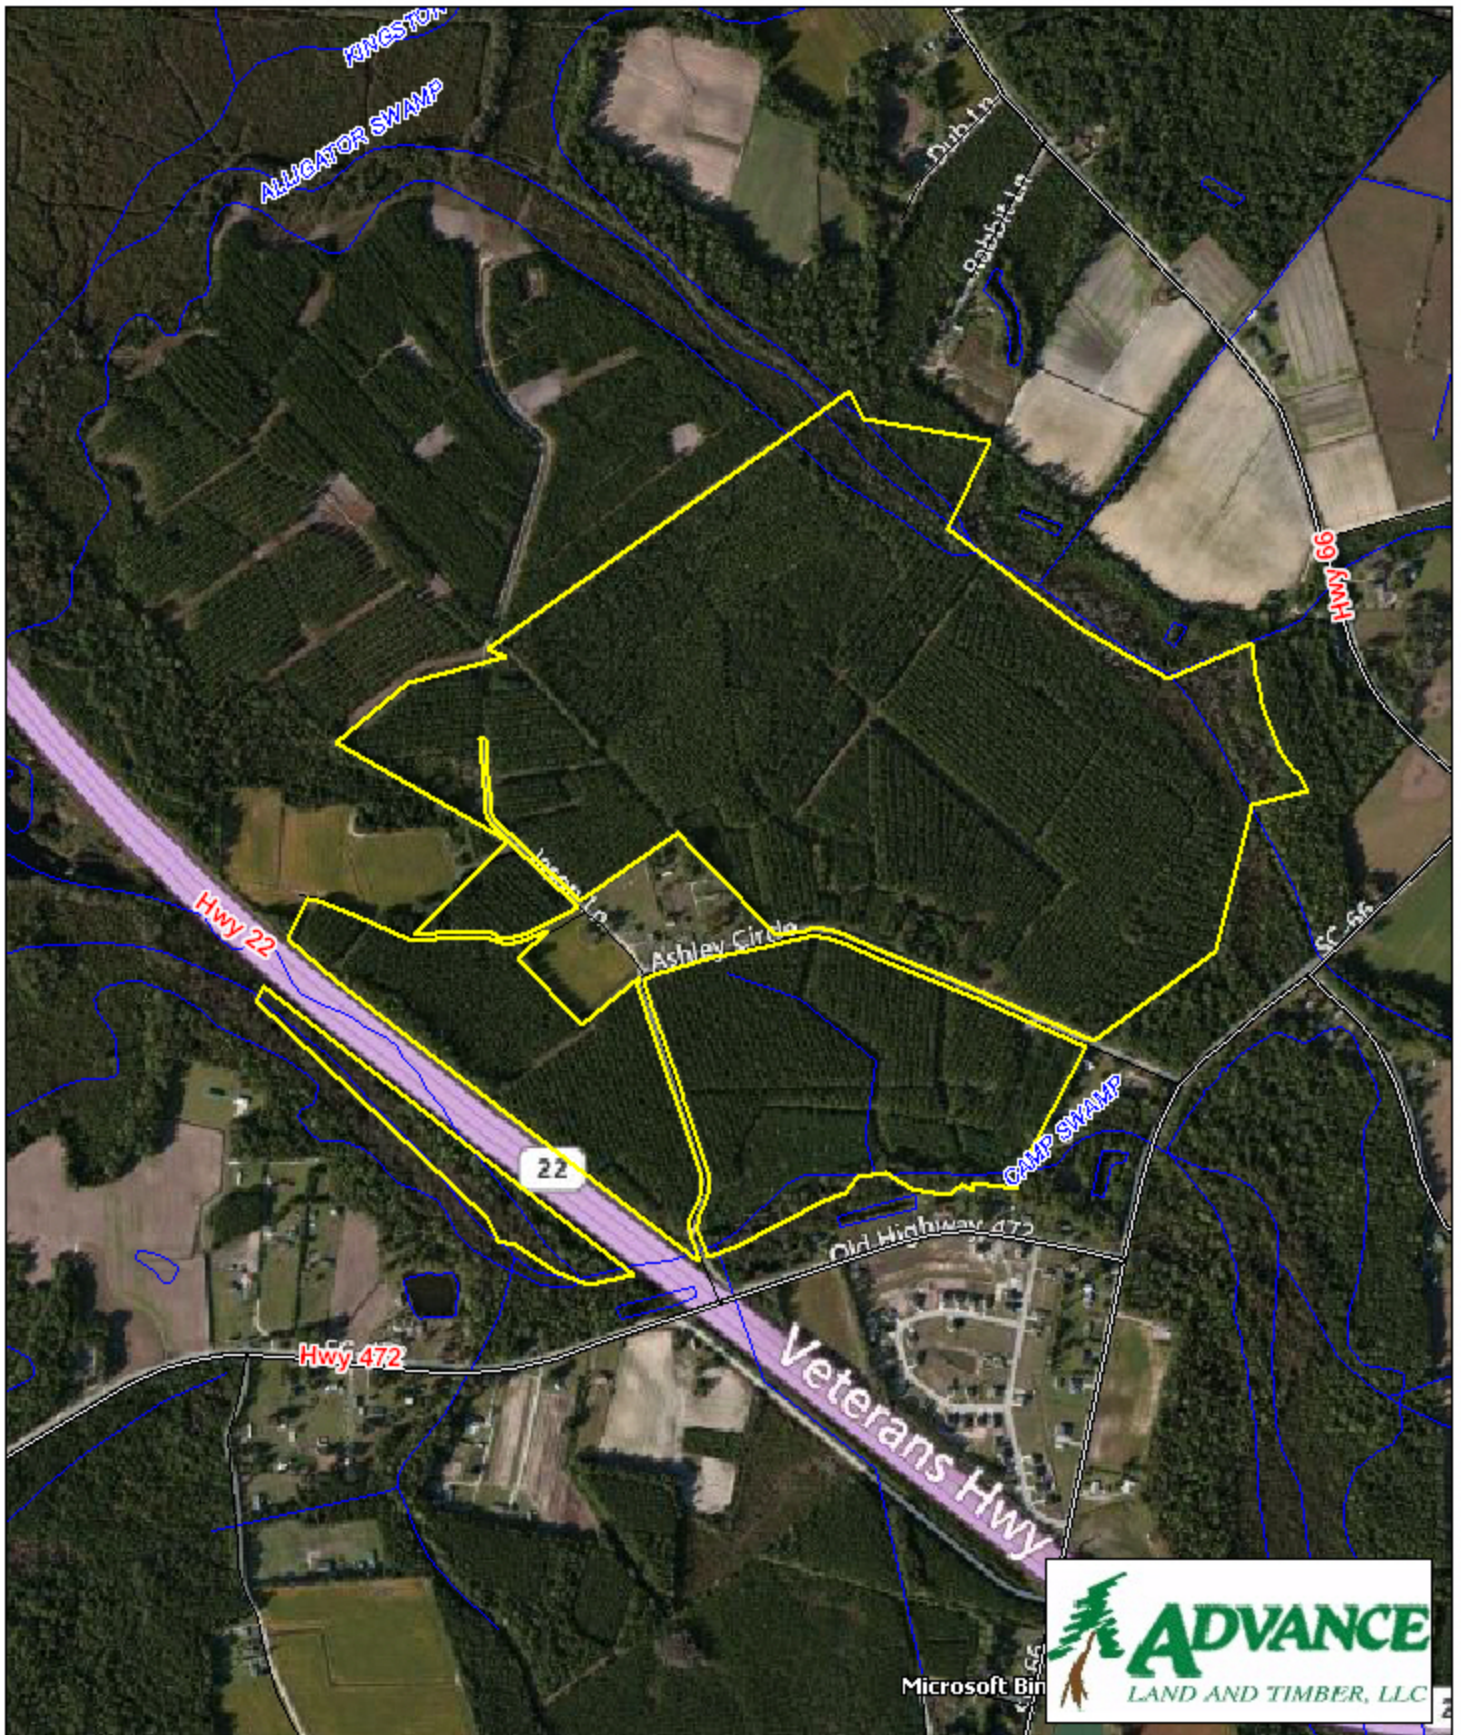

# Tract BC30 - Conway 181 Horry County, SC

1 inch = 990 feet  
298.59 +/- acres

The information provided on this map is believed to be accurate and is based on the best information available at this time, however, this information is in no way guaranteed.