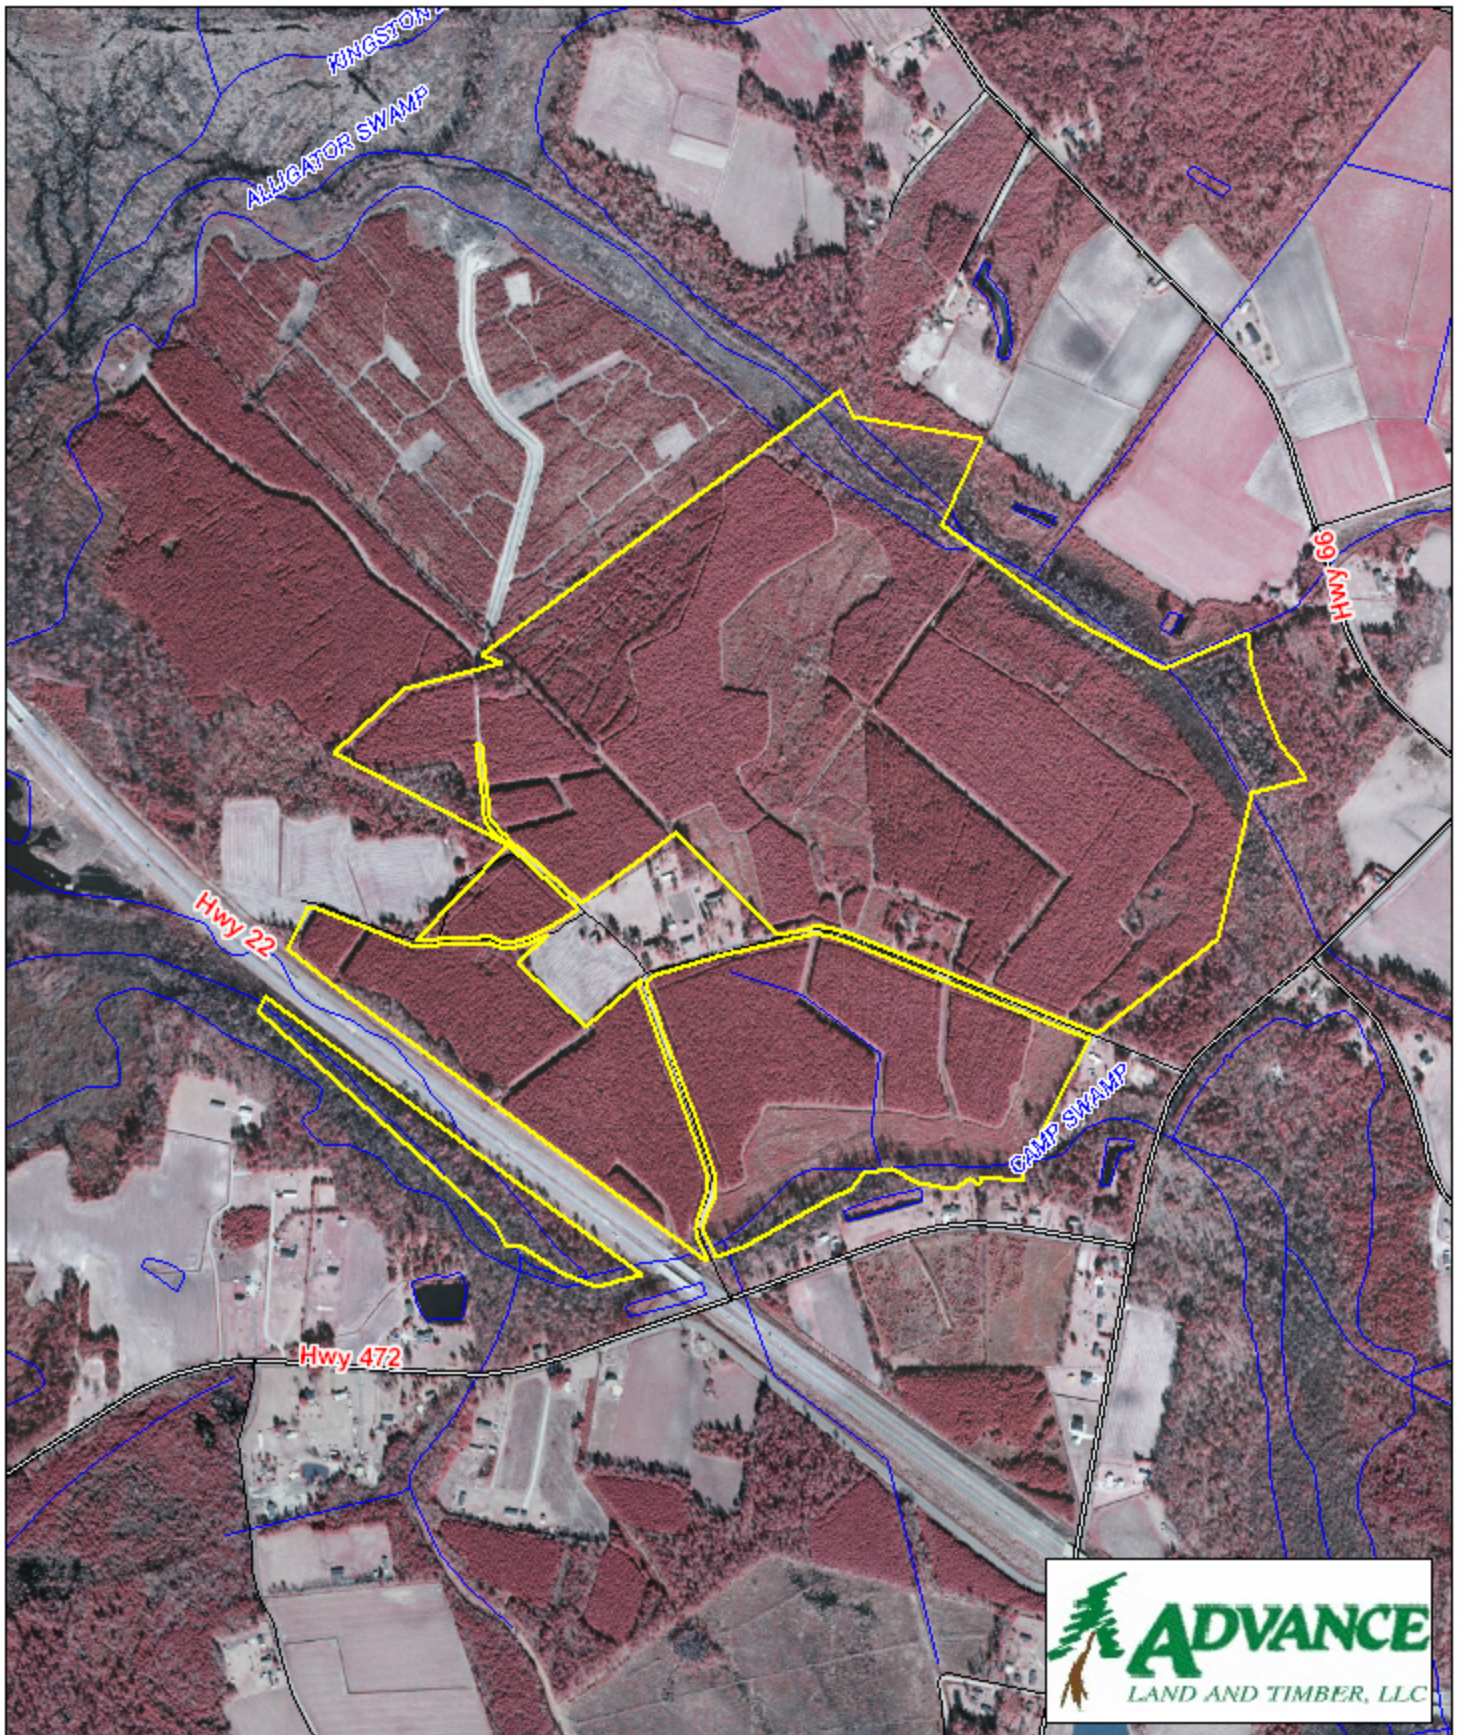

# Tract BC30 - Conway 181 Horry County, SC

1 inch = 990 feet  
298.59 +/- acres

The information provided on this map is believed to be accurate and is based on the best information available at this time, however, this information is in no way guaranteed.