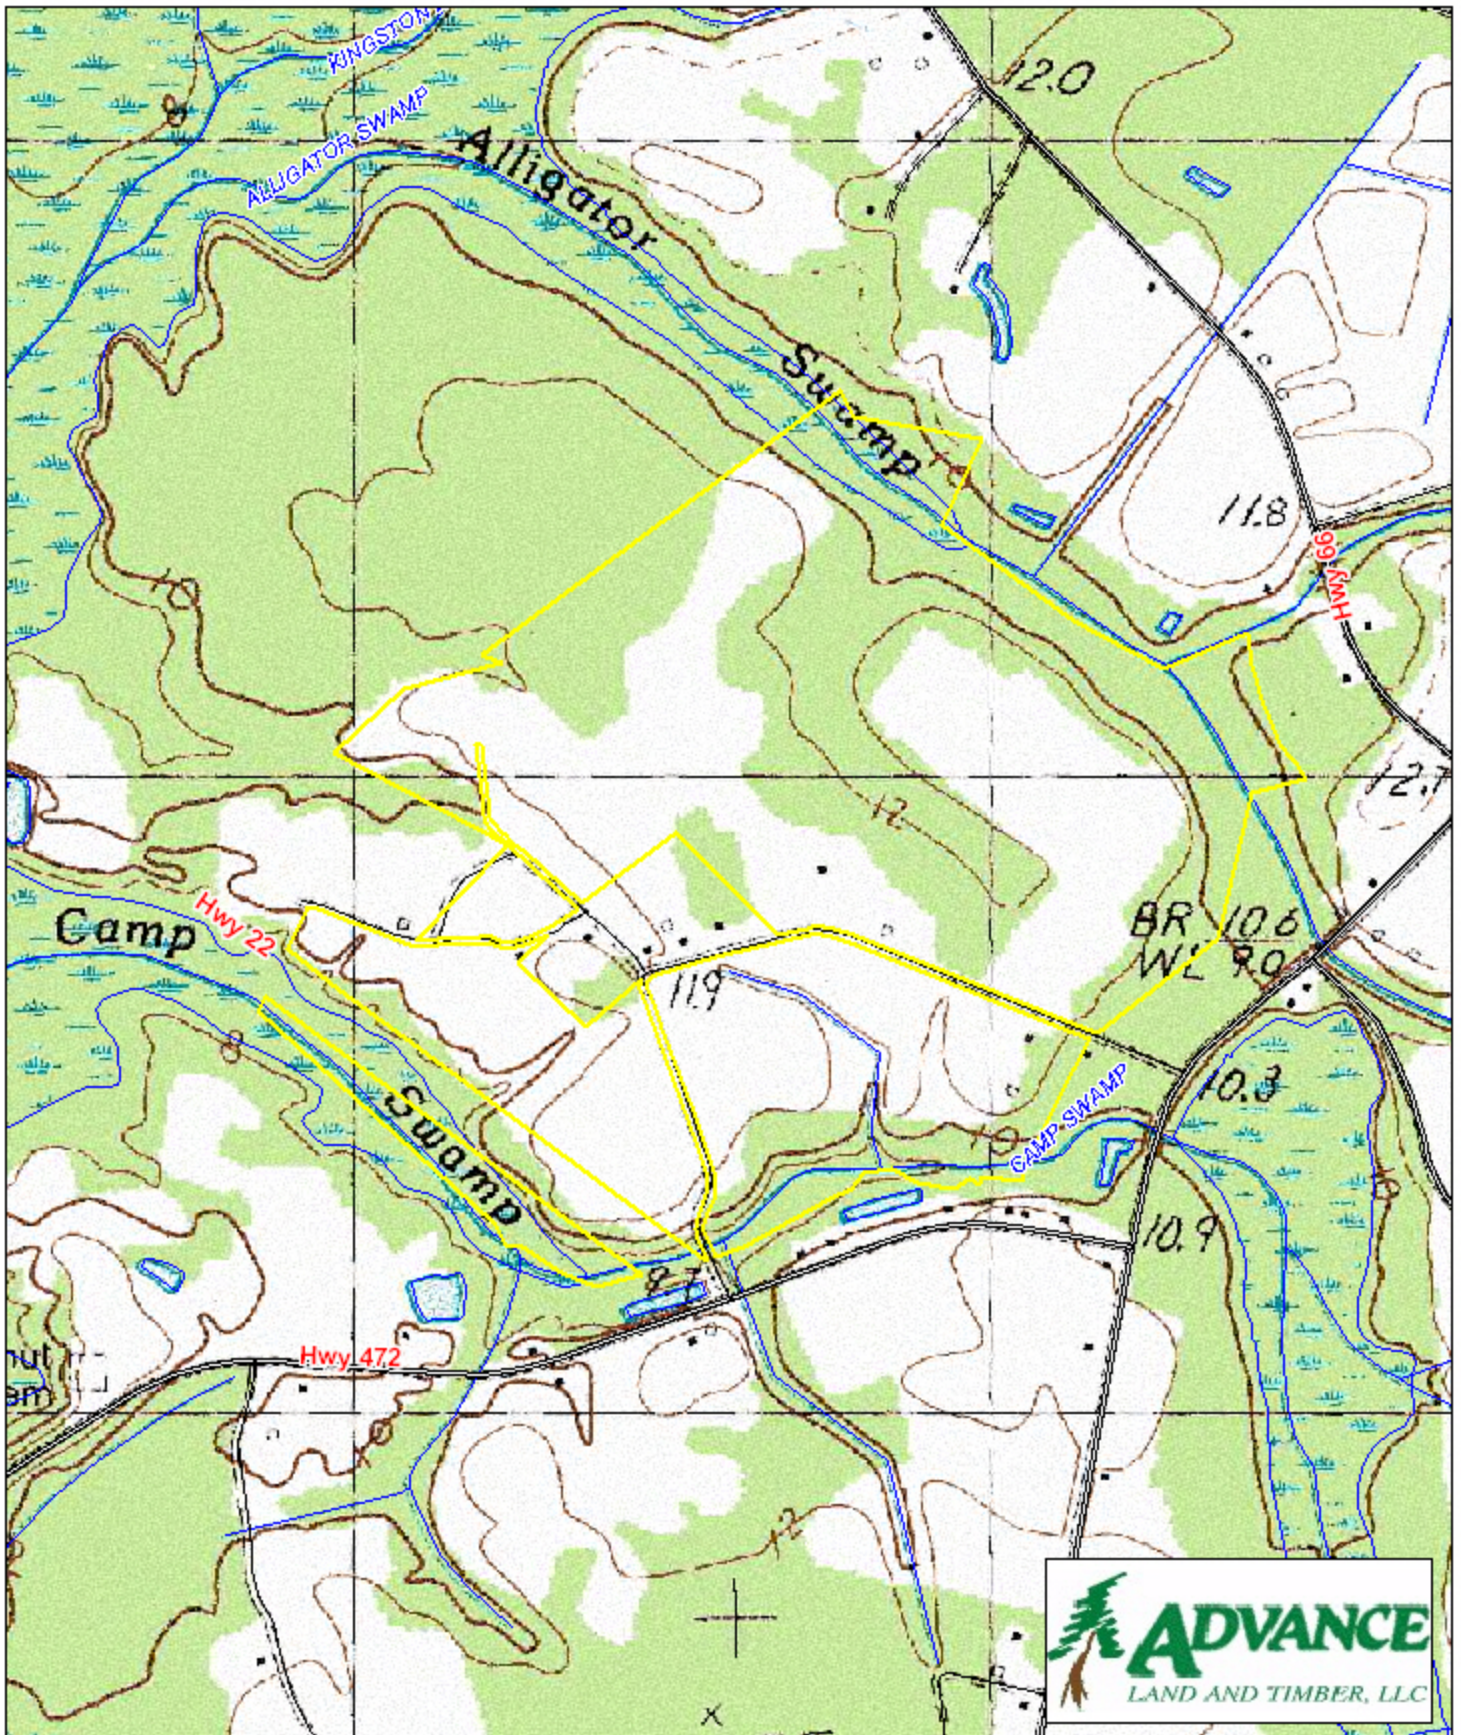

Tract BC30 - Conway 181 Horry County, SC

1 inch = 990 feet
298.59 +/- acres

The information provided on this map is believed to be accurate and is based on the best information available at this time, however, this information is in no way guaranteed.