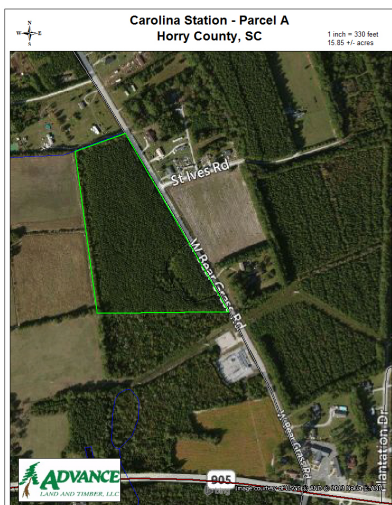

15 Acres - Horry County, South Carolina
Tract A725 A (SOLD)

Acreage

15 +/- Acres

General Description

Conveniently located to North Myrtle Beach. Parcel consists of 15 acres of plantation pines that would be a beautiful home site with plenty of room for recreational use. Excellent road frontage on Bear Grass Road. Country living at its finest.

Location / Directions:

From North Myrtle Beach travel west on Hwy 9 to Longs Community. Turn left on Hwy 905 toward Conway. Travel approximately 3 miles and turn right on Bear Grass Road. Parcel is 1/4 Mile on West Bear Grass Road on the left. Look for Advance Land and Timber signs.

Agent:

Carwin Owens
434-841-0784

Aerial Map