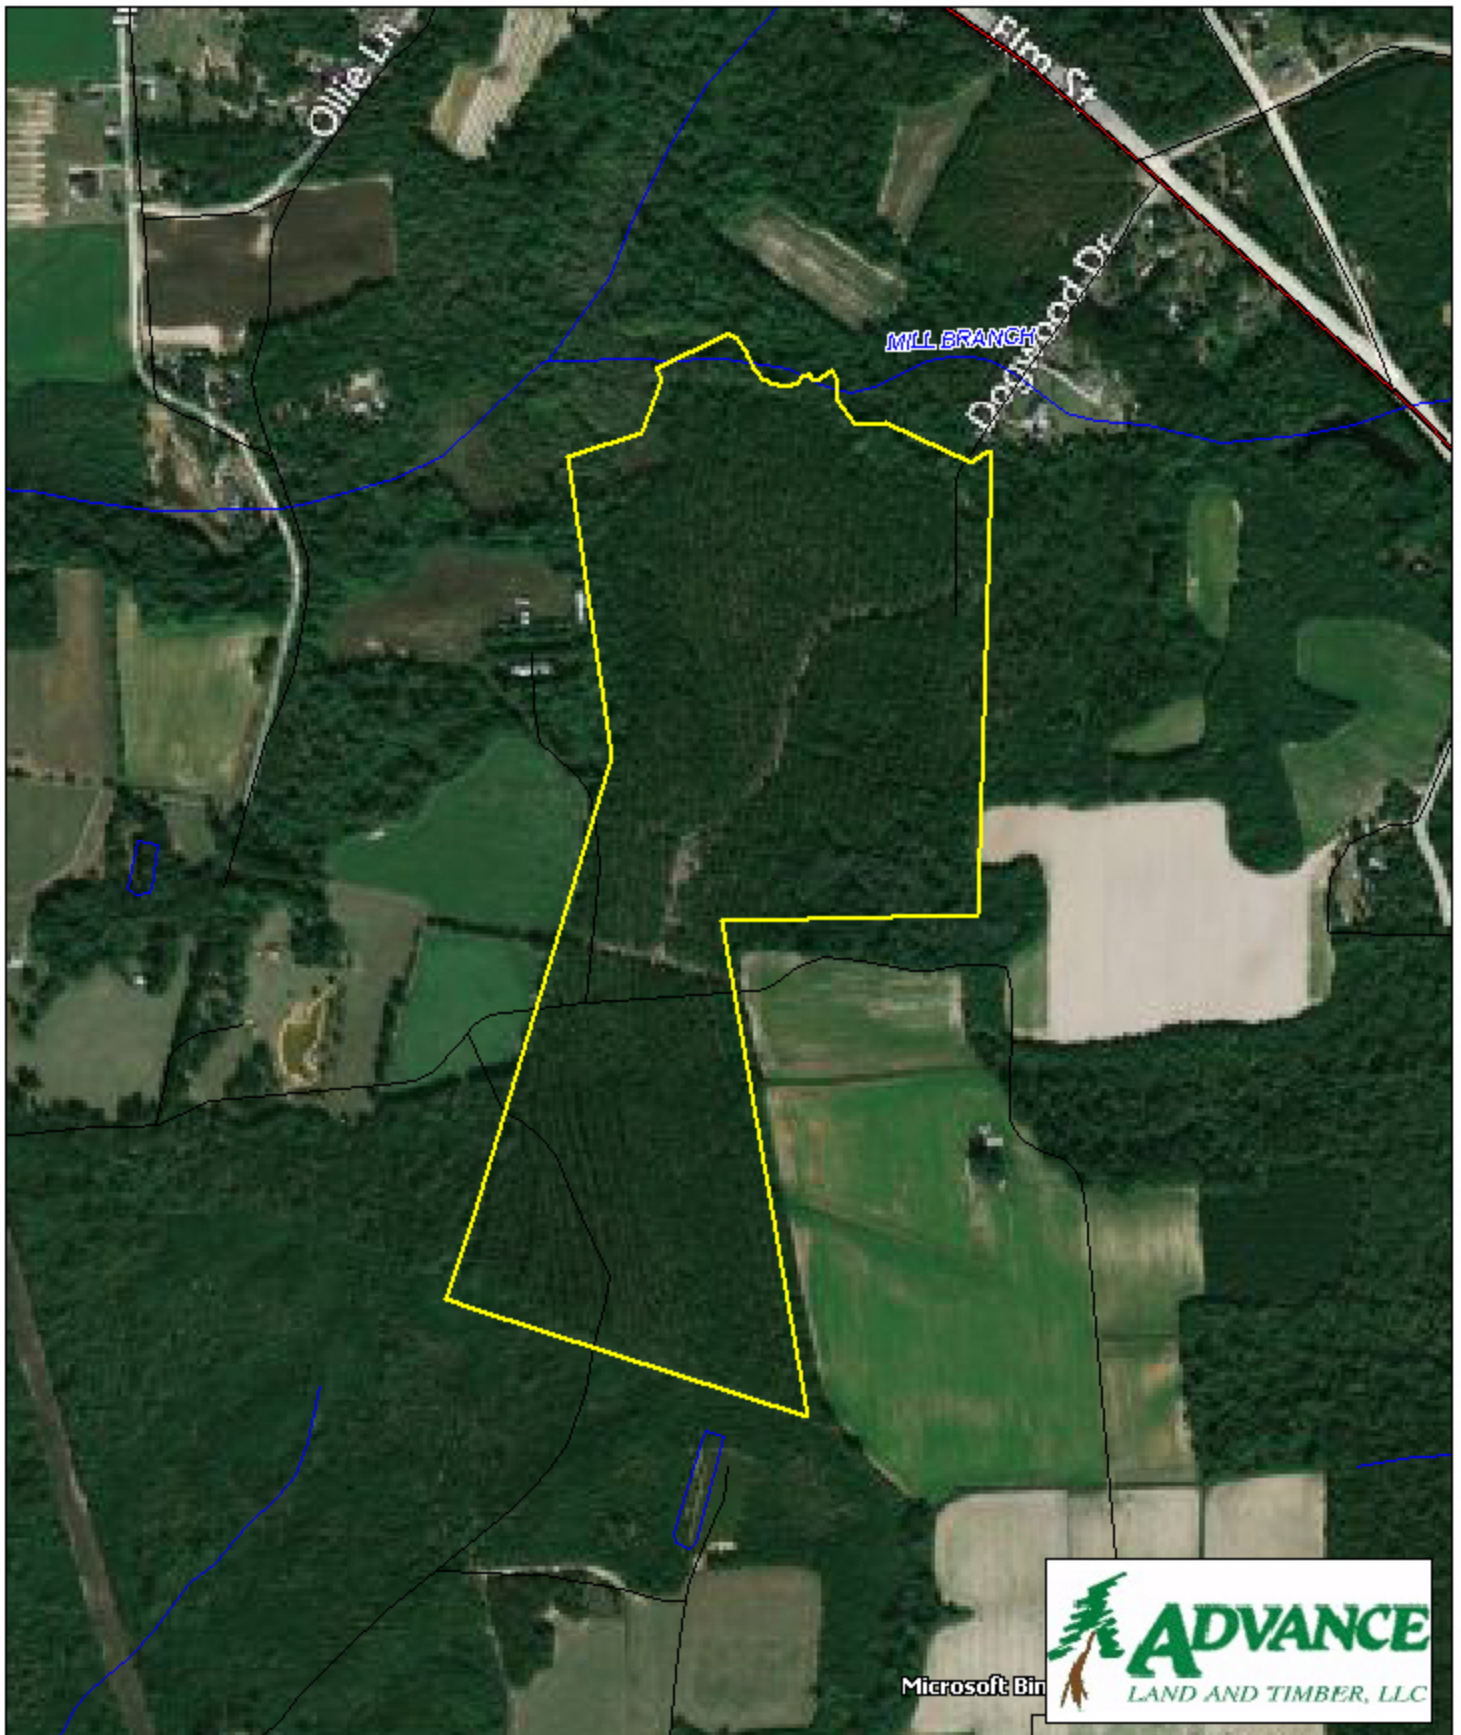

# Tract BC44 - Galivants Ferry 36 Horry County, SC

1 inch = 660 feet  
86.3 +/- acres

The information provided on this map is believed to be accurate and is based on the best information available at this time, however, this information is in no way guaranteed.