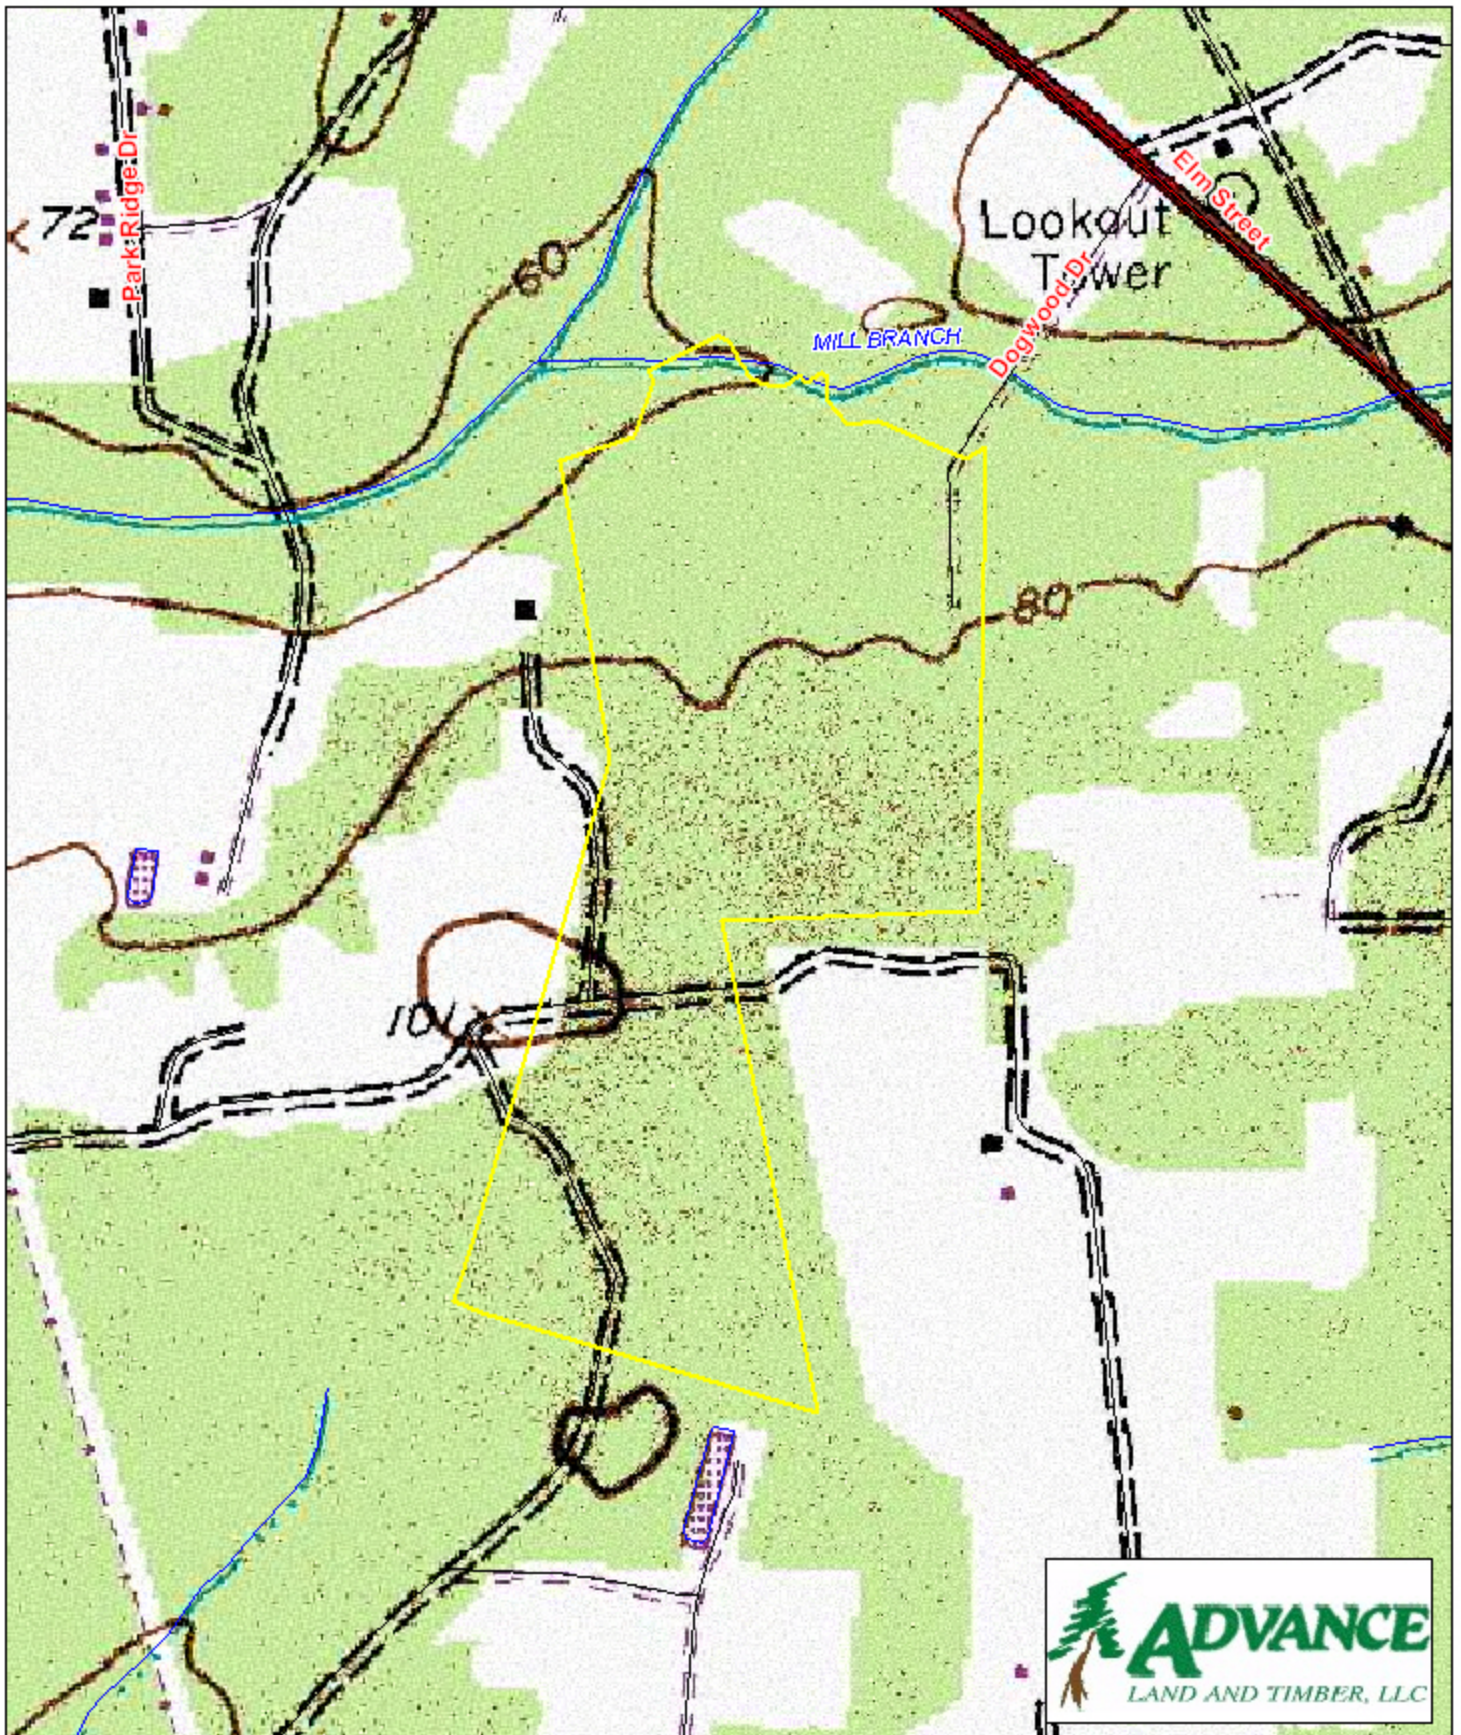

Tract BC44 - Galivants Ferry 36 Horry County, SC

1 inch = 660 feet
86.3 +/- acres

The information provided on this map is believed to be accurate and is based on the best information available at this time, however, this information is in no way guaranteed.