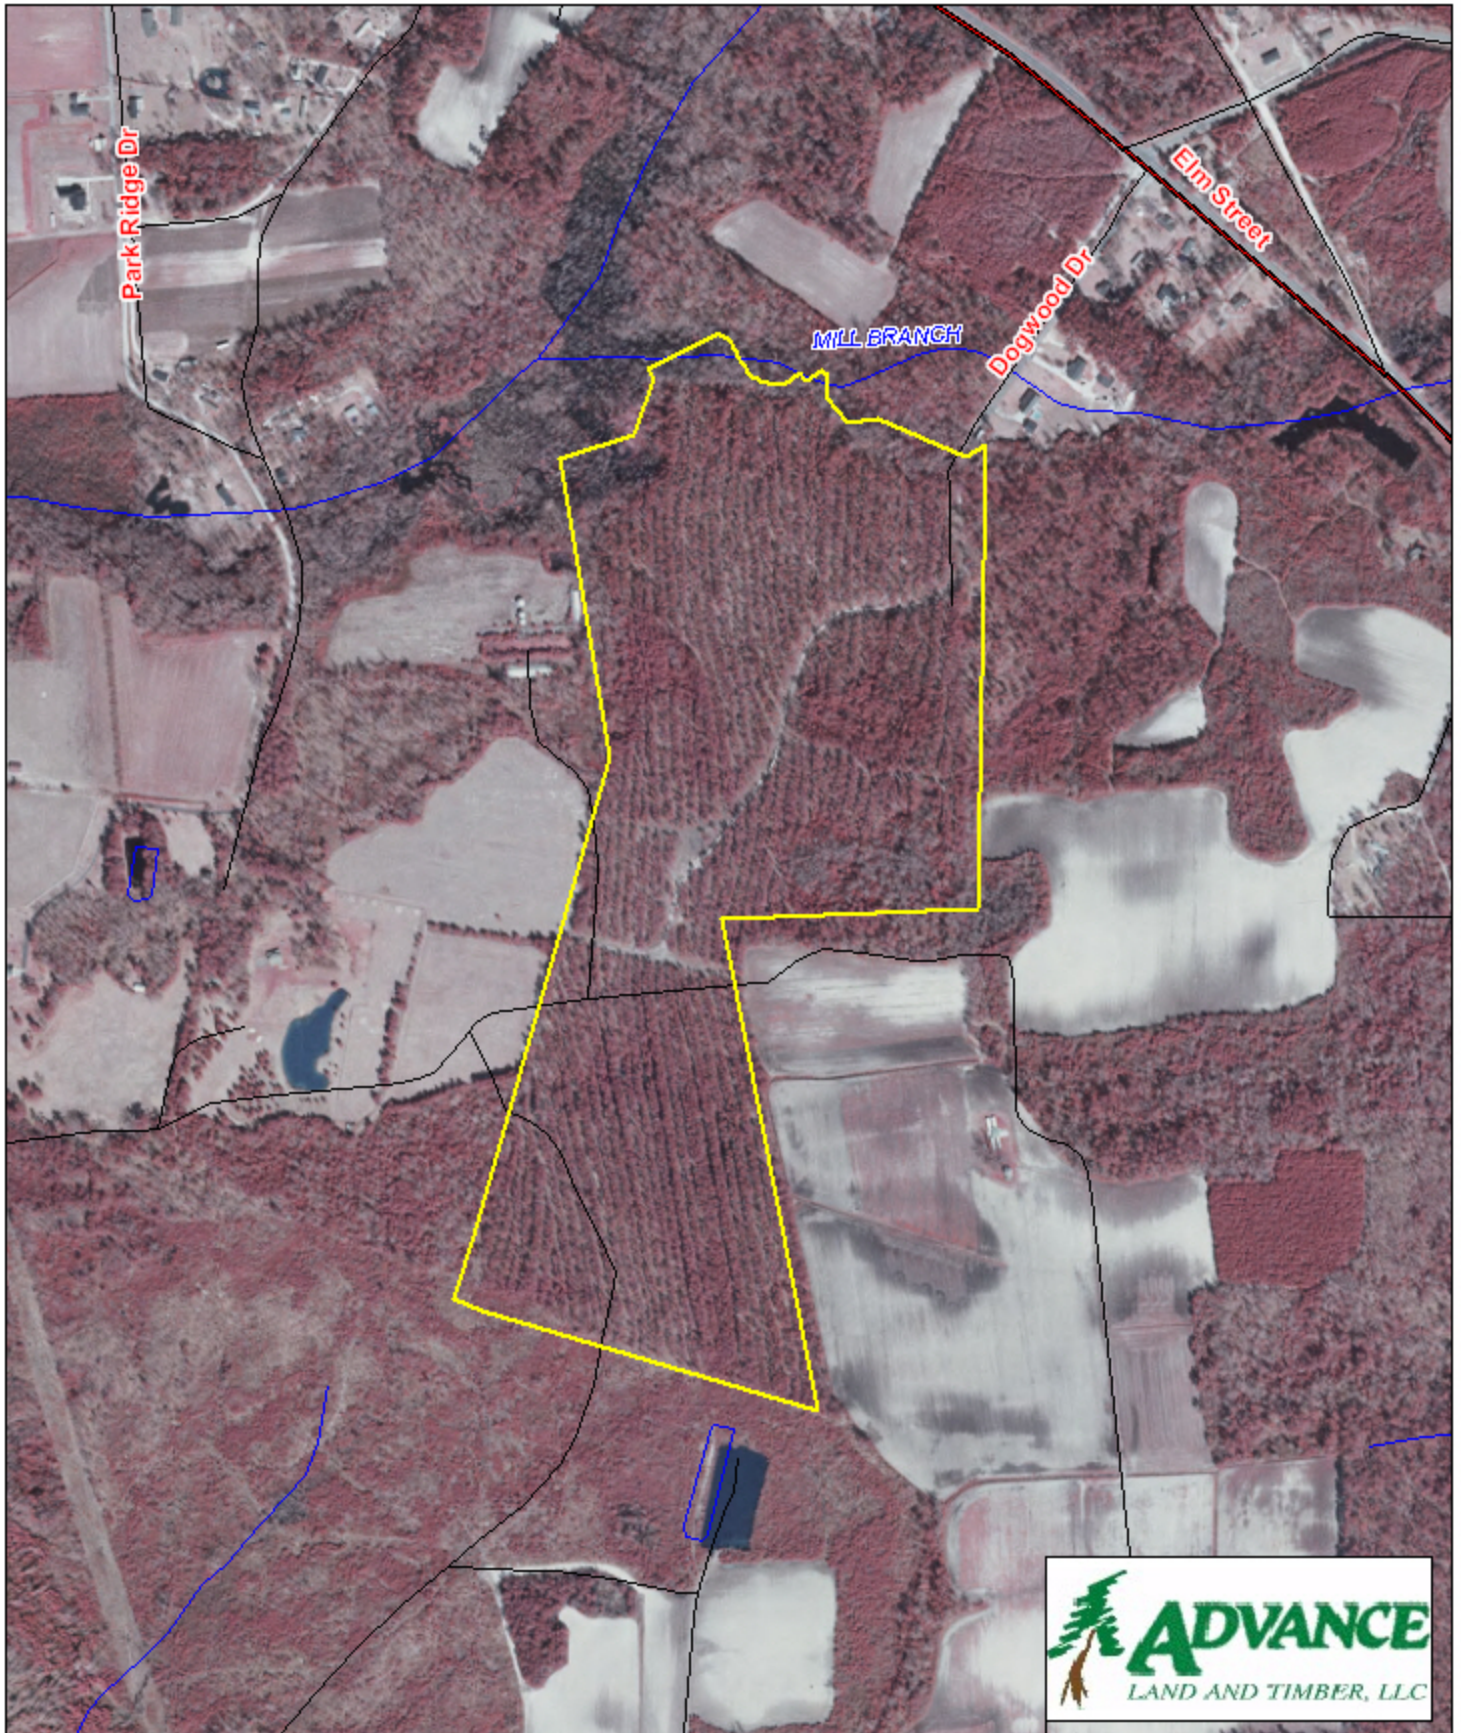

Tract BC44 - Galivants Ferry 36 Horry County, SC

1 inch = 660 feet
86.3 +/- acres

The information provided on this map is believed to be accurate and is based on the best information available at this time, however, this information is in no way guaranteed.