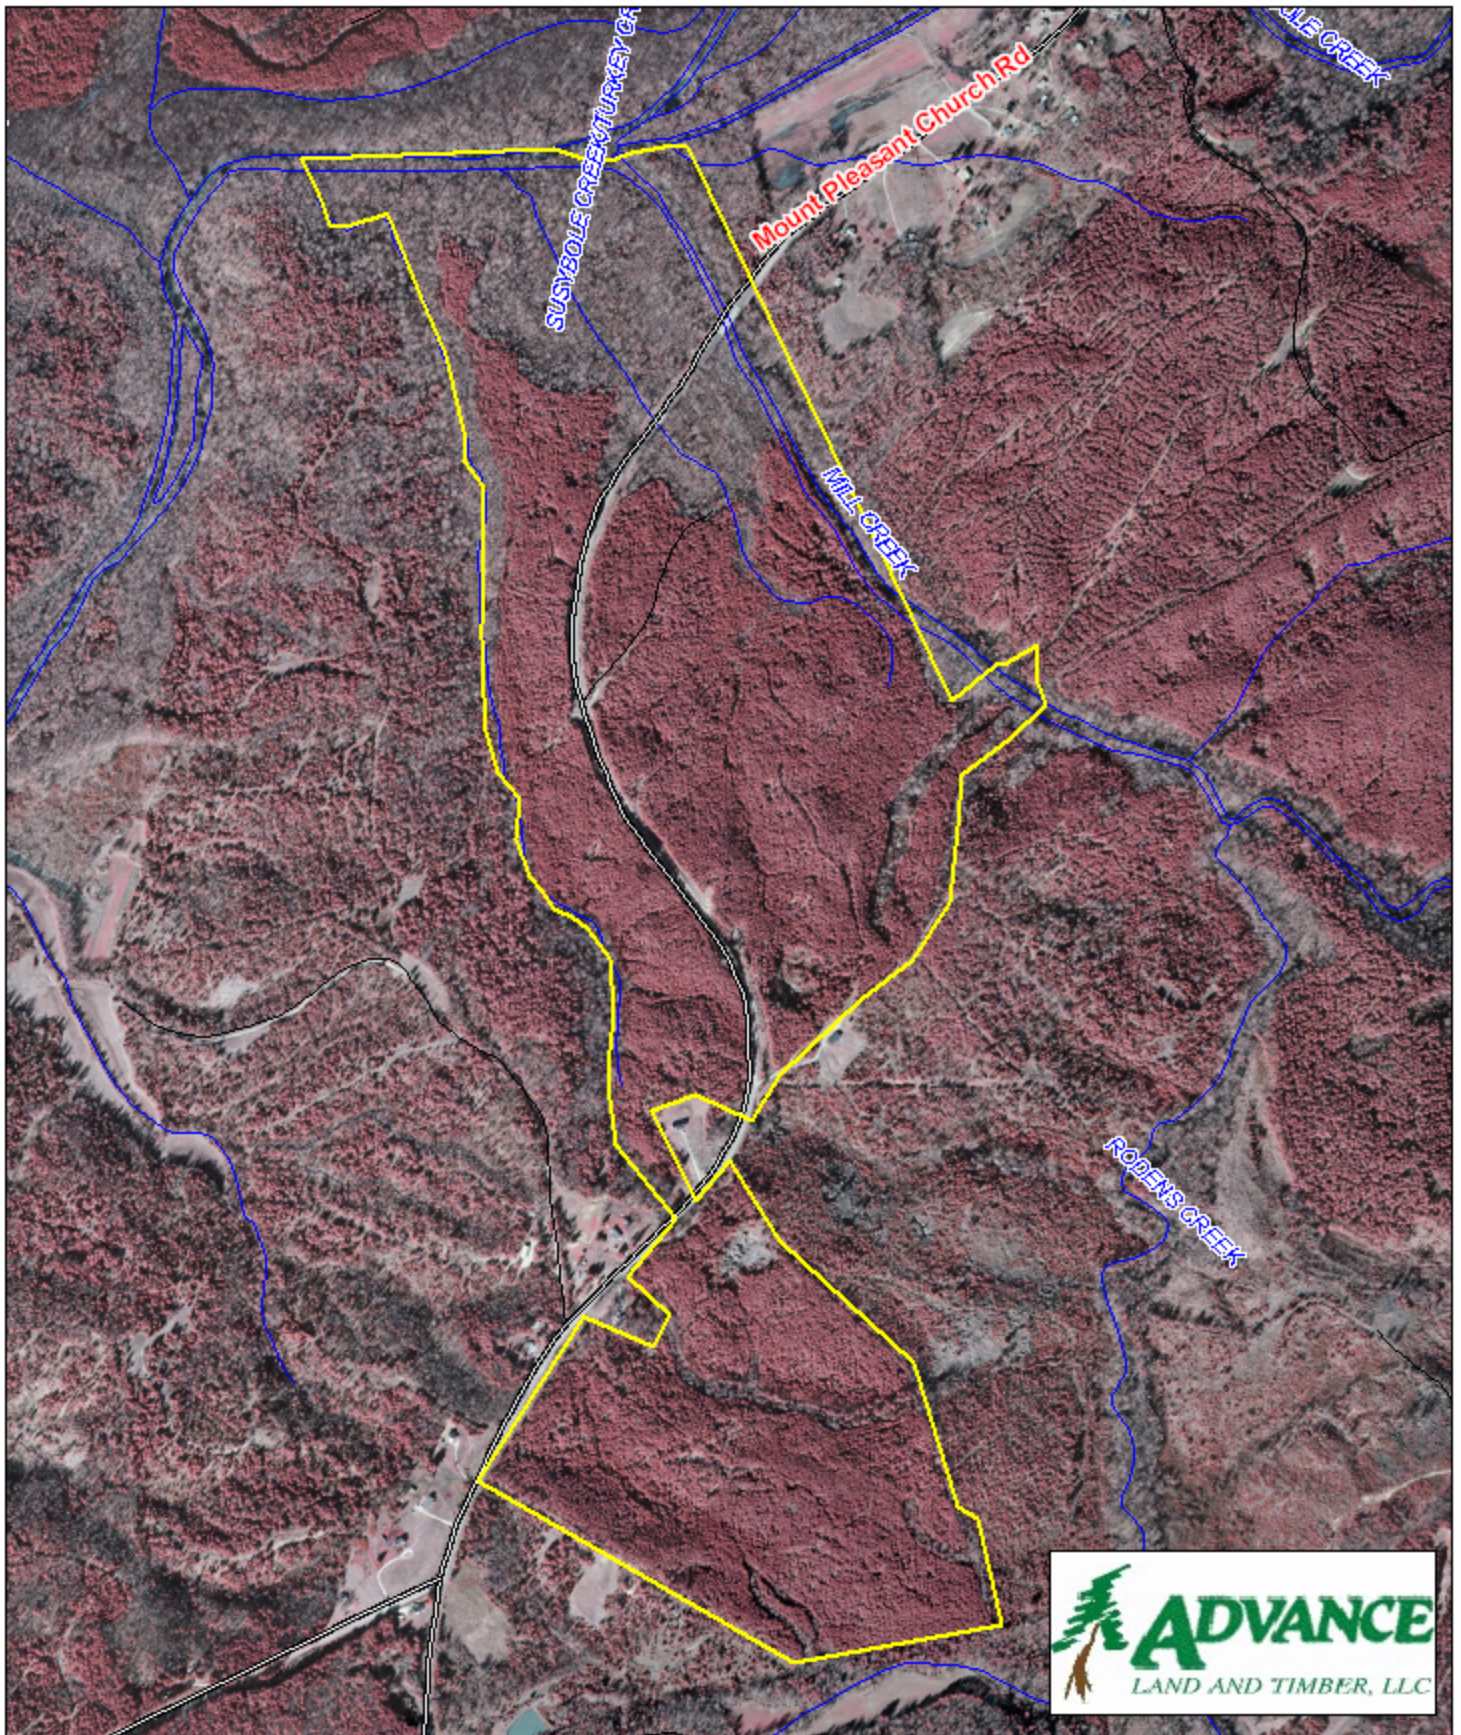

Clarke Tract Chester County, SC

1 inch = 990 feet
306.35 +/- acres

The information provided on this map is believed to be accurate and is based on the best information available at this time, however, this information is in no way guaranteed.