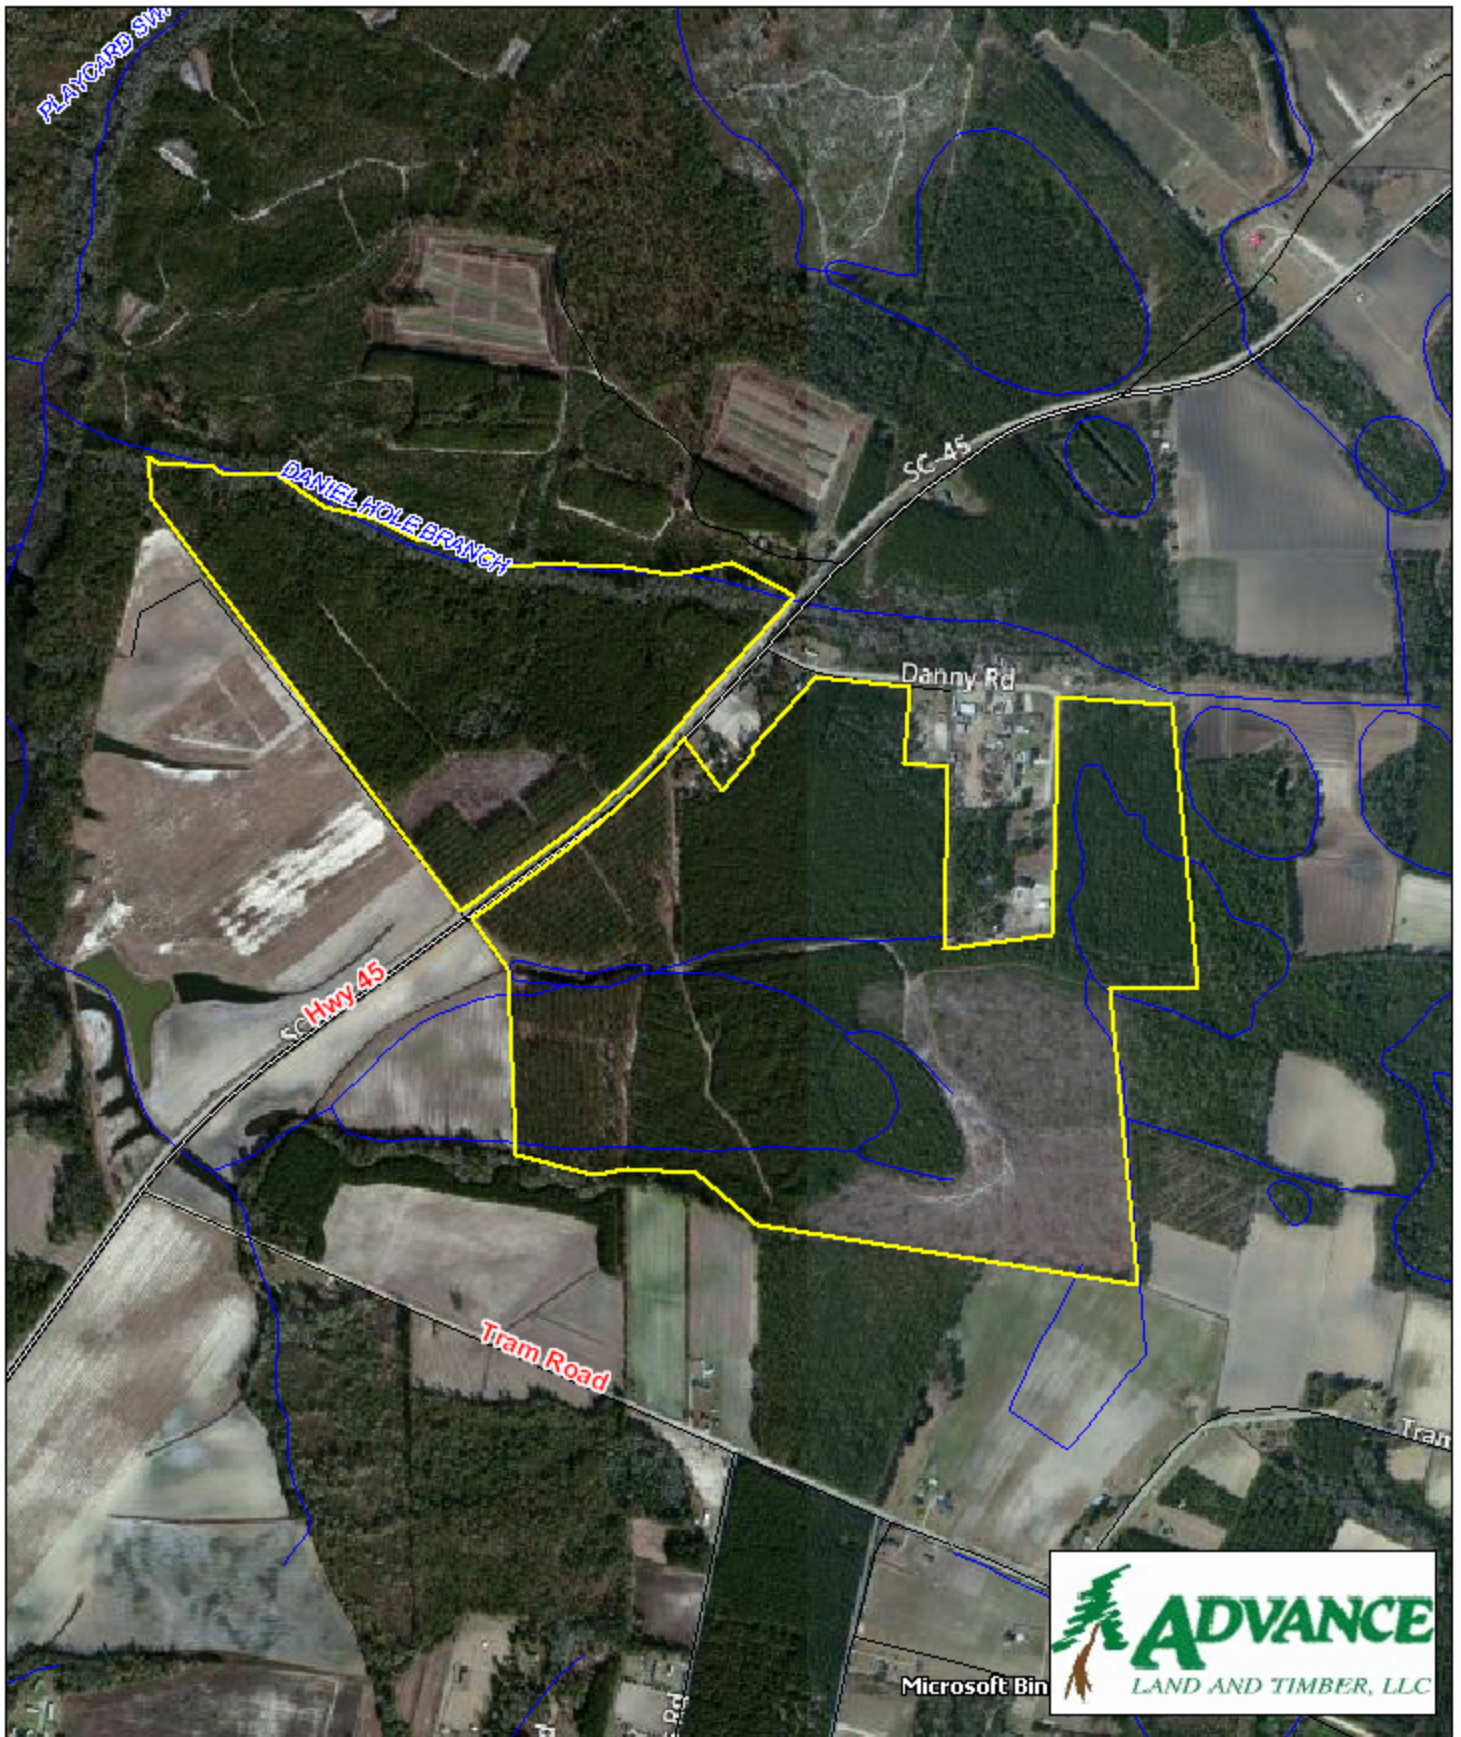

# Tract BC3 - Bayboro 31A Horry County, SC

1 inch = 990 feet  
247.49 +/- acres

The information provided on this map is believed to be accurate and is based on the best information available at this time, however, this information is in no way guaranteed.