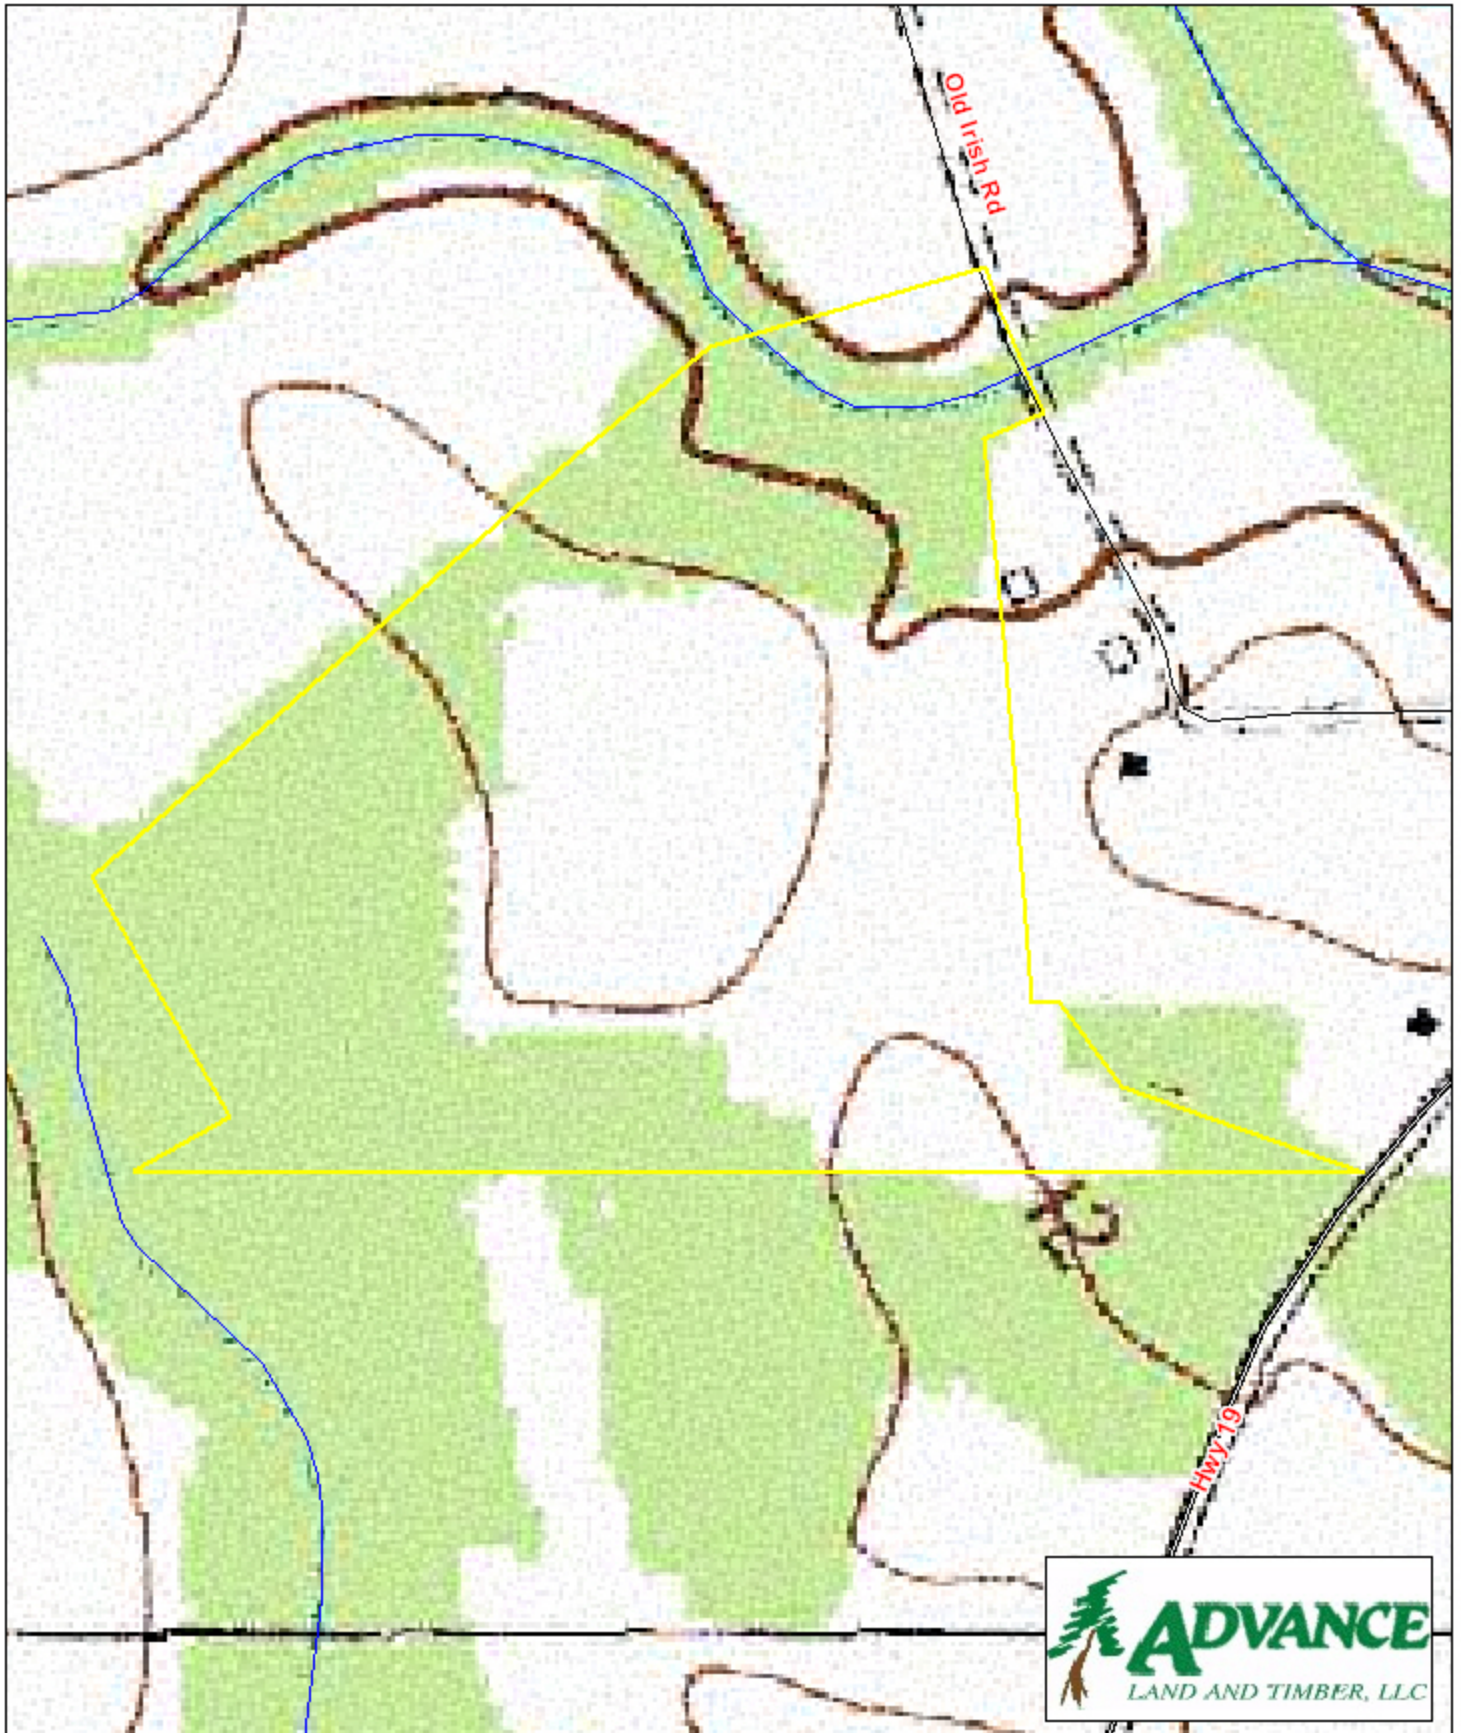

# Tract BC36 - Conway 308 Horry County, SC

1 inch = 330 feet  
42.16 +/- acres

The information provided on this map is believed to be accurate and is based on the best information available at this time, however, this information is in no way guaranteed.