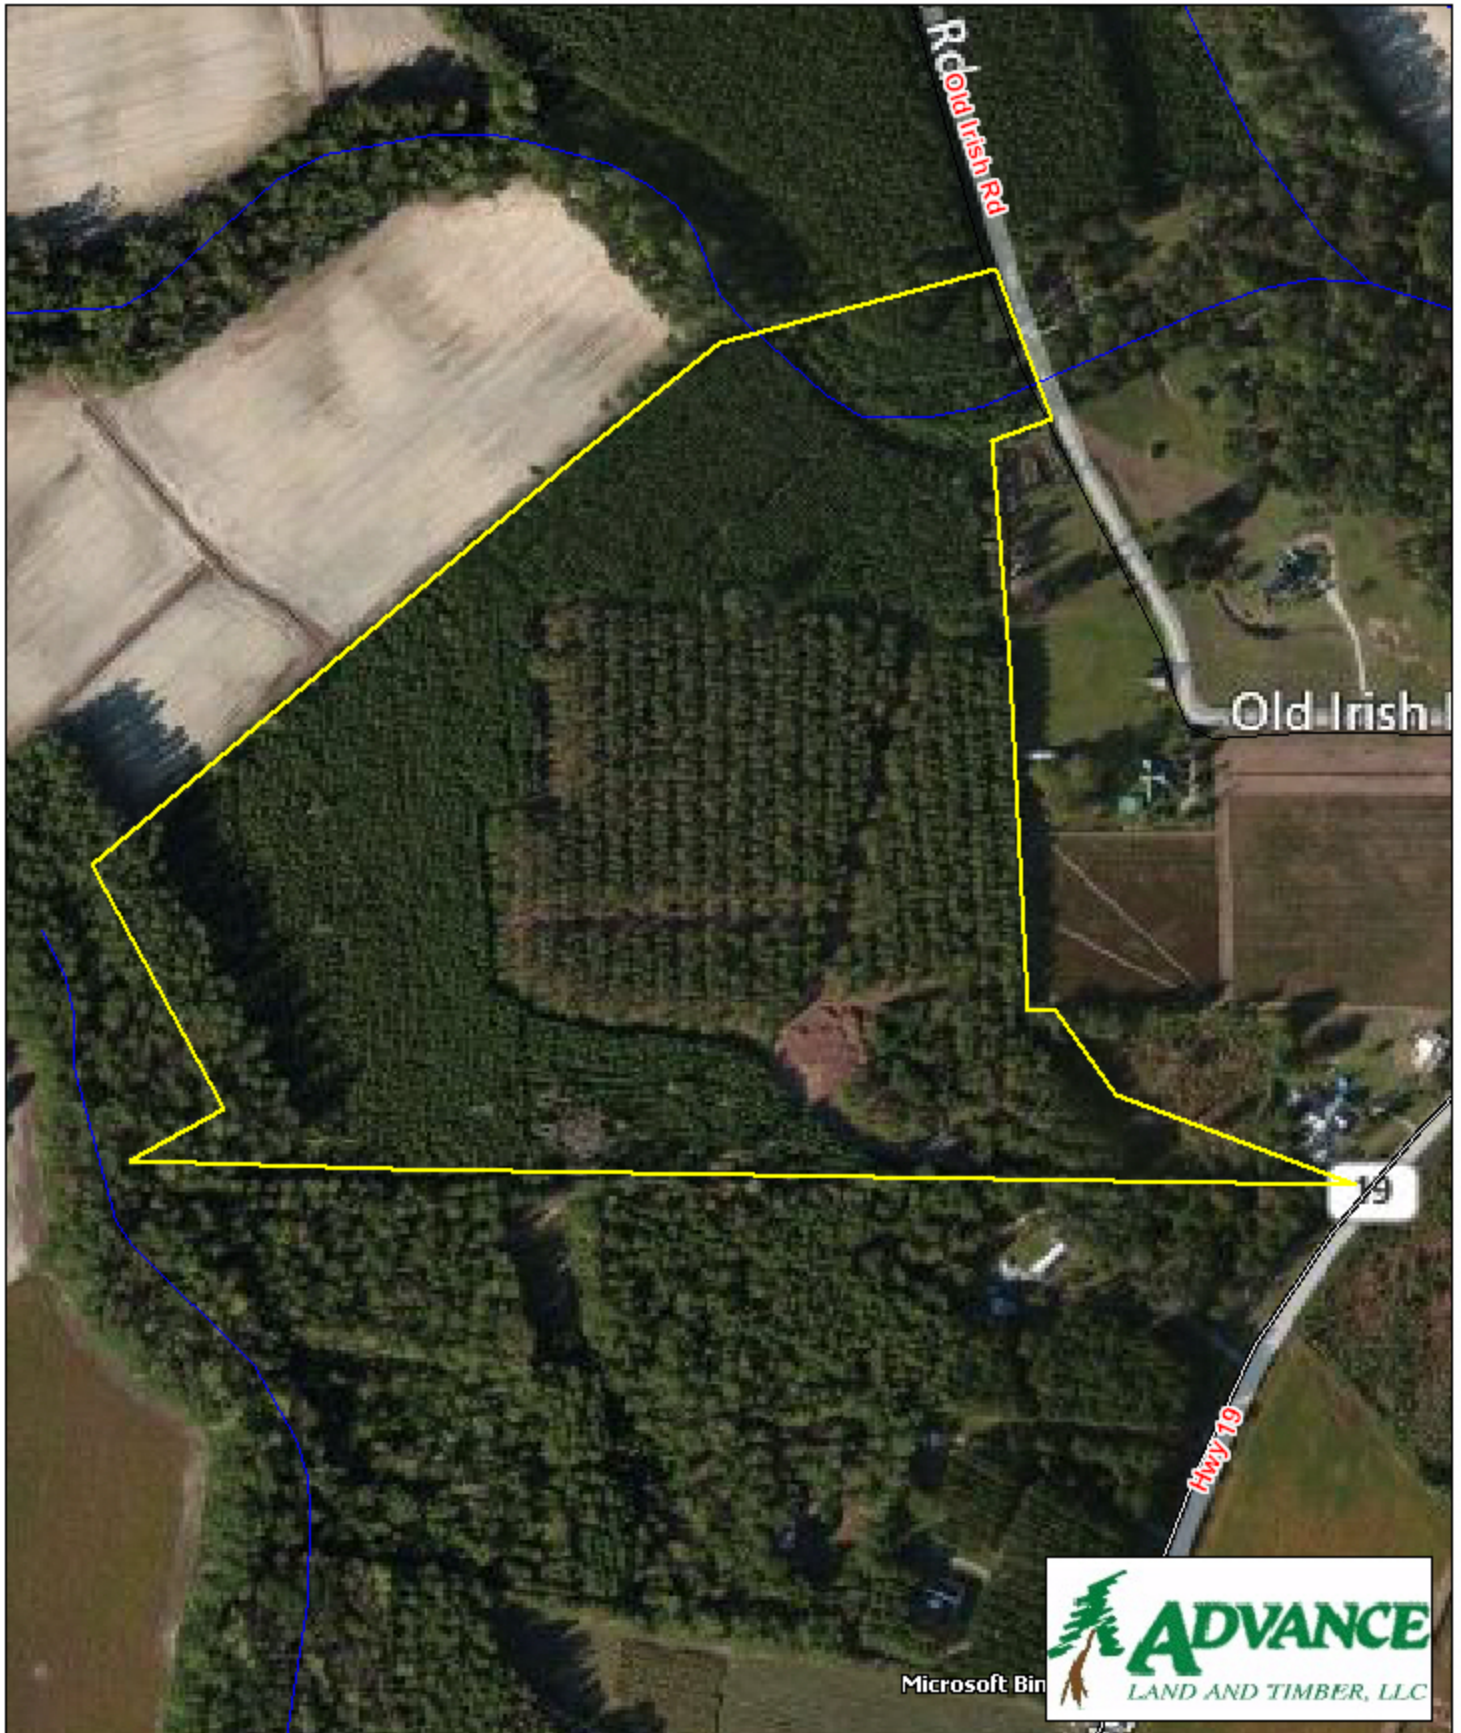

Tract BC36 - Conway 308 Horry County, SC

1 inch = 330 feet
42.16 +/- acres

The information provided on this map is believed to be accurate and is based on the best information available at this time, however, this information is in no way guaranteed.